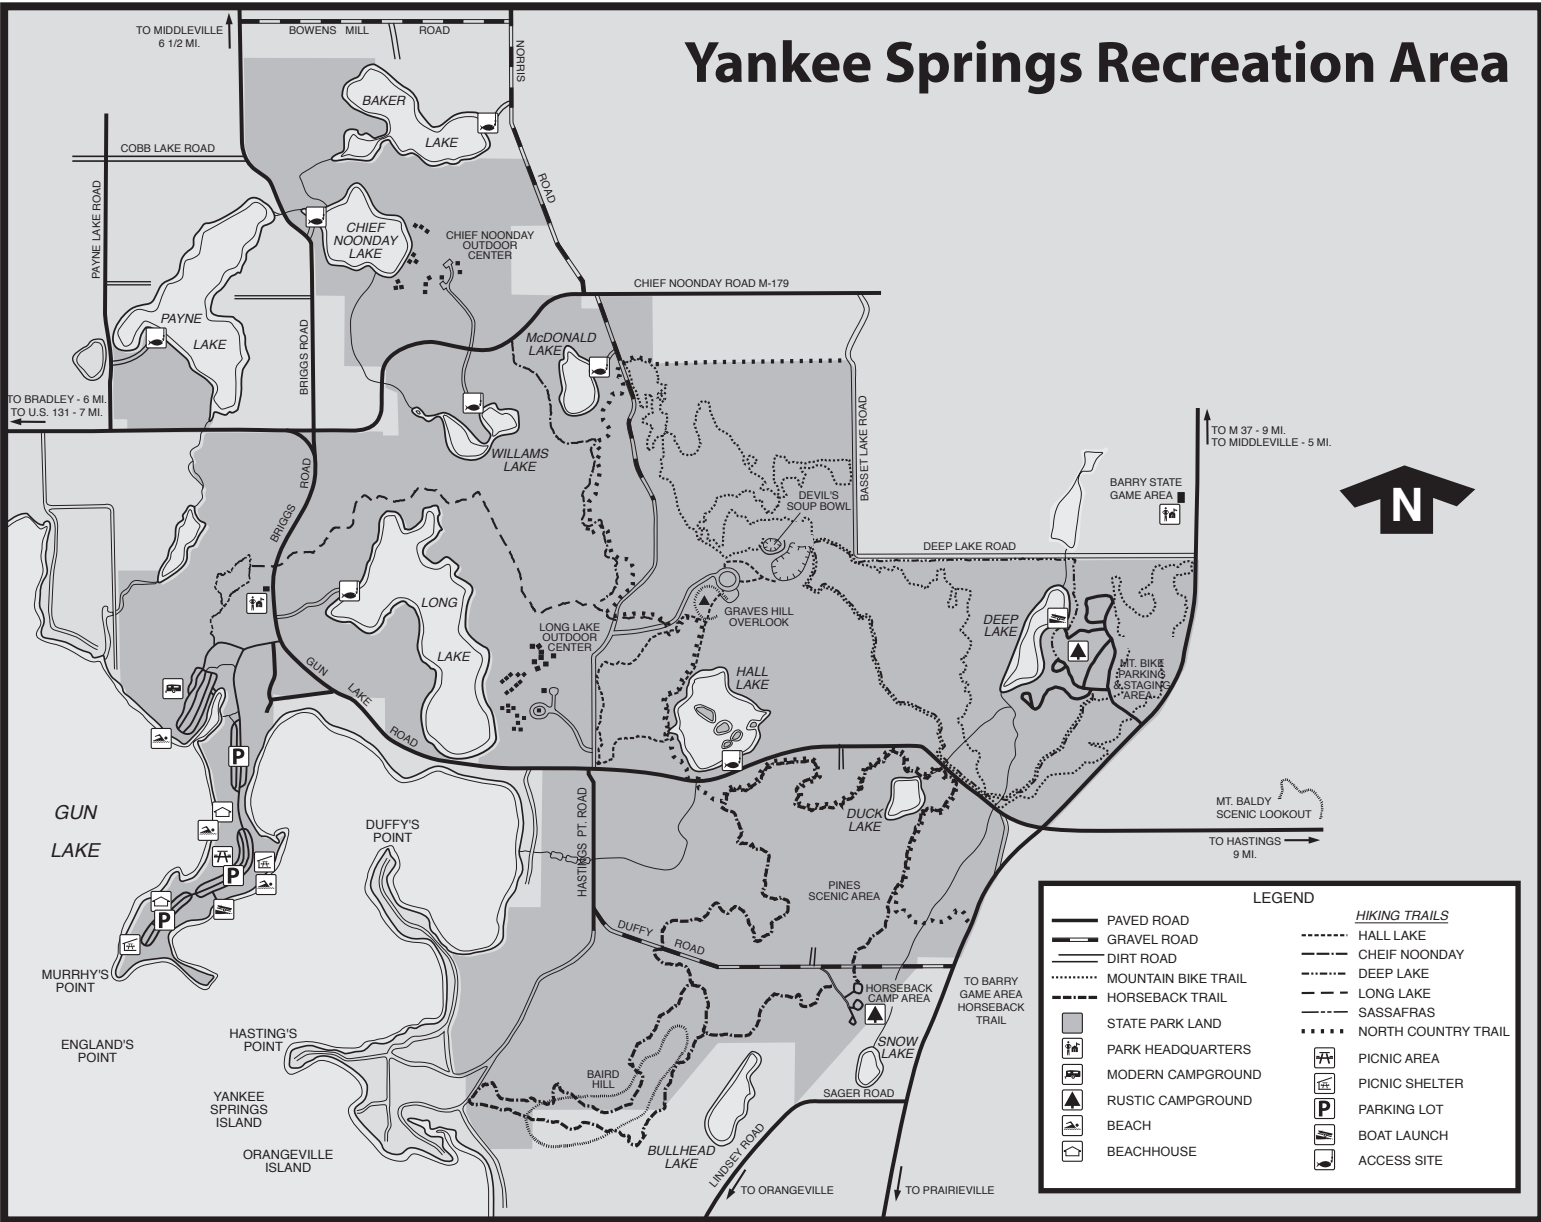

Yankee Springs Recreation Area

LEGEND	
	PAVED ROAD
	GRAVEL ROAD
	DIRT ROAD
	MOUNTAIN BIKE TRAIL
	HORSEBACK TRAIL
	STATE PARK LAND
	PARK HEADQUARTERS
	MODERN CAMPGROUND
	RUSTIC CAMPGROUND
	BEACH
	BEACHHOUSE
	<u>HIKING TRAILS</u>
	HALL LAKE
	CHIEF NOONDAY
	DEEP LAKE
	LONG LAKE
	SASSAFRAS
	NORTH COUNTRY TRAIL
	PICNIC AREA
	PICNIC SHELTER
	PARKING LOT
	BOAT LAUNCH
	ACCESS SITE