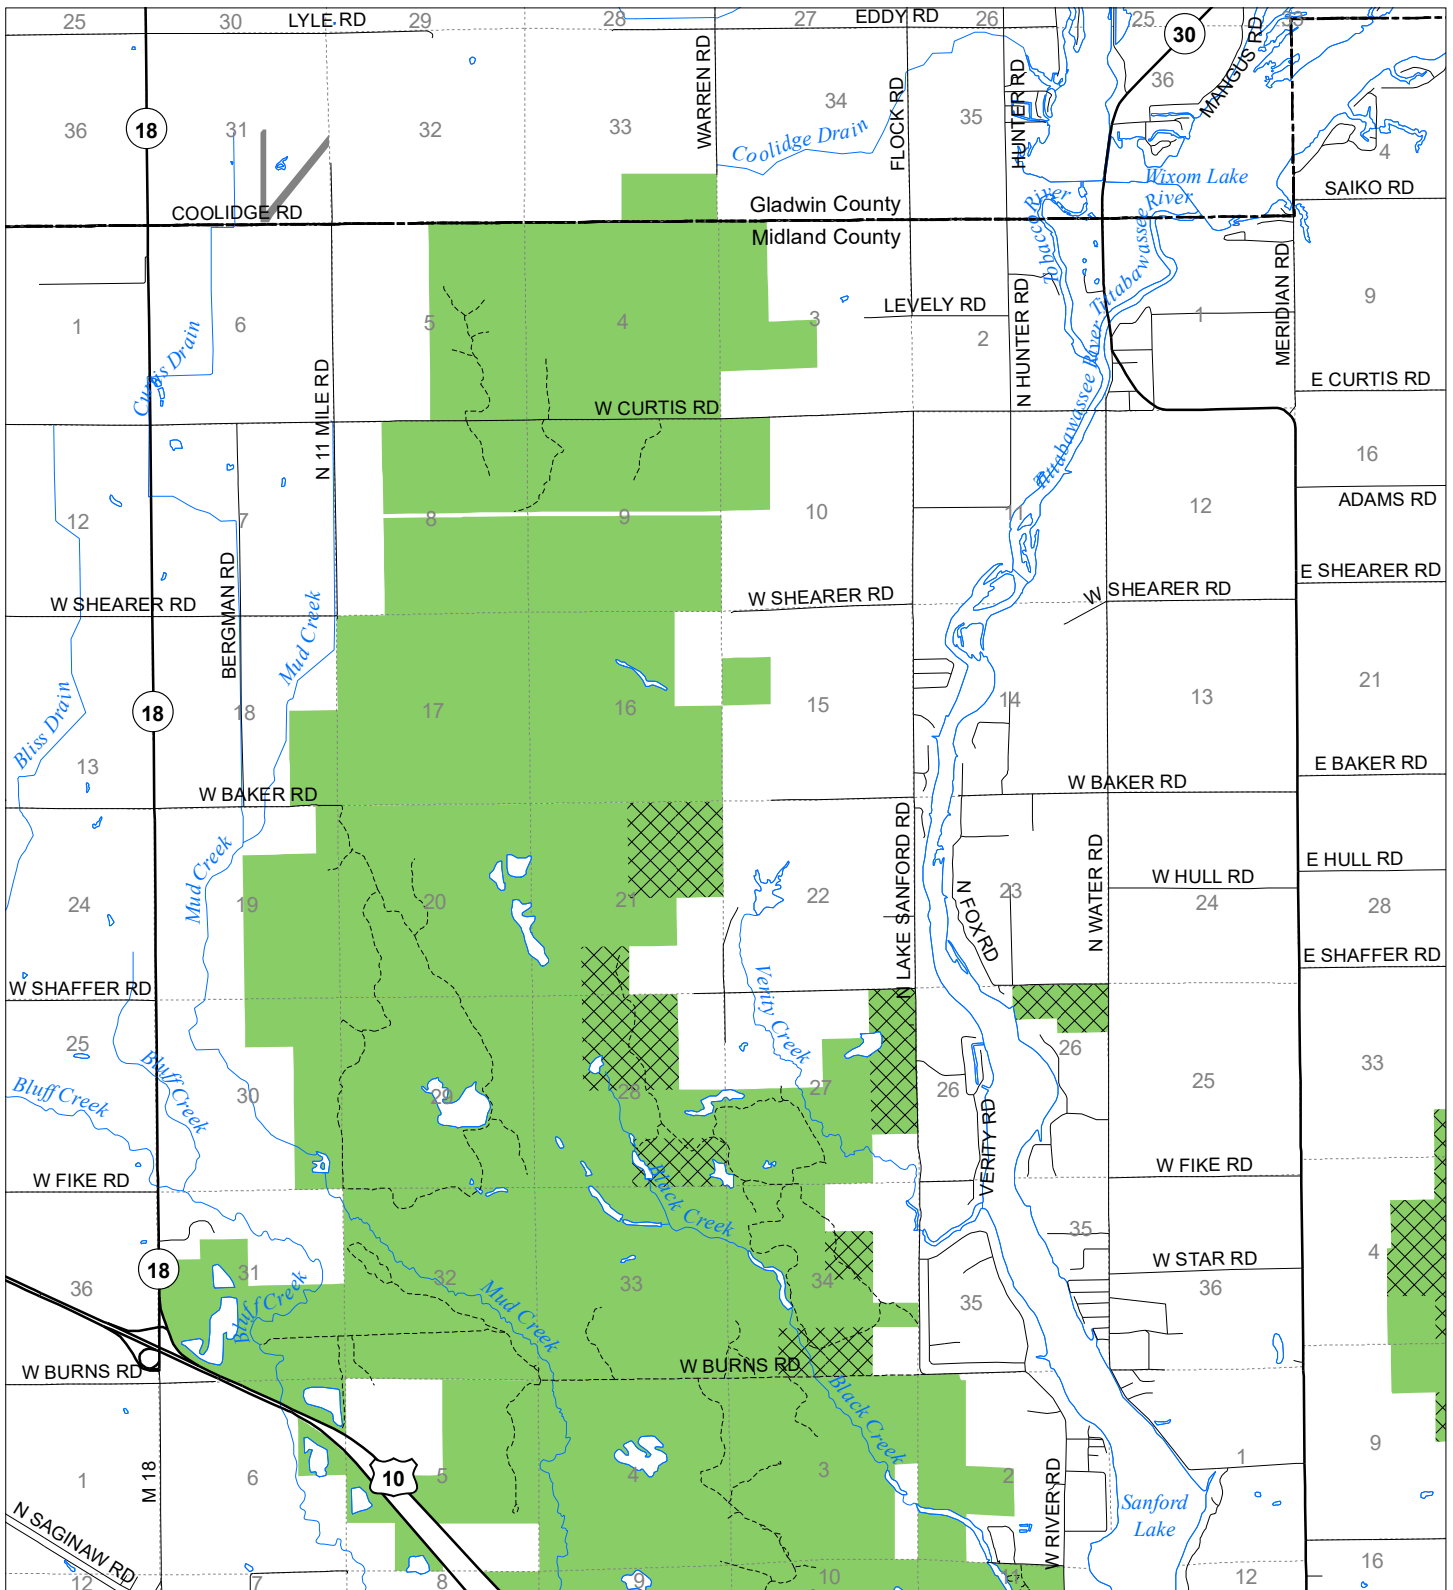

Fuelwood Collection  
Midland County  
**T16N,R01W**

- State land open to fuelwood collection
- State land closed to fuelwood collection

Effective: March 1, 2021

0 0.5 1 Miles

02/02/2021