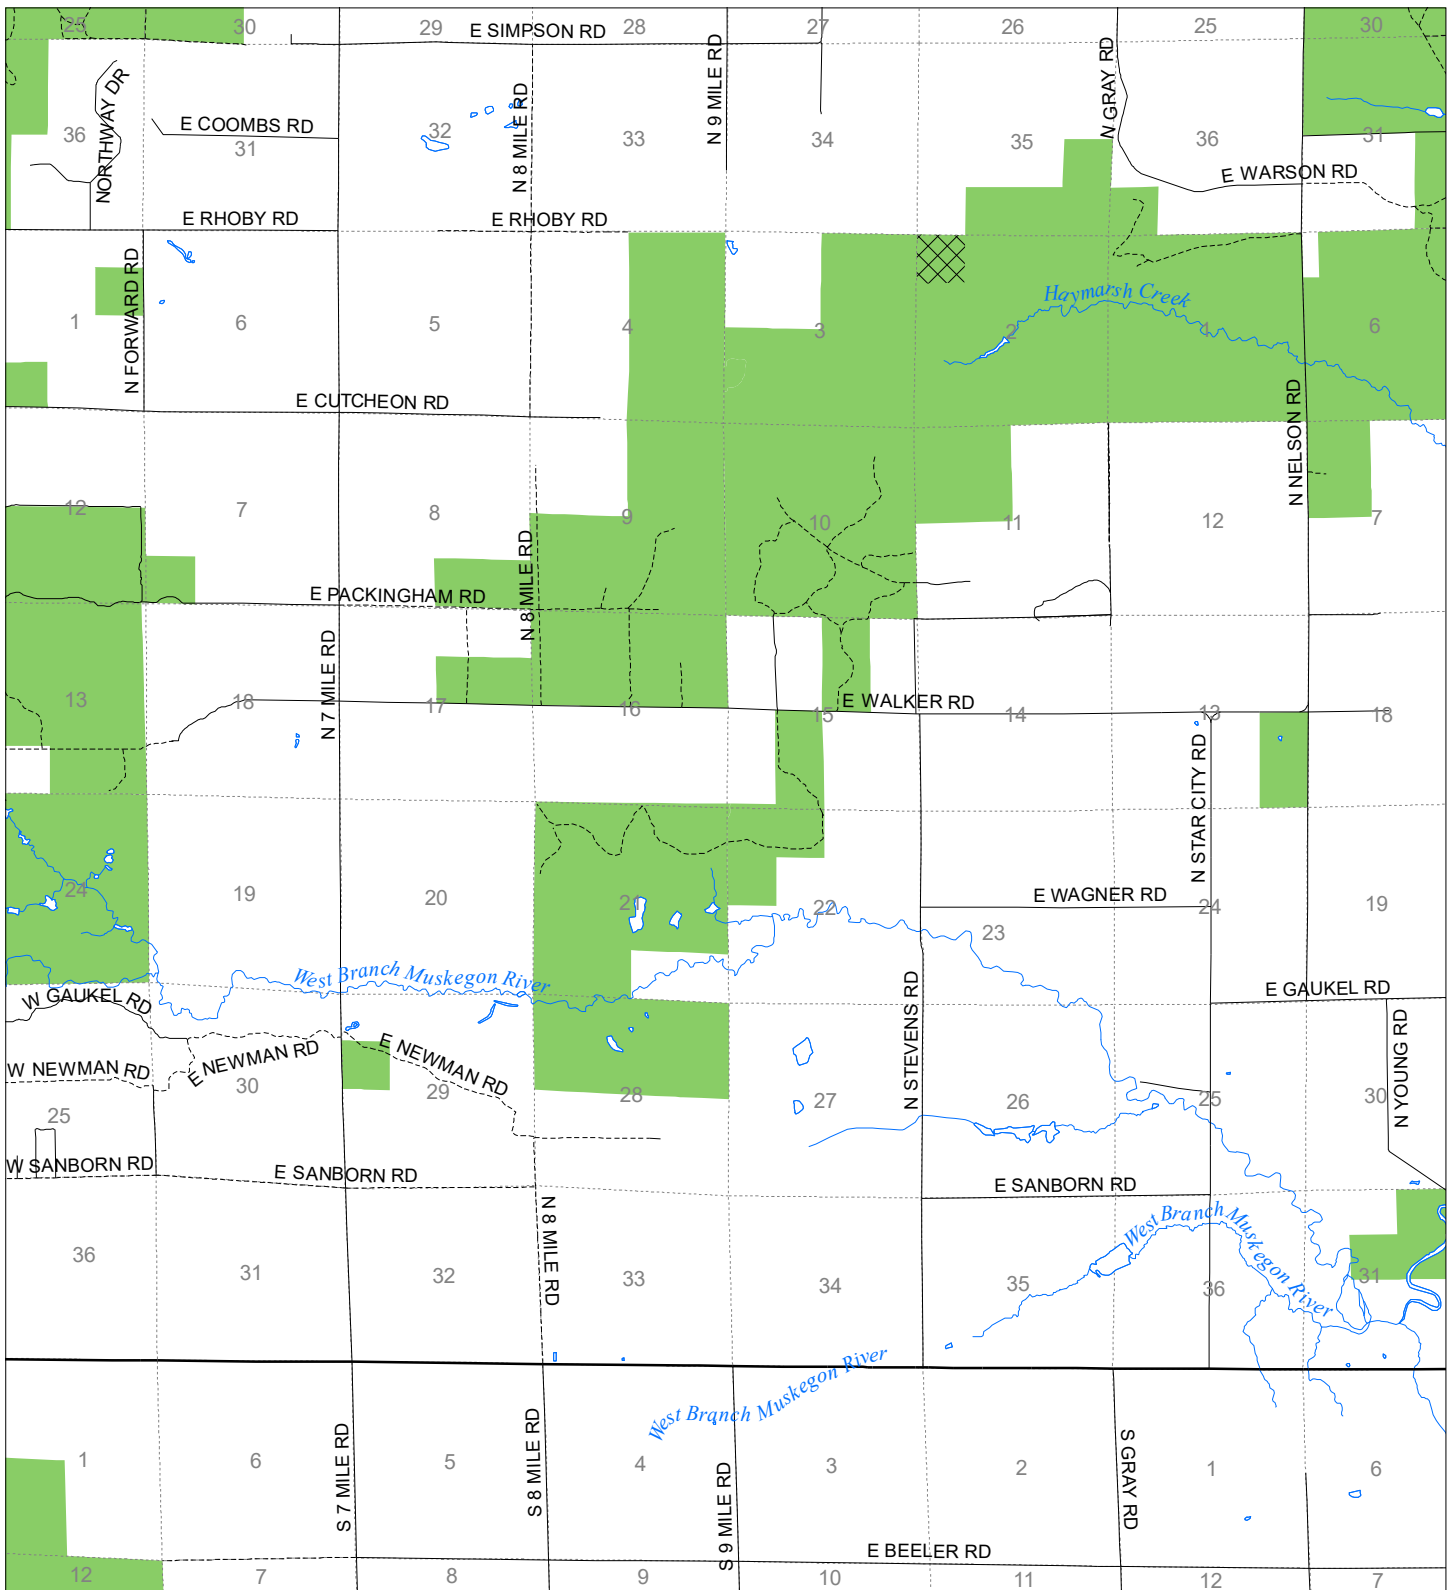

Fuelwood Collection Missaukee County T23N,R06W

- State land open to fuelwood collection
- State land closed to fuelwood collection

Effective: March 1, 2021

N

Miles
0 0.5 1

02/02/2021