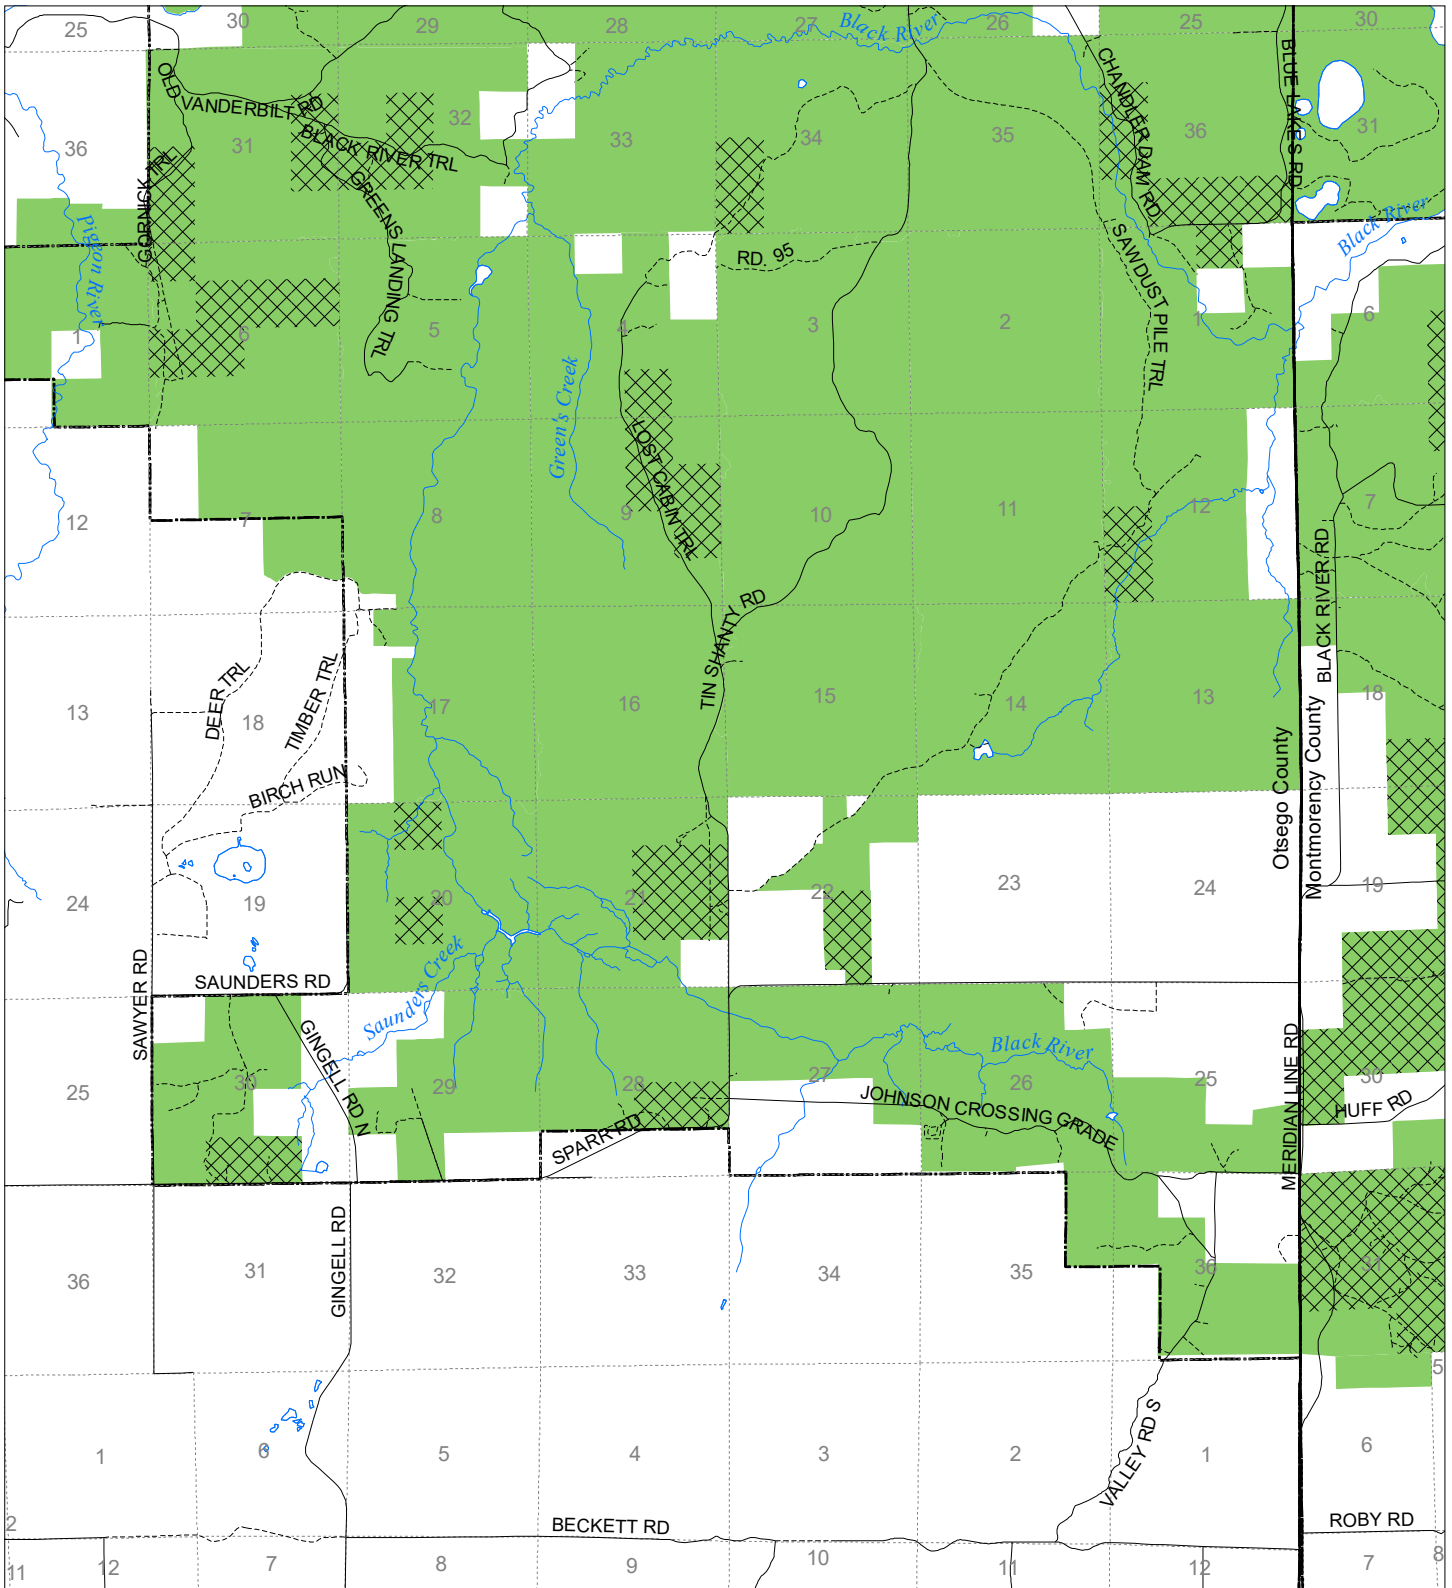

# Fuelwood Collection Otsego County T31N,R01W

- State land open to fuelwood collection
- State land closed to fuelwood collection

Effective: March 1, 2021

N

0 Miles 0.5 1

02/02/2021