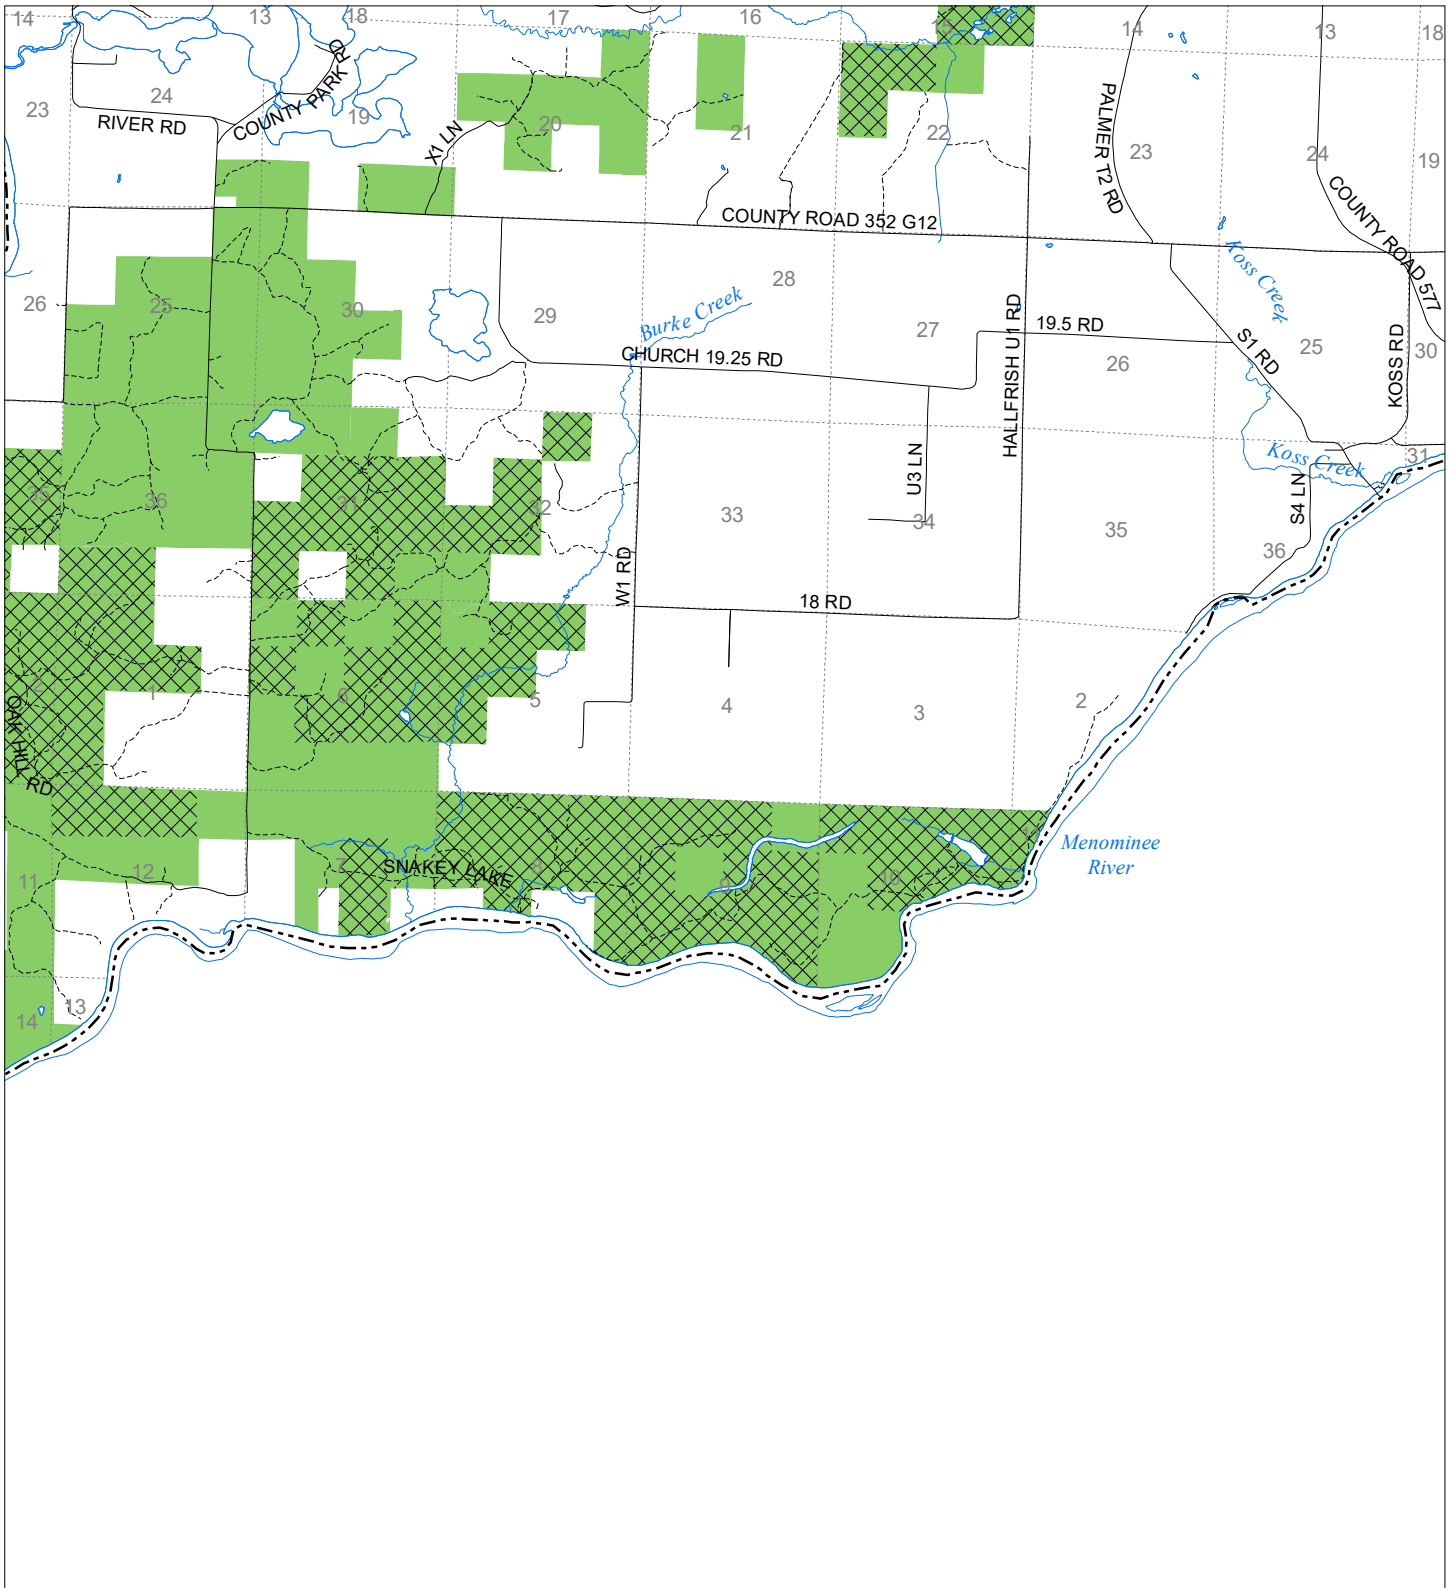

Fuelwood Collection
Menominee County
T34N,R28W

■ State land open to fuelwood collection
■ State land closed to fuelwood collection
Effective: March 1, 2021

0 Miles 1
0.5
N
02/02/2021
