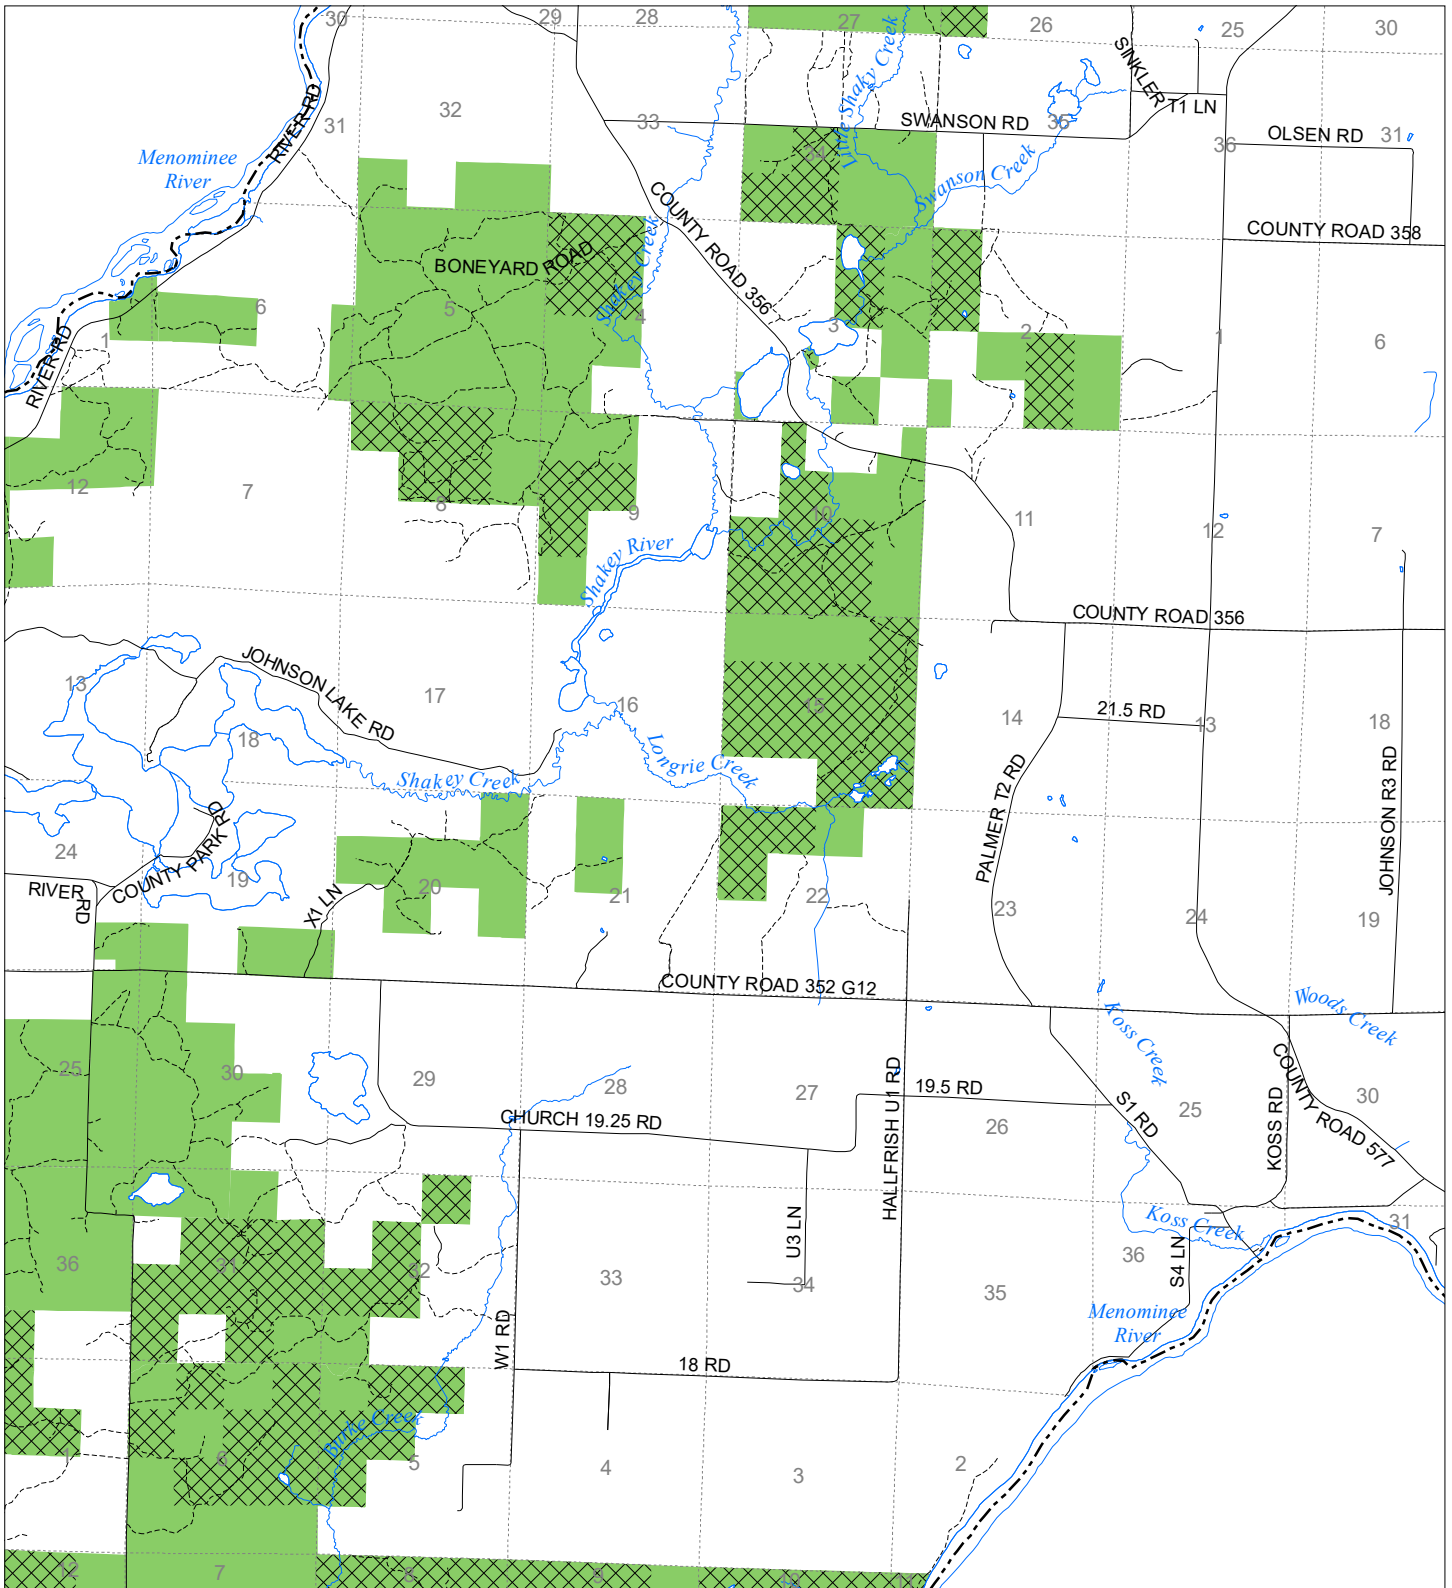

# Fuelwood Collection Menominee County T35N,R28W

- State land open to fuelwood collection
- State land closed to fuelwood collection

Effective: March 1, 2021