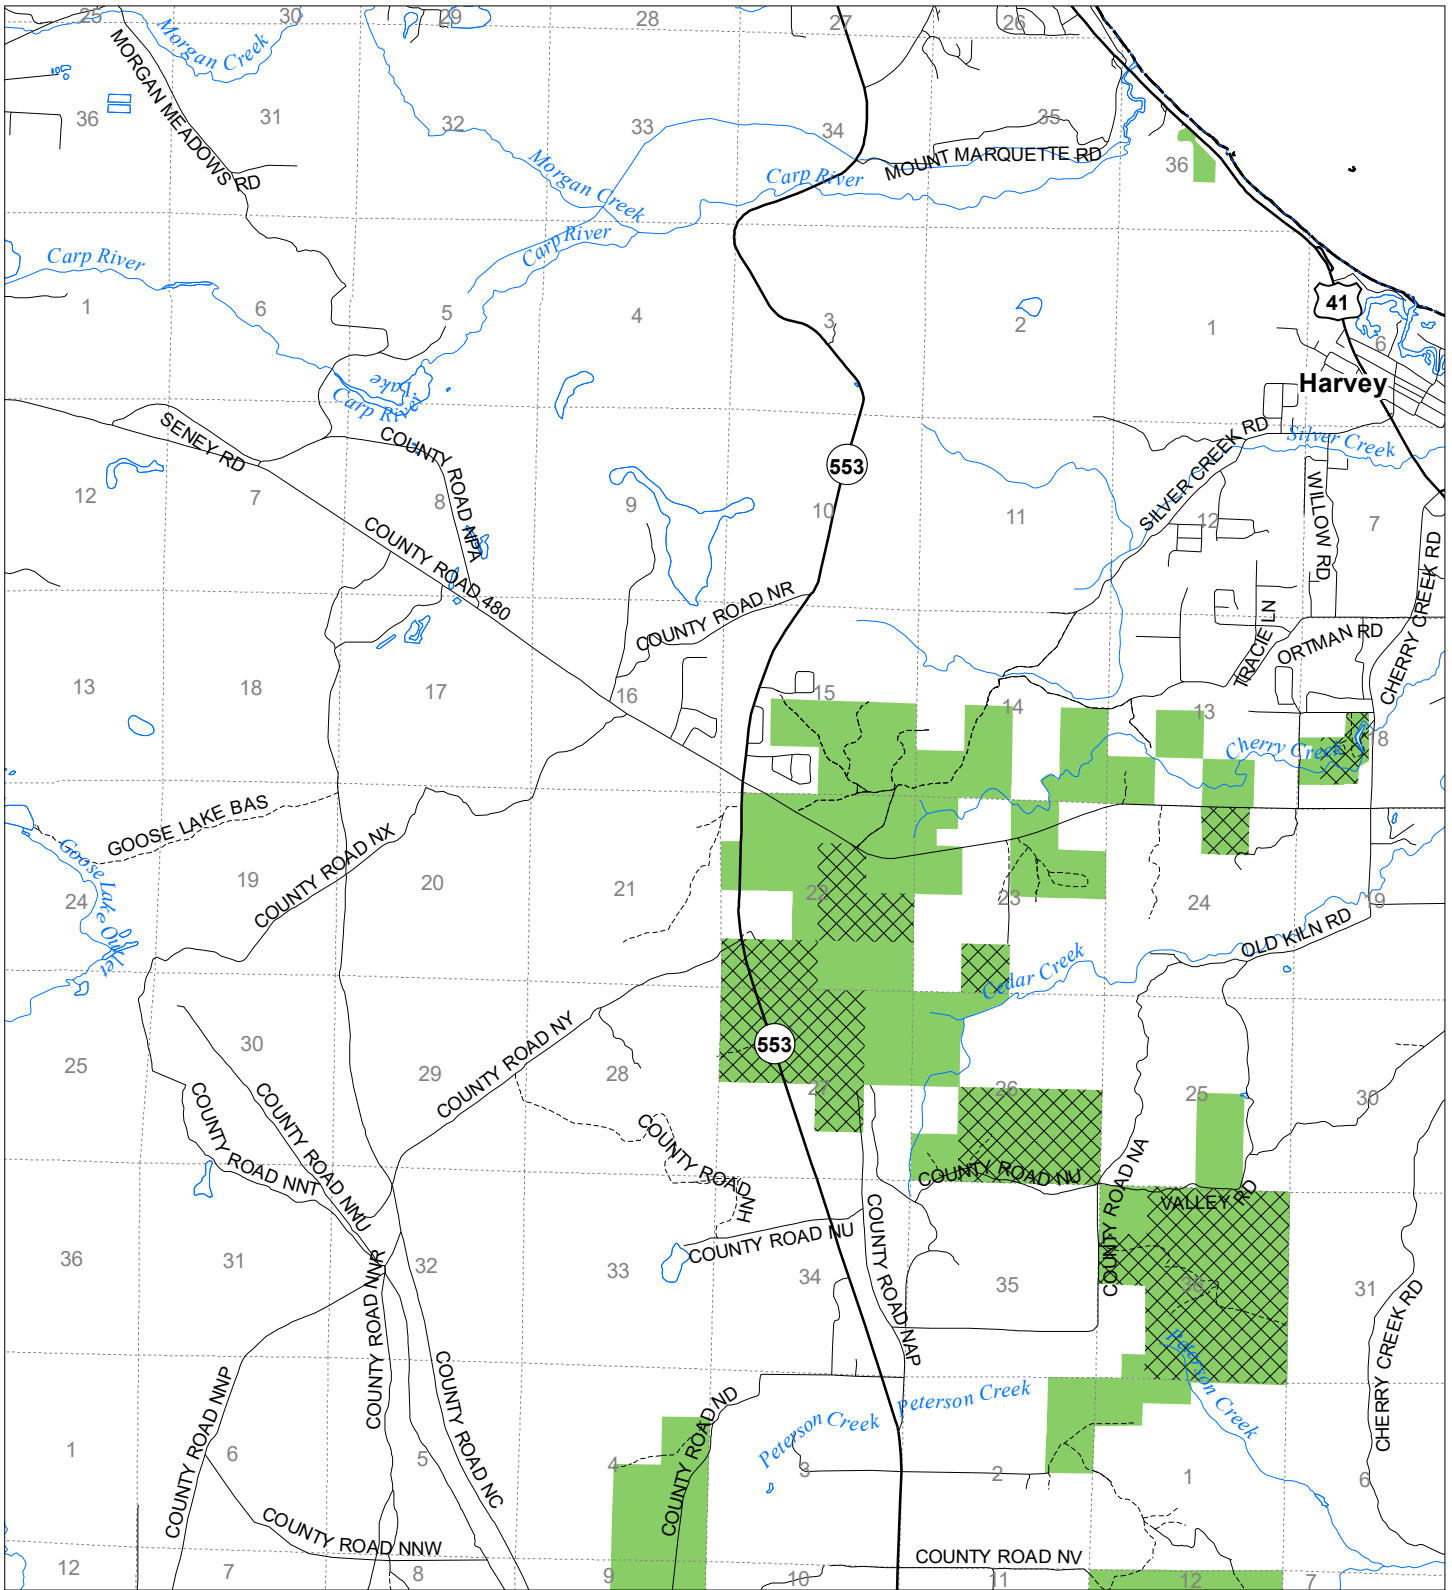

Fuelwood Collection  
 Marquette County  
 T47N,R25W

- State land open to fuelwood collection
- State land closed to fuelwood collection

Effective: March 1, 2021