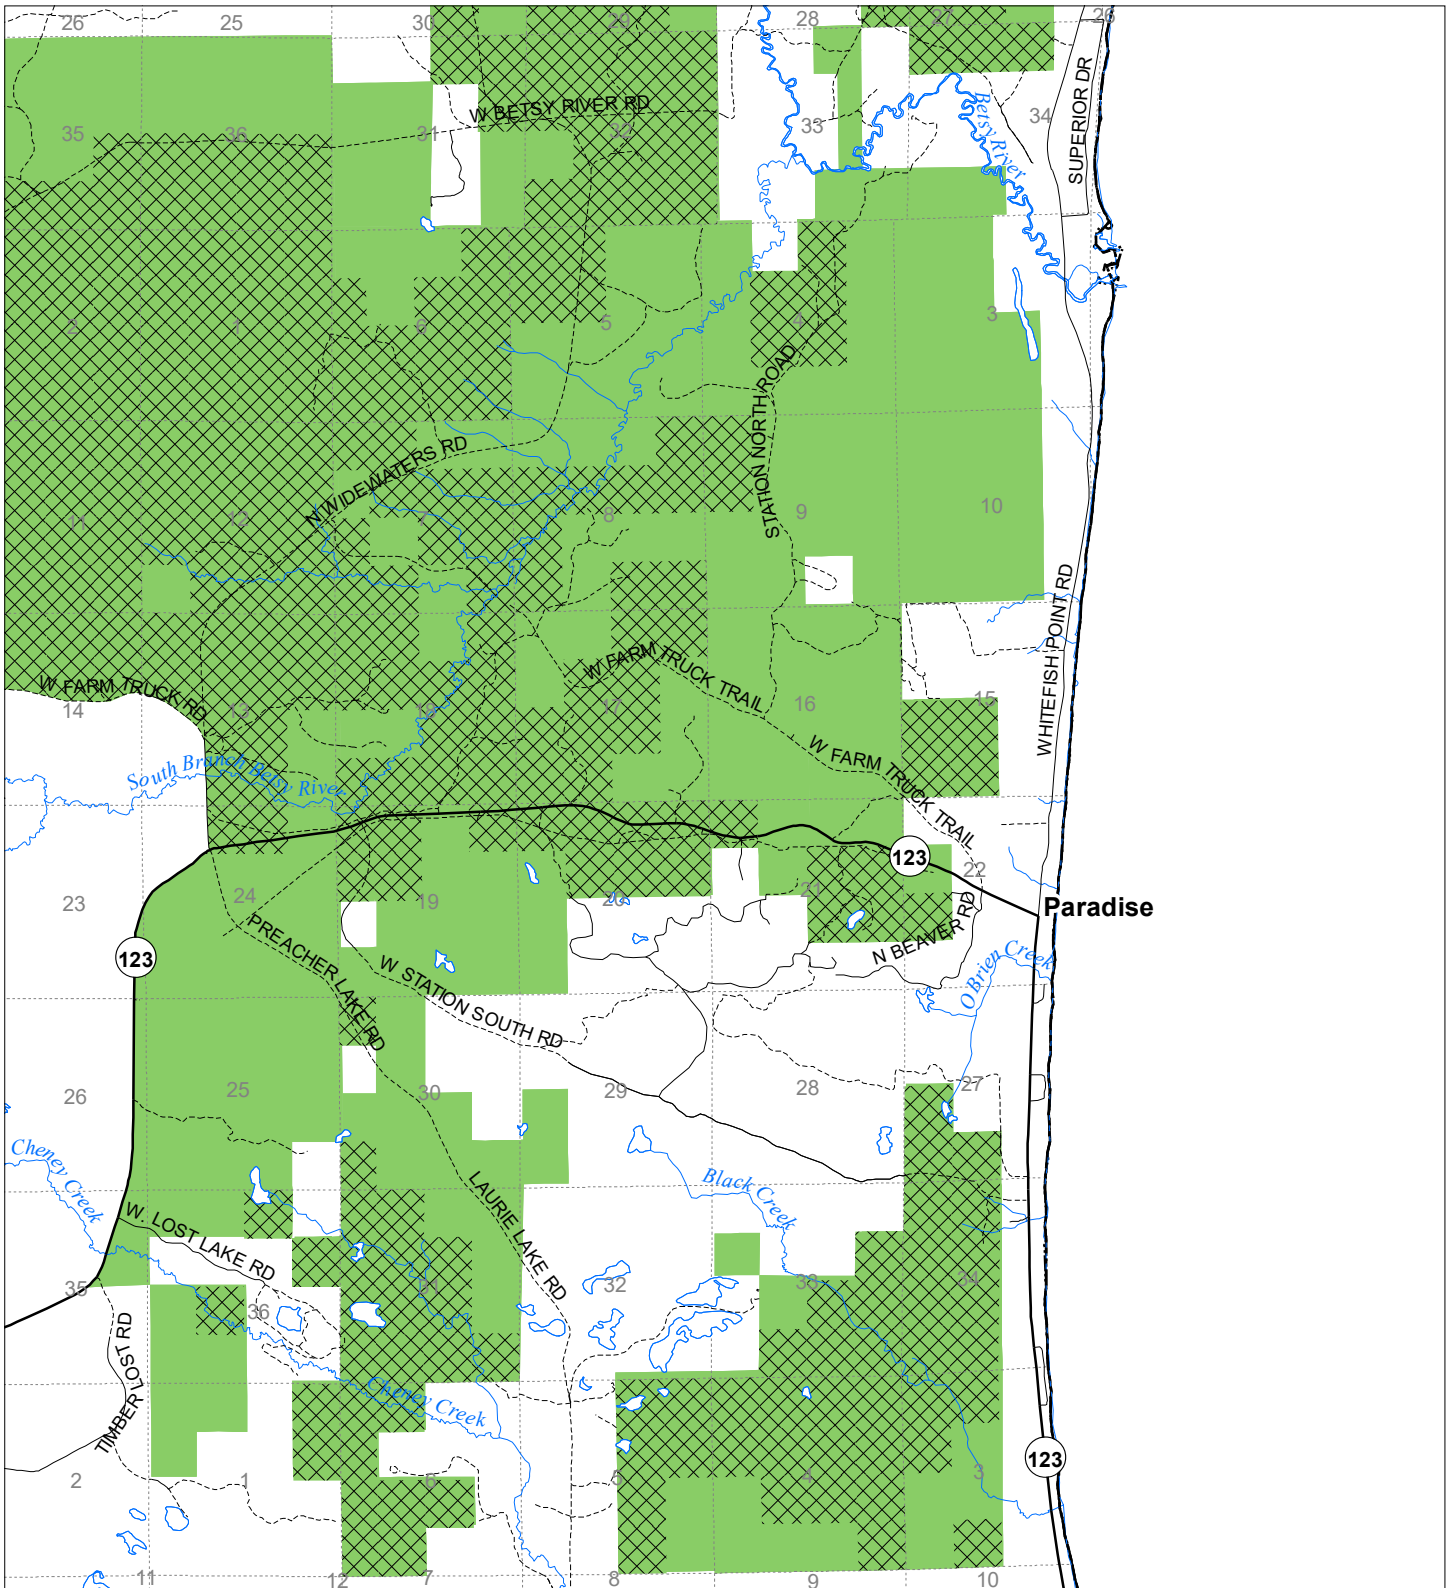

Fuelwood Collection
Chippewa County
T49N,R06W

- State land open to fuelwood collection
- State land closed to fuelwood collection

Effective: March 1, 2021