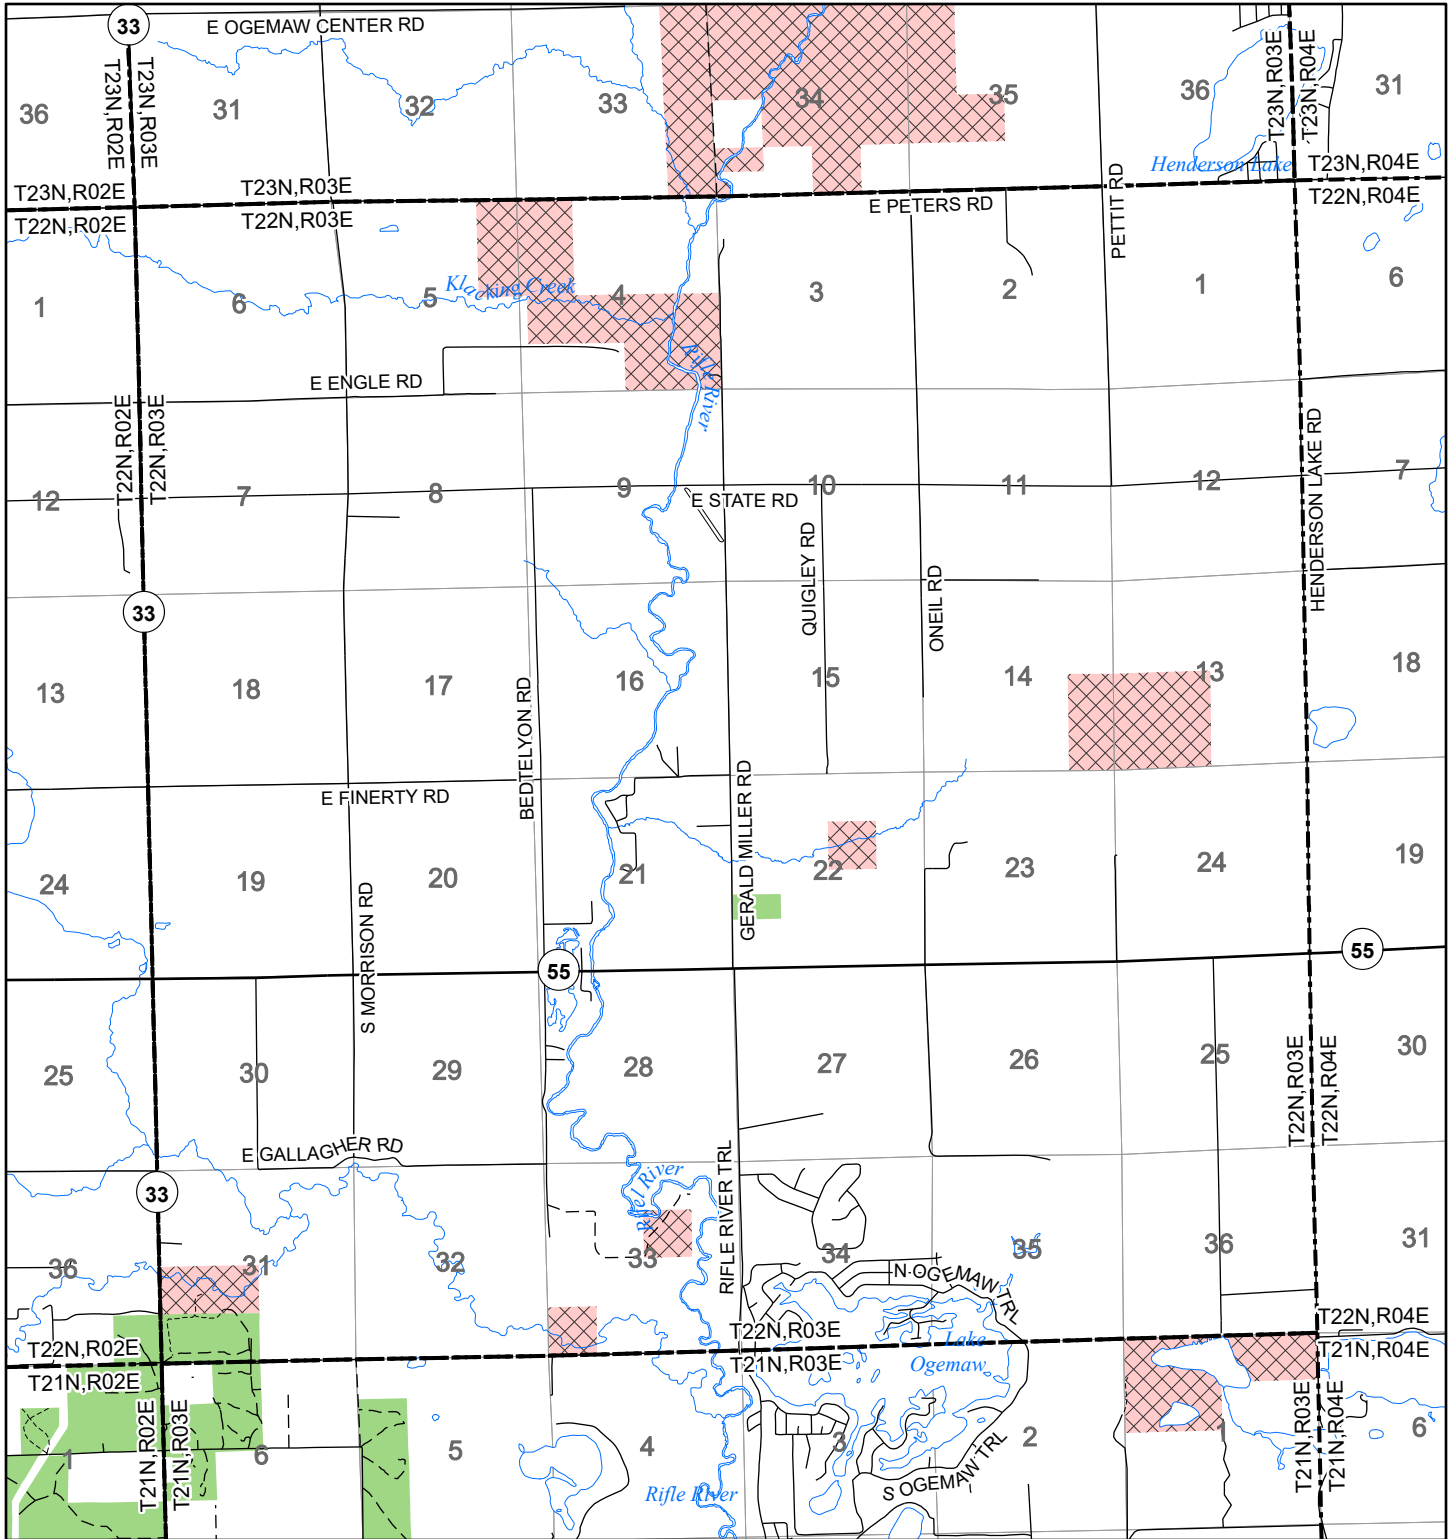

# 2022 Fuelwood Collection Map

## T22N,R03E

### OGEMAW CO.

- Open to Fuelwood Collection
- Open (Recently Closed Timber Sale)
- State land closed to fuelwood collection
- Snowmobile trail

Effective: April 1, 2022