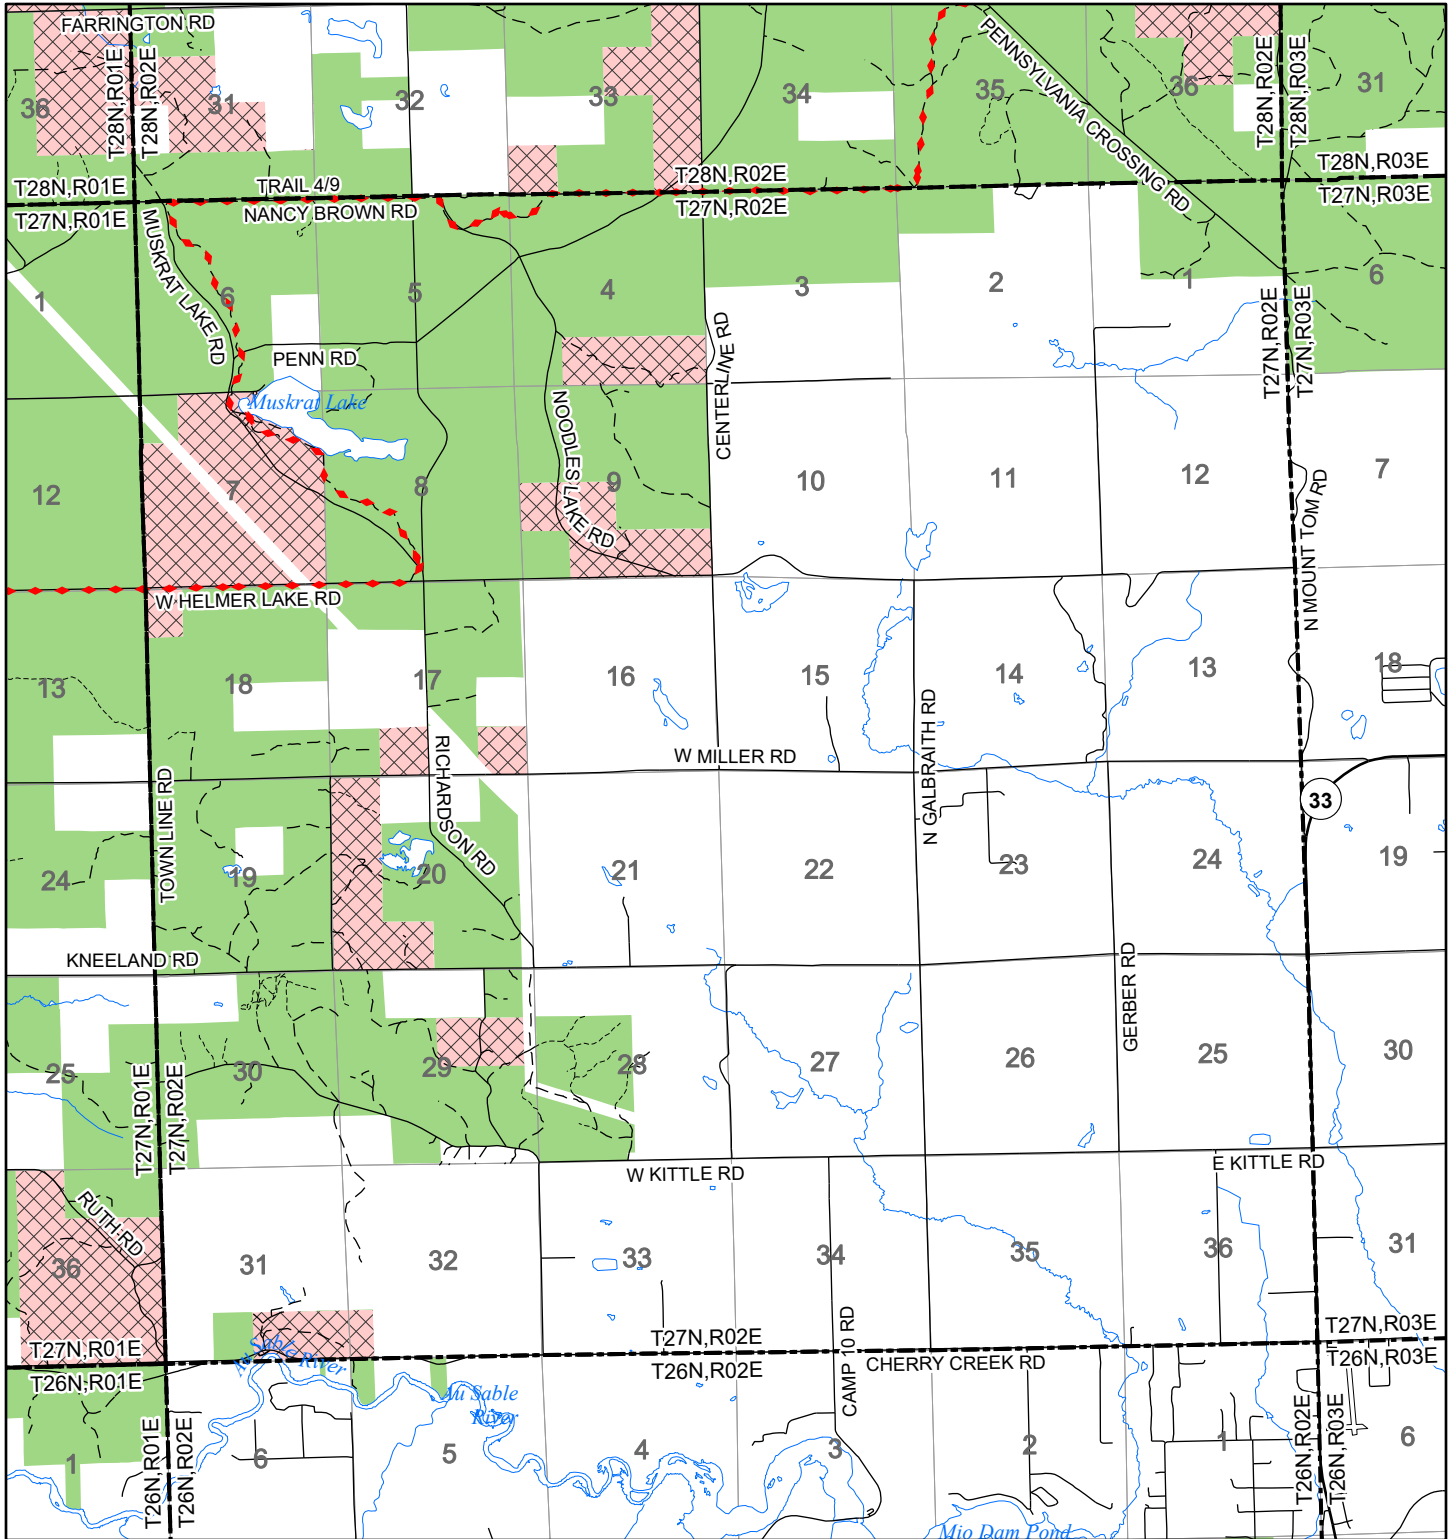

2022 Fuelwood Collection Map

T27N,R02E

OSCODA CO.

- Open to Fuelwood Collection
- Open (Recently Closed Timber Sale)
- State land closed to fuelwood collection
- Snowmobile trail

Effective: April 1, 2022