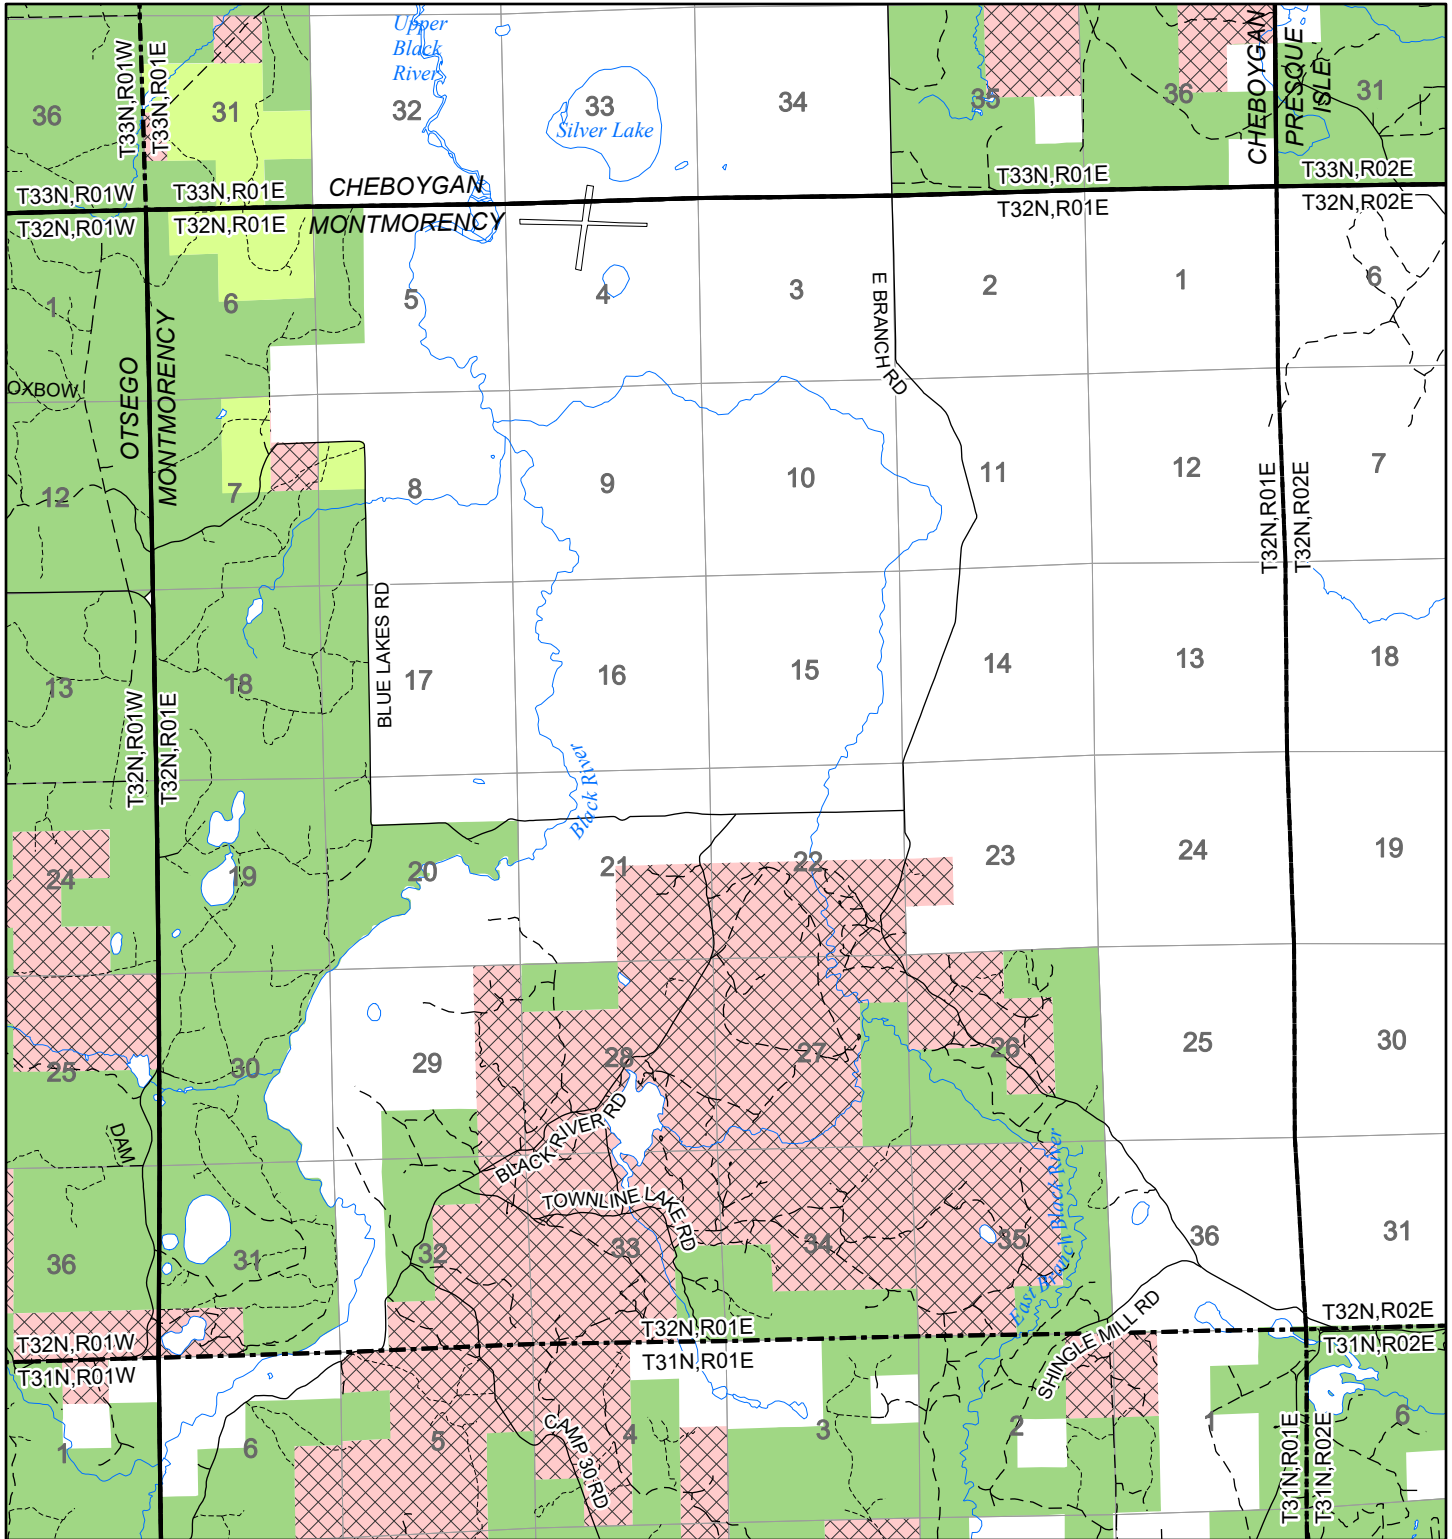

2022 Fuelwood Collection Map

T32N,R01E

MONTMORENCY CO.

- Open to Fuelwood Collection
- Open (Recently Closed Timber Sale)
- State land closed to fuelwood collection
- Snowmobile trail

Effective: April 1, 2022