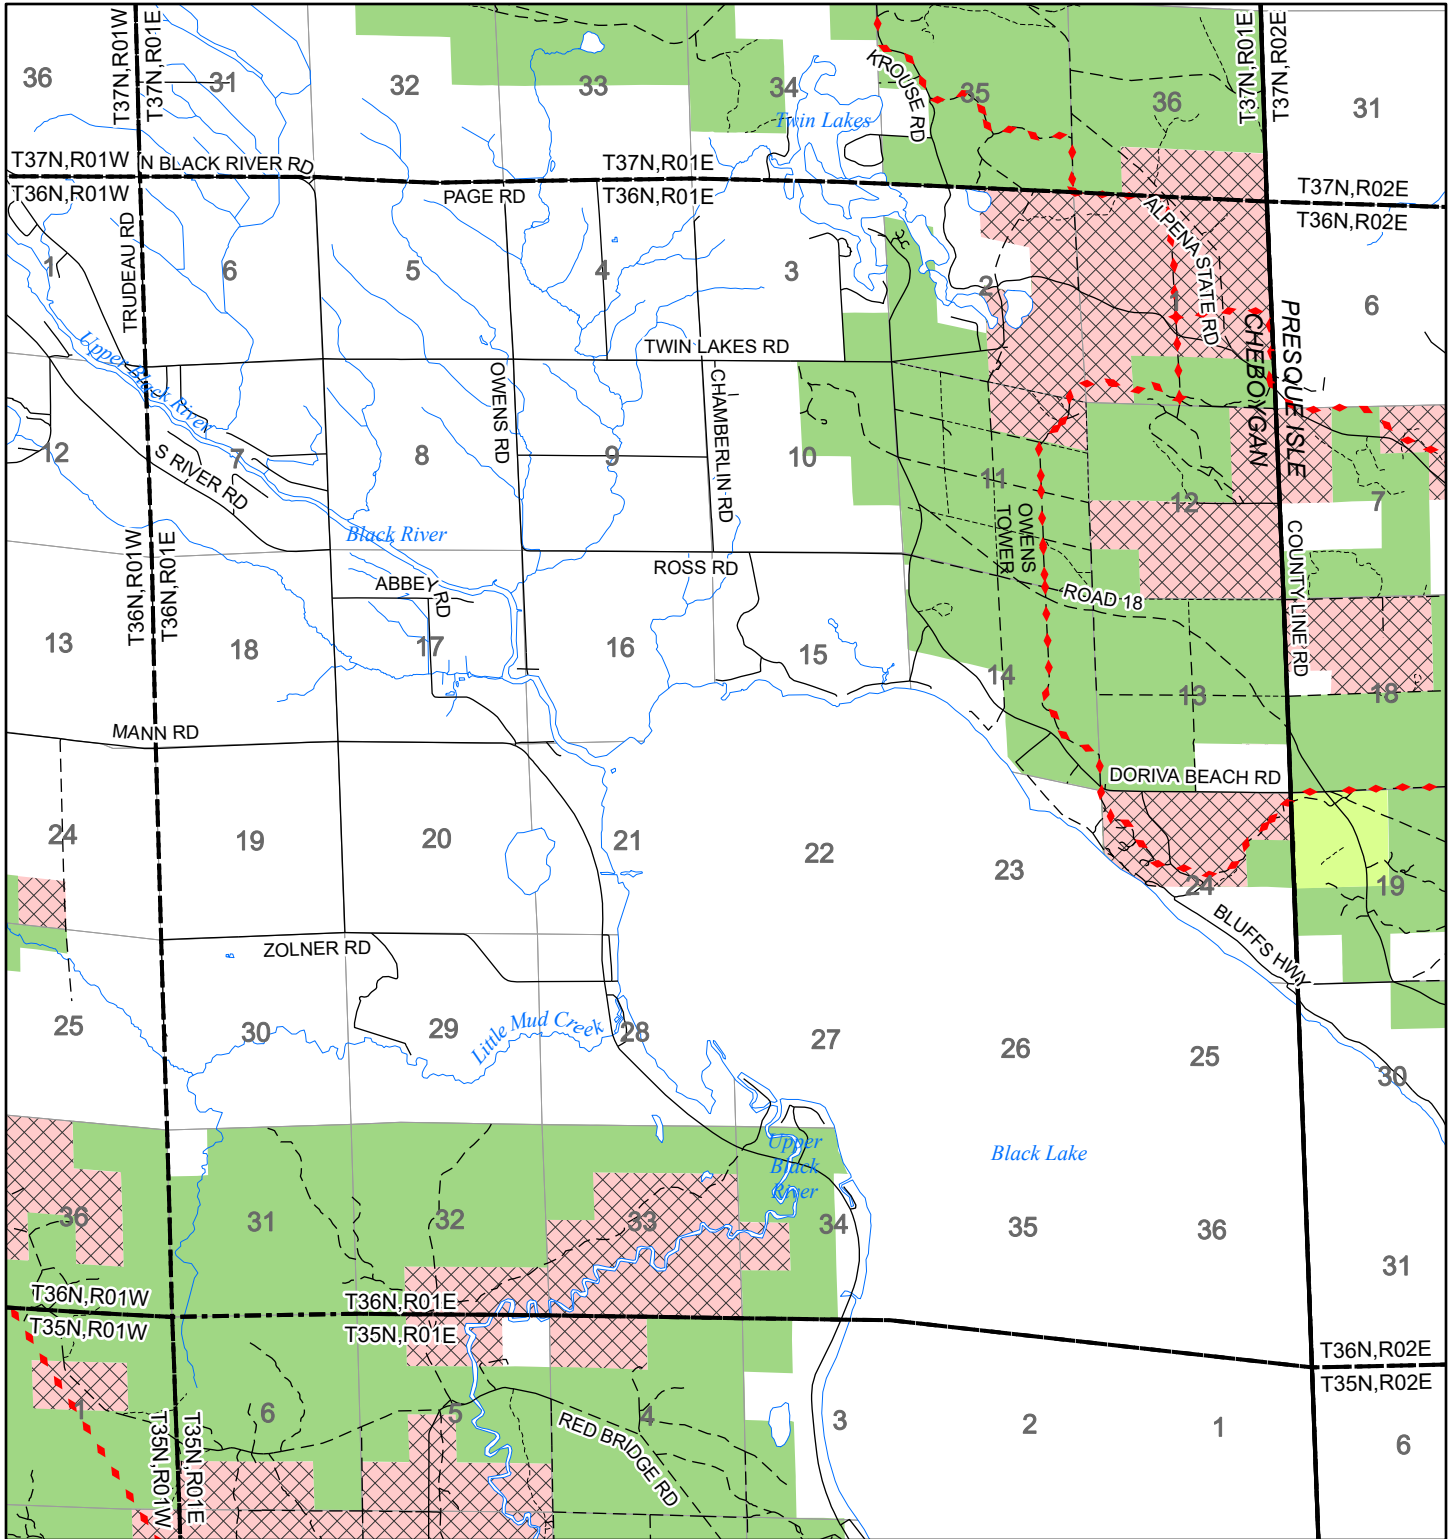

2022 Fuelwood Collection Map

T36N,R01E

CHEBOYGAN CO.

- Open to Fuelwood Collection
- Open (Recently Closed Timber Sale)
- State land closed to fuelwood collection
- Snowmobile trail

Effective: April 1, 2022