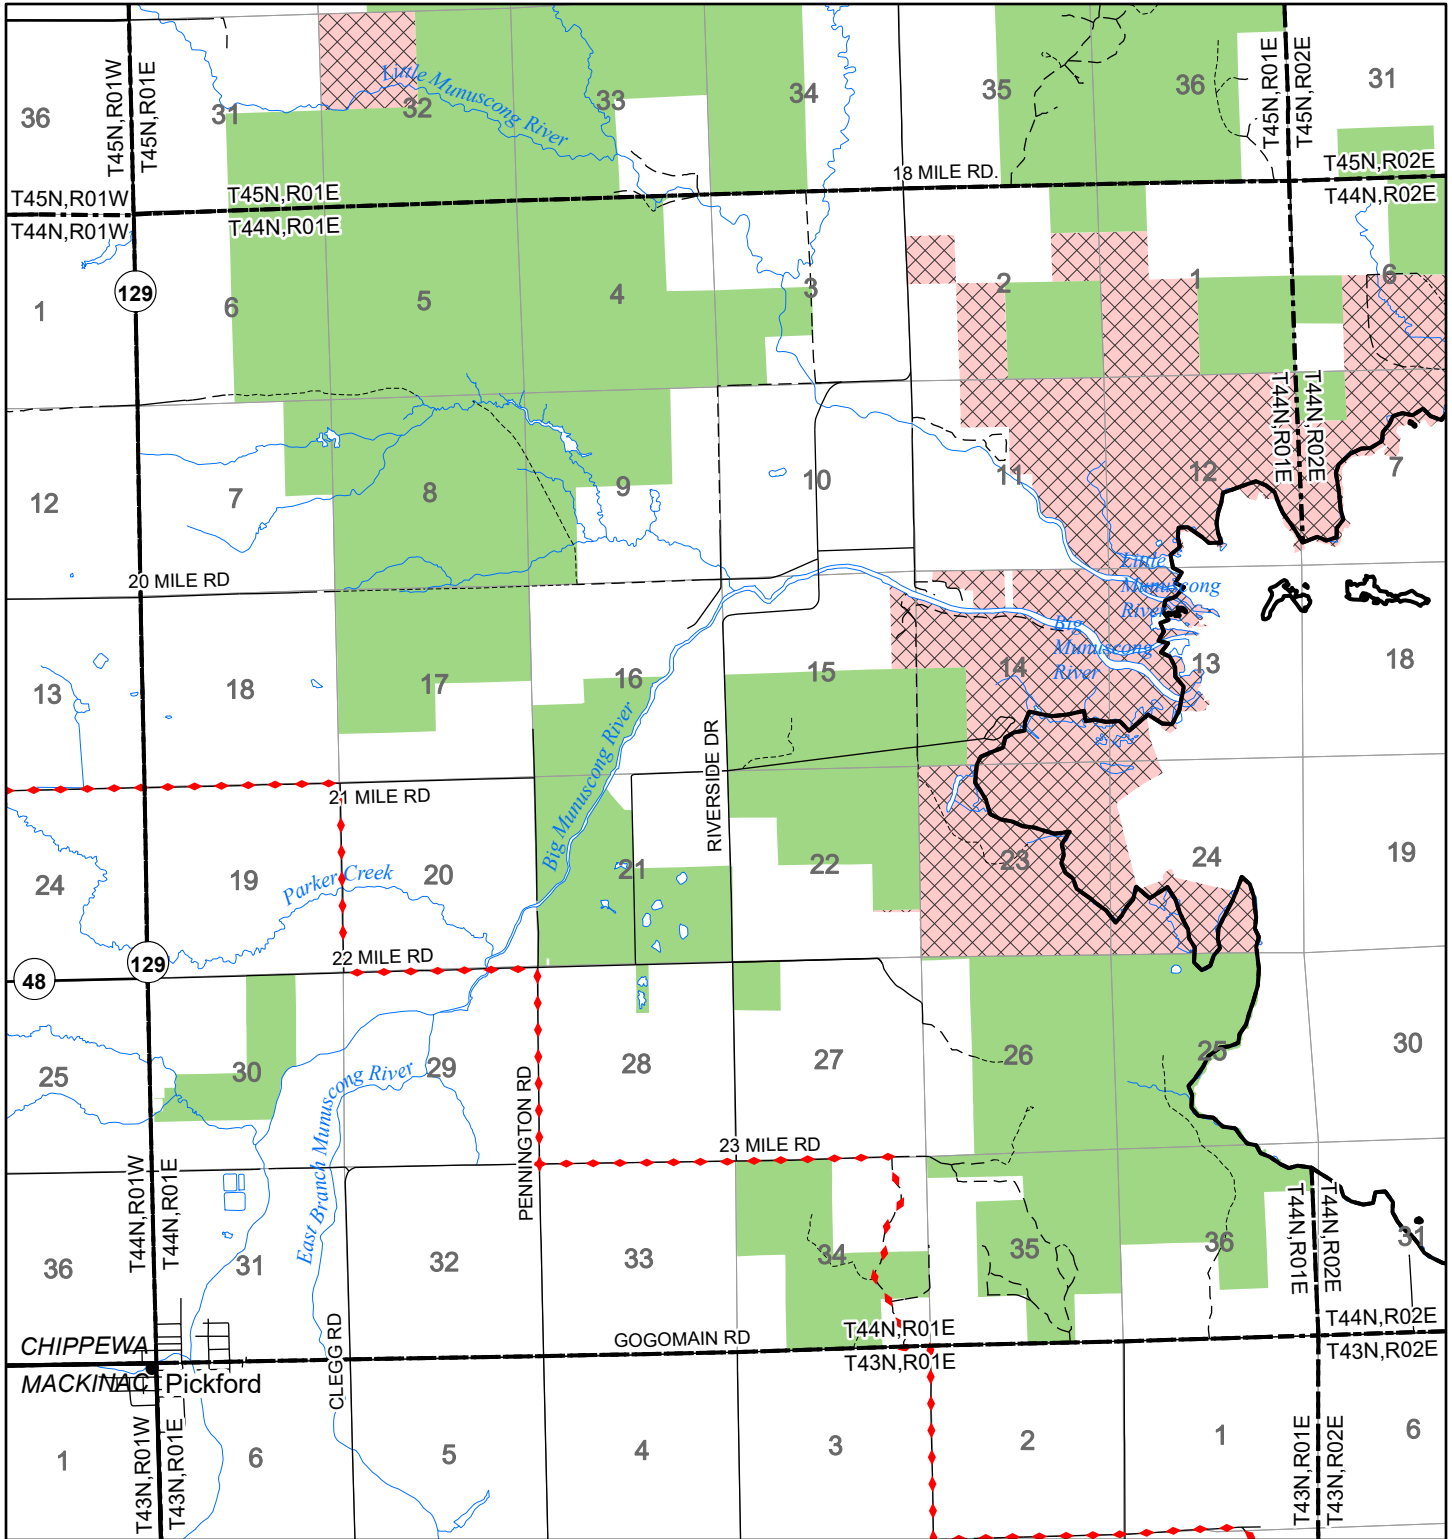

2022 Fuelwood Collection Map

T44N,R01E

CHIPPEWA CO.

- Open to Fuelwood Collection
- Open (Recently Closed Timber Sale)
- State land closed to fuelwood collection
- Snowmobile trail

Effective: April 1, 2022