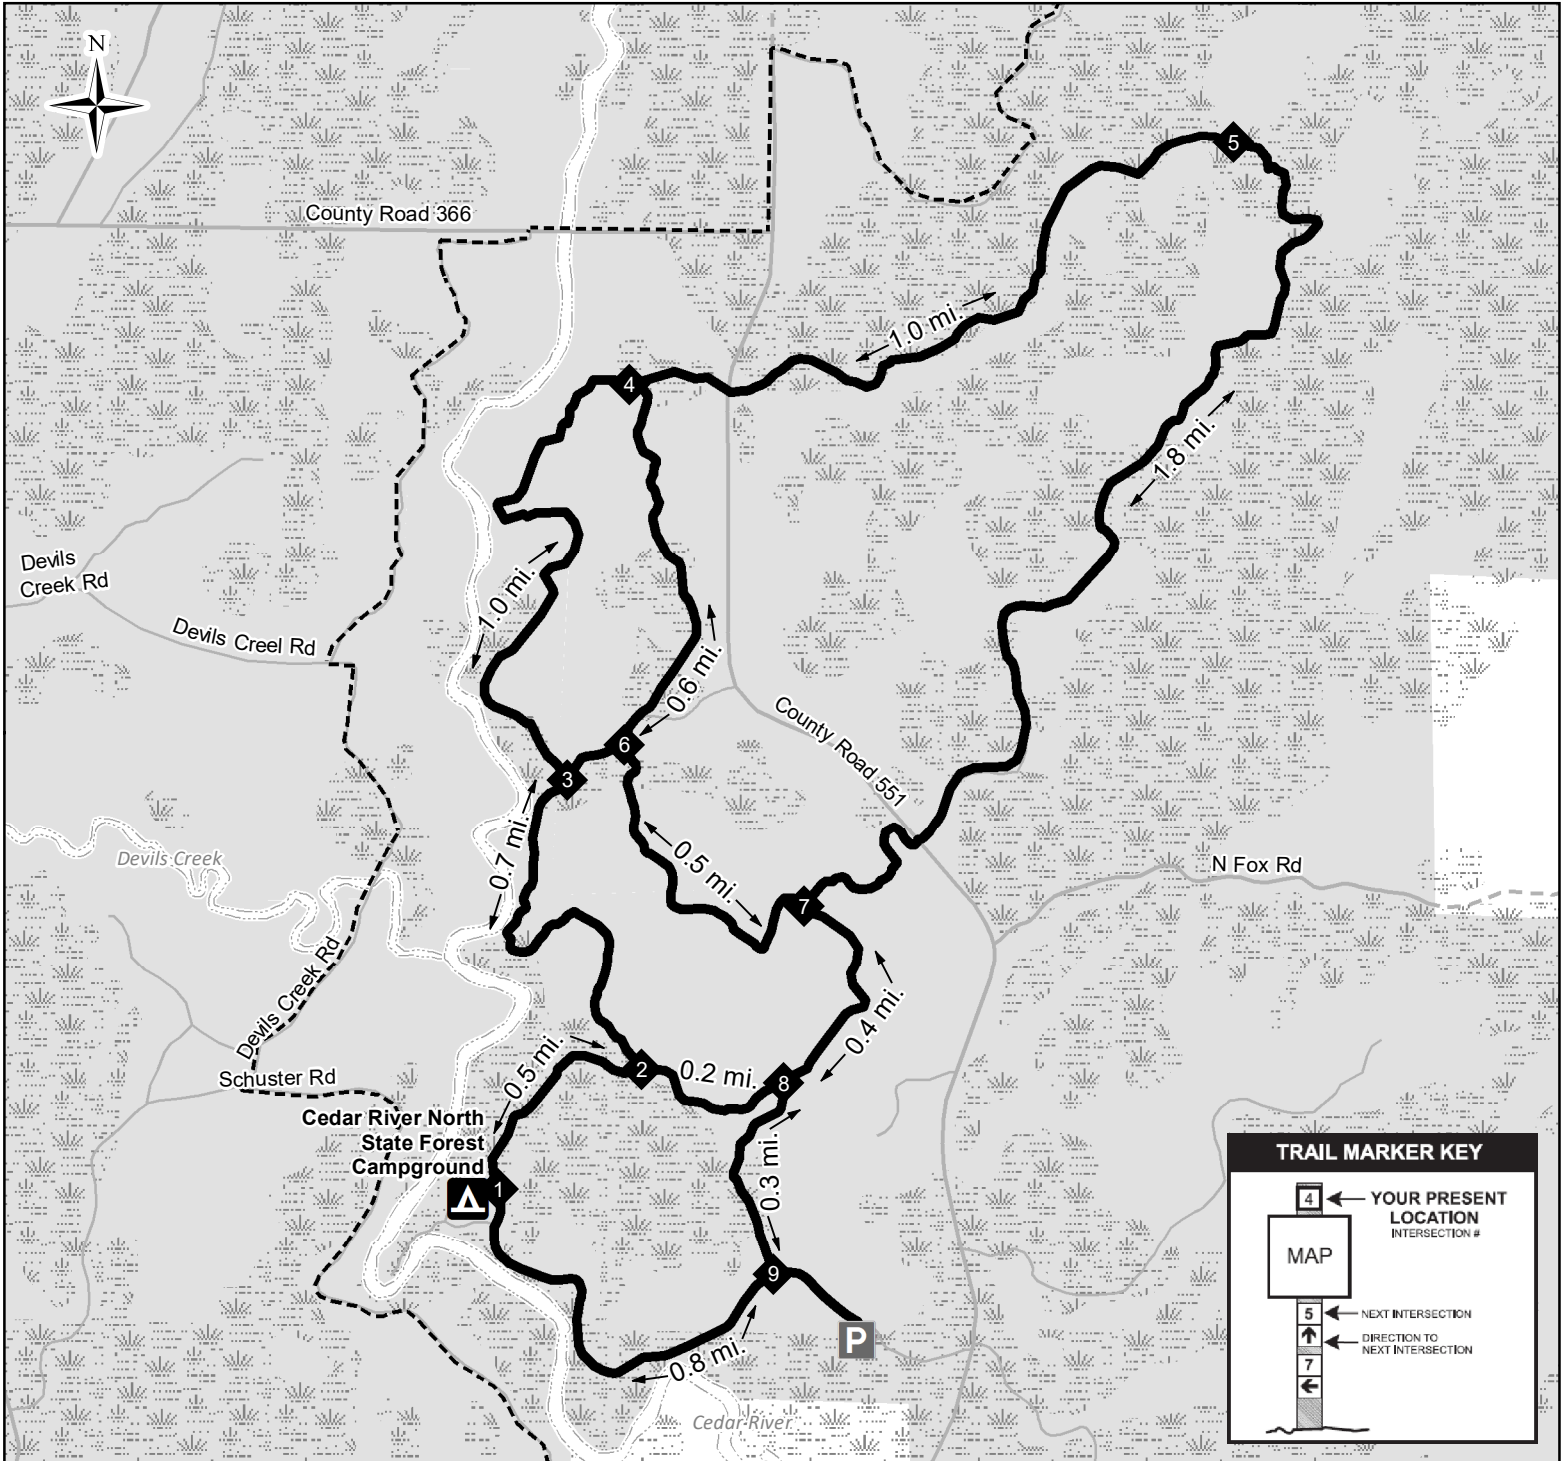

Cedar River Pathway

TRAIL MARKER KEY

4 ← YOUR PRESENT LOCATION INTERSECTION #

MAP

5 ← NEXT INTERSECTION

7 ← DIRECTION TO NEXT INTERSECTION

- Trail Marker
- Parking Lot
- Campground
- Cedar River Pathway
- Motorized Trails
- State Forest Road
- County Gravel or Dirt Road
- Federal/State Gravel or Dirt Road
- Lake
- Wetland
- State Land

DISCLAIMER: Trails shown on this map are an approximate representation of the trail system at the time of publication and may not reflect current ground conditions.