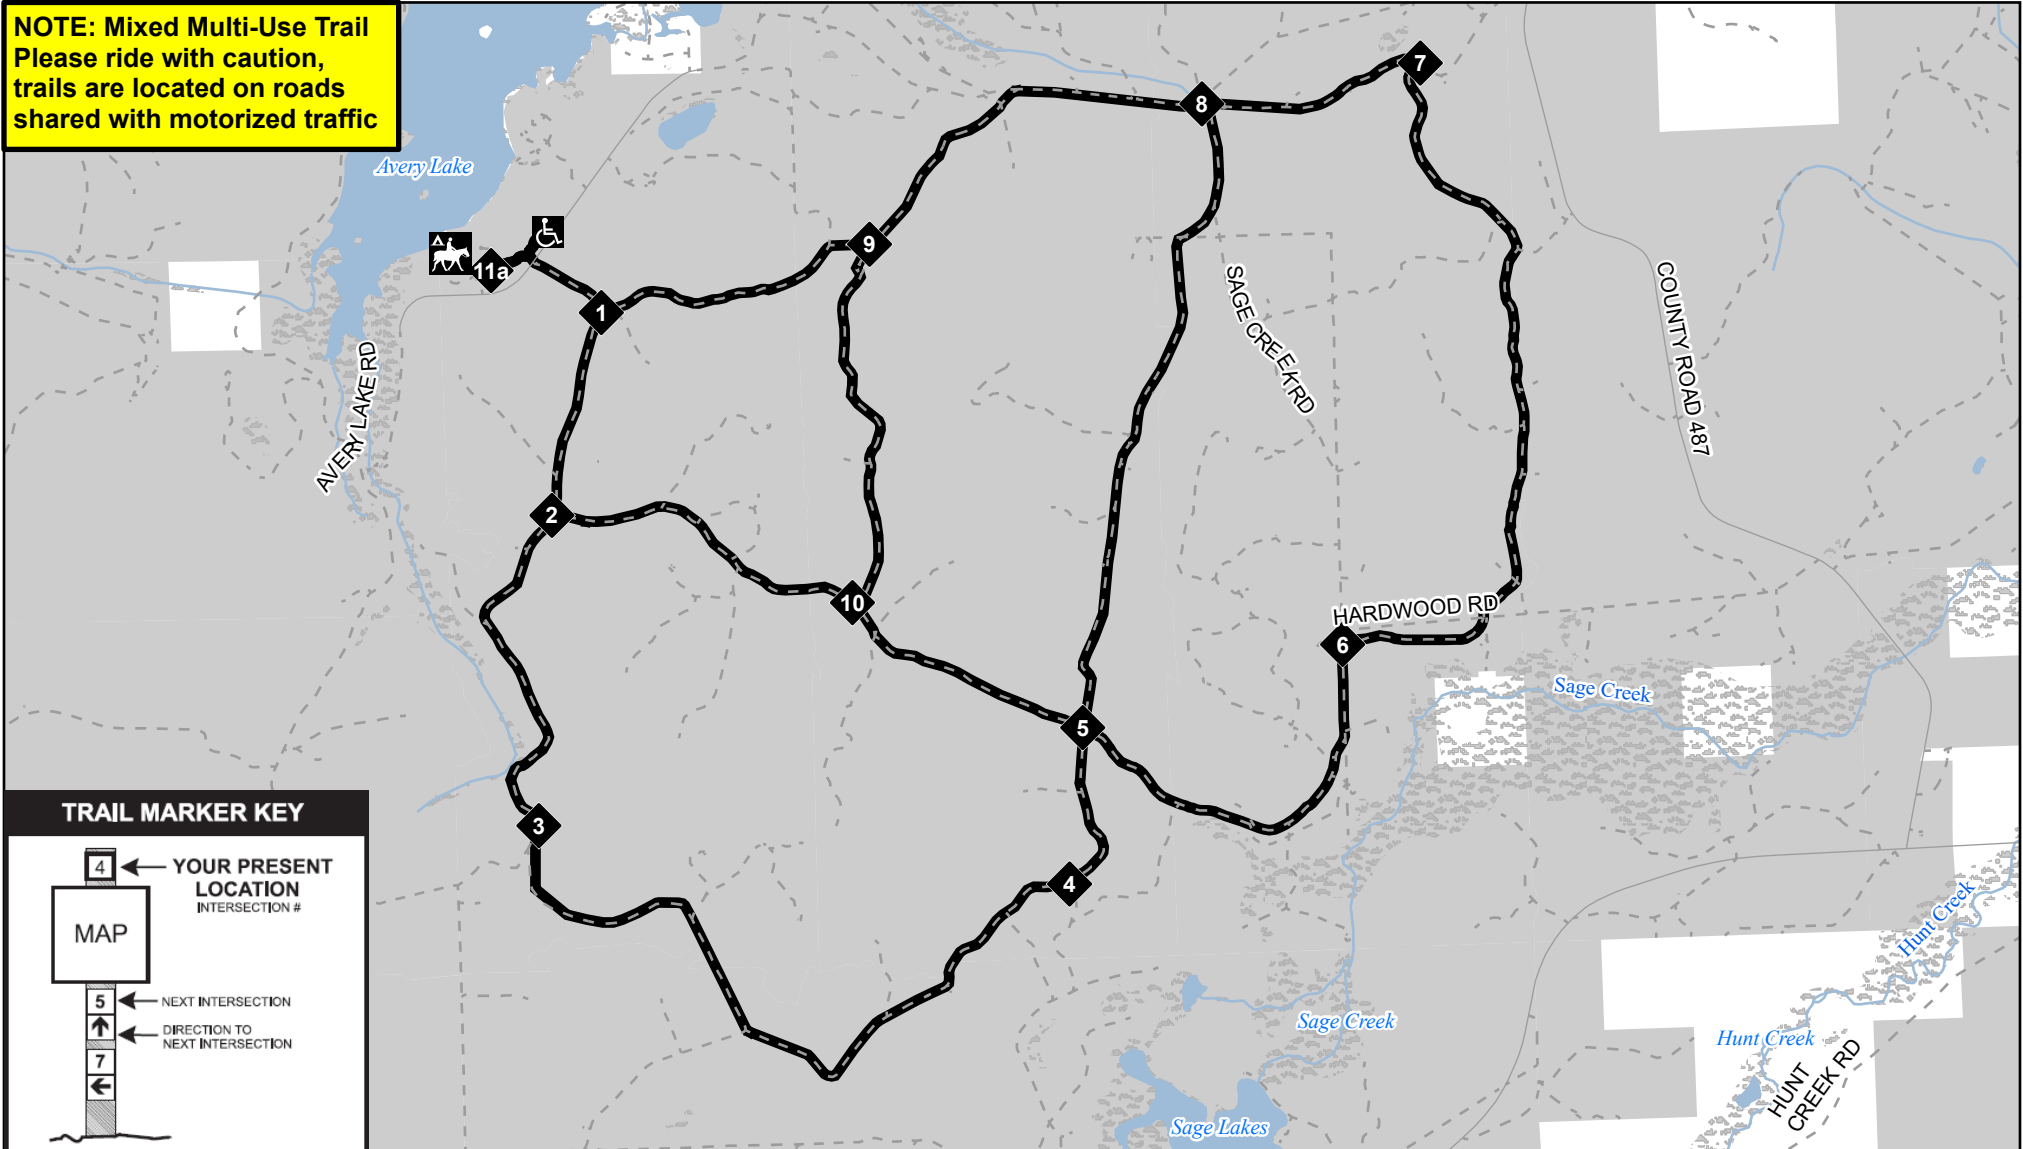

Big Oaks Equestrian Trails

Montmorency County, MI
Updated: 01/07/2020
www.michigan.gov/equestrian

- Trail Marker
- ADA Parking
- Big Oaks Equestrian State Campground
- Big Oaks Equestrian Trails
- Paved Road
- Gravel Road
- State Forests
- Lakes and Rivers
- Wetland

NOTE: Mixed Multi-Use Trail
Please ride with caution,
trails are located on roads
shared with motorized traffic

TRAIL MARKER KEY