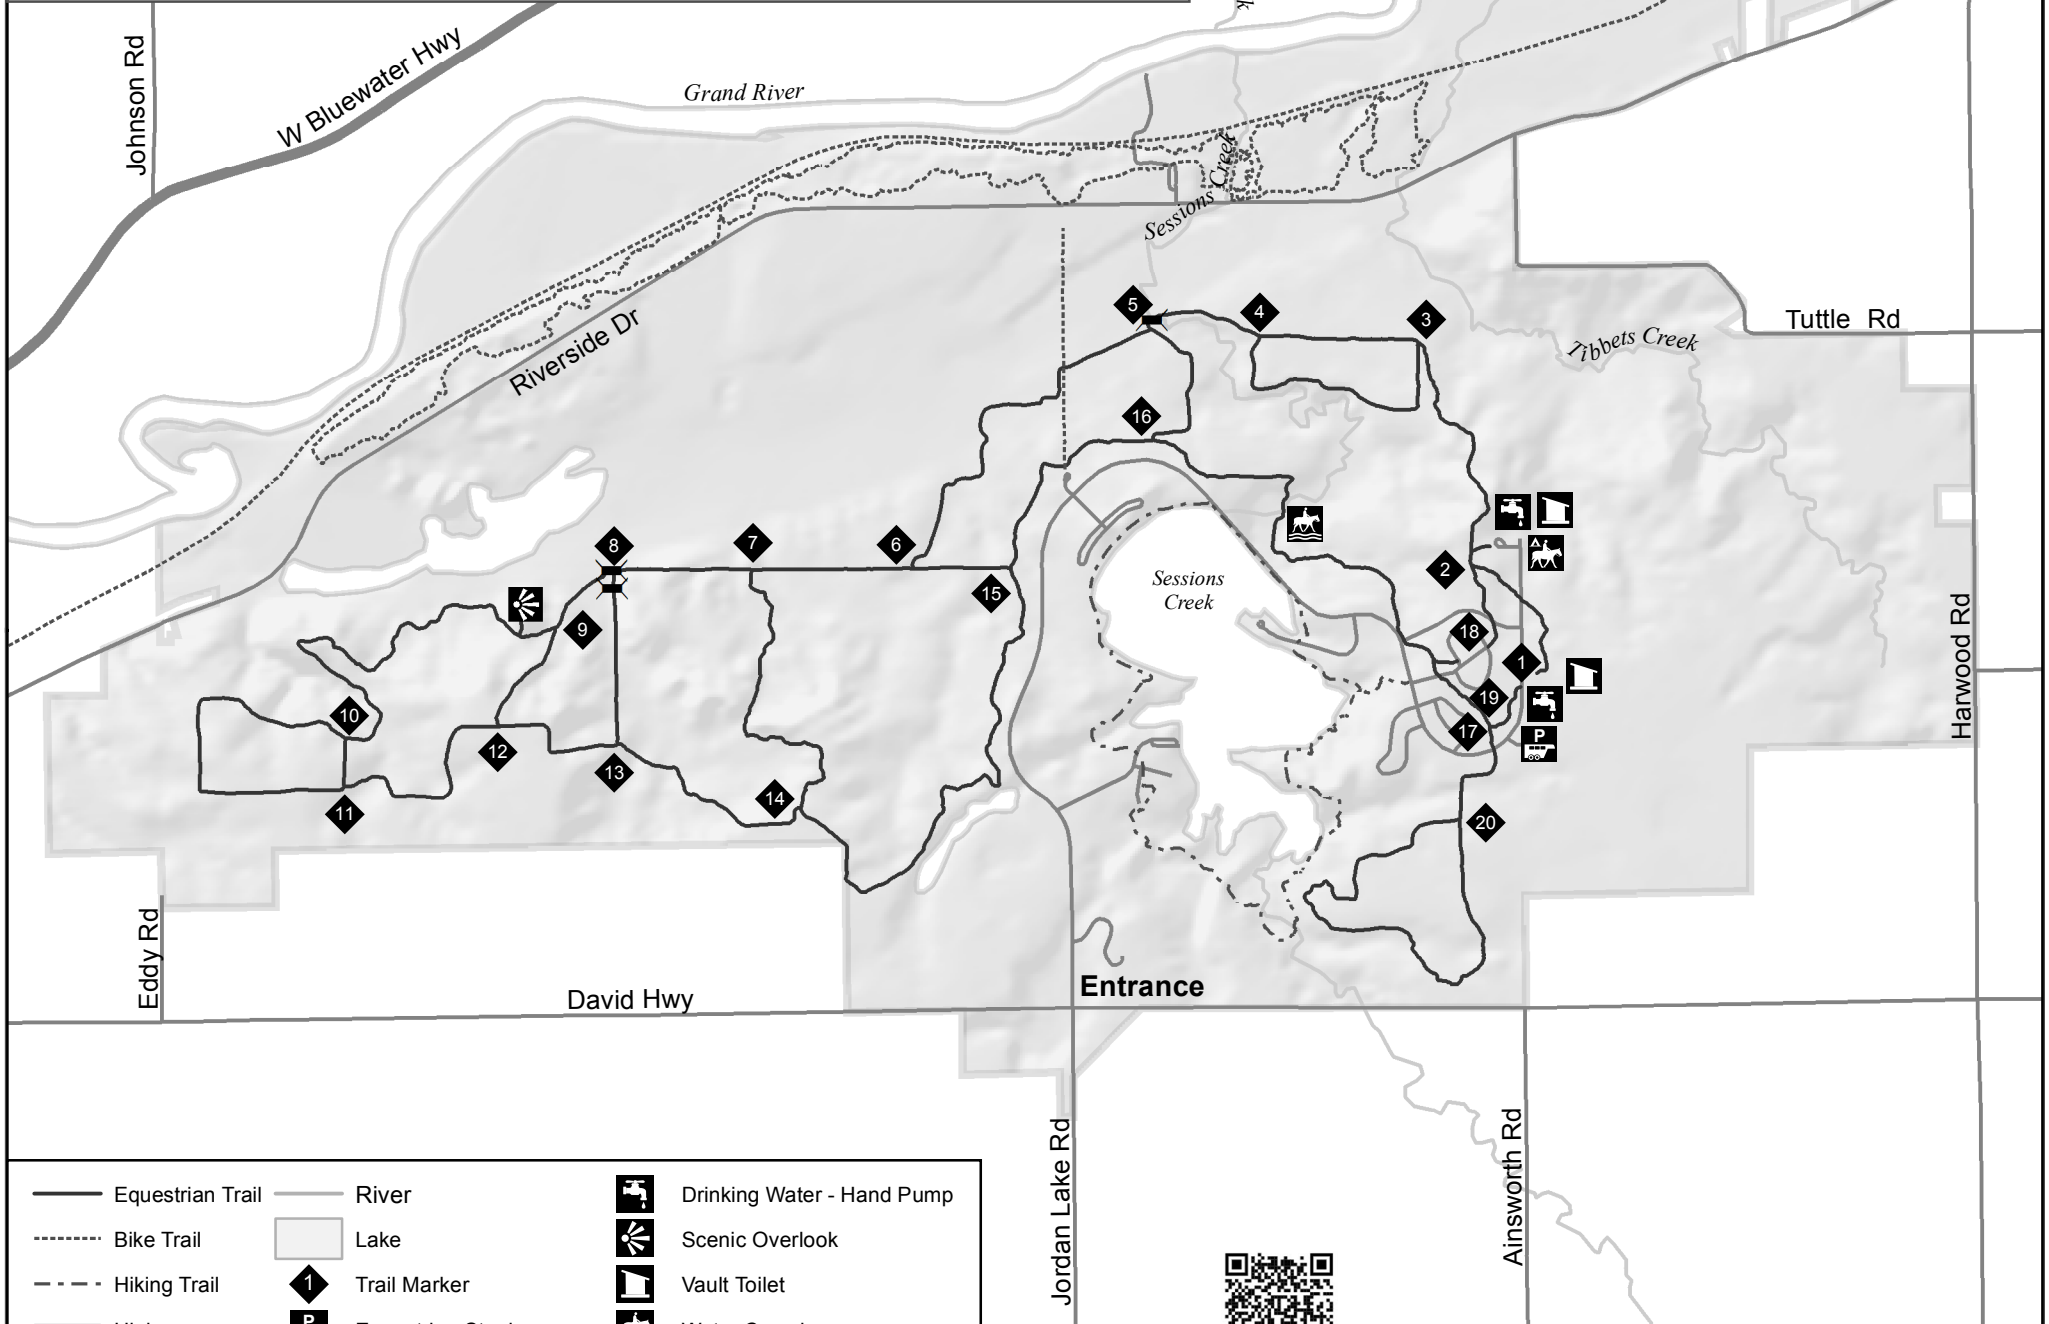

Ionia Recreation Area Equestrian Trails

Created: 07/06/2017

	Equestrian Trail		River		Drinking Water - Hand Pump
	Bike Trail		Lake		Scenic Overlook
	Hiking Trail		Trail Marker		Vault Toilet
	Highway		Equestrian Staging		Water Crossing
	Paved Road		Equestrian Campground		Bridge