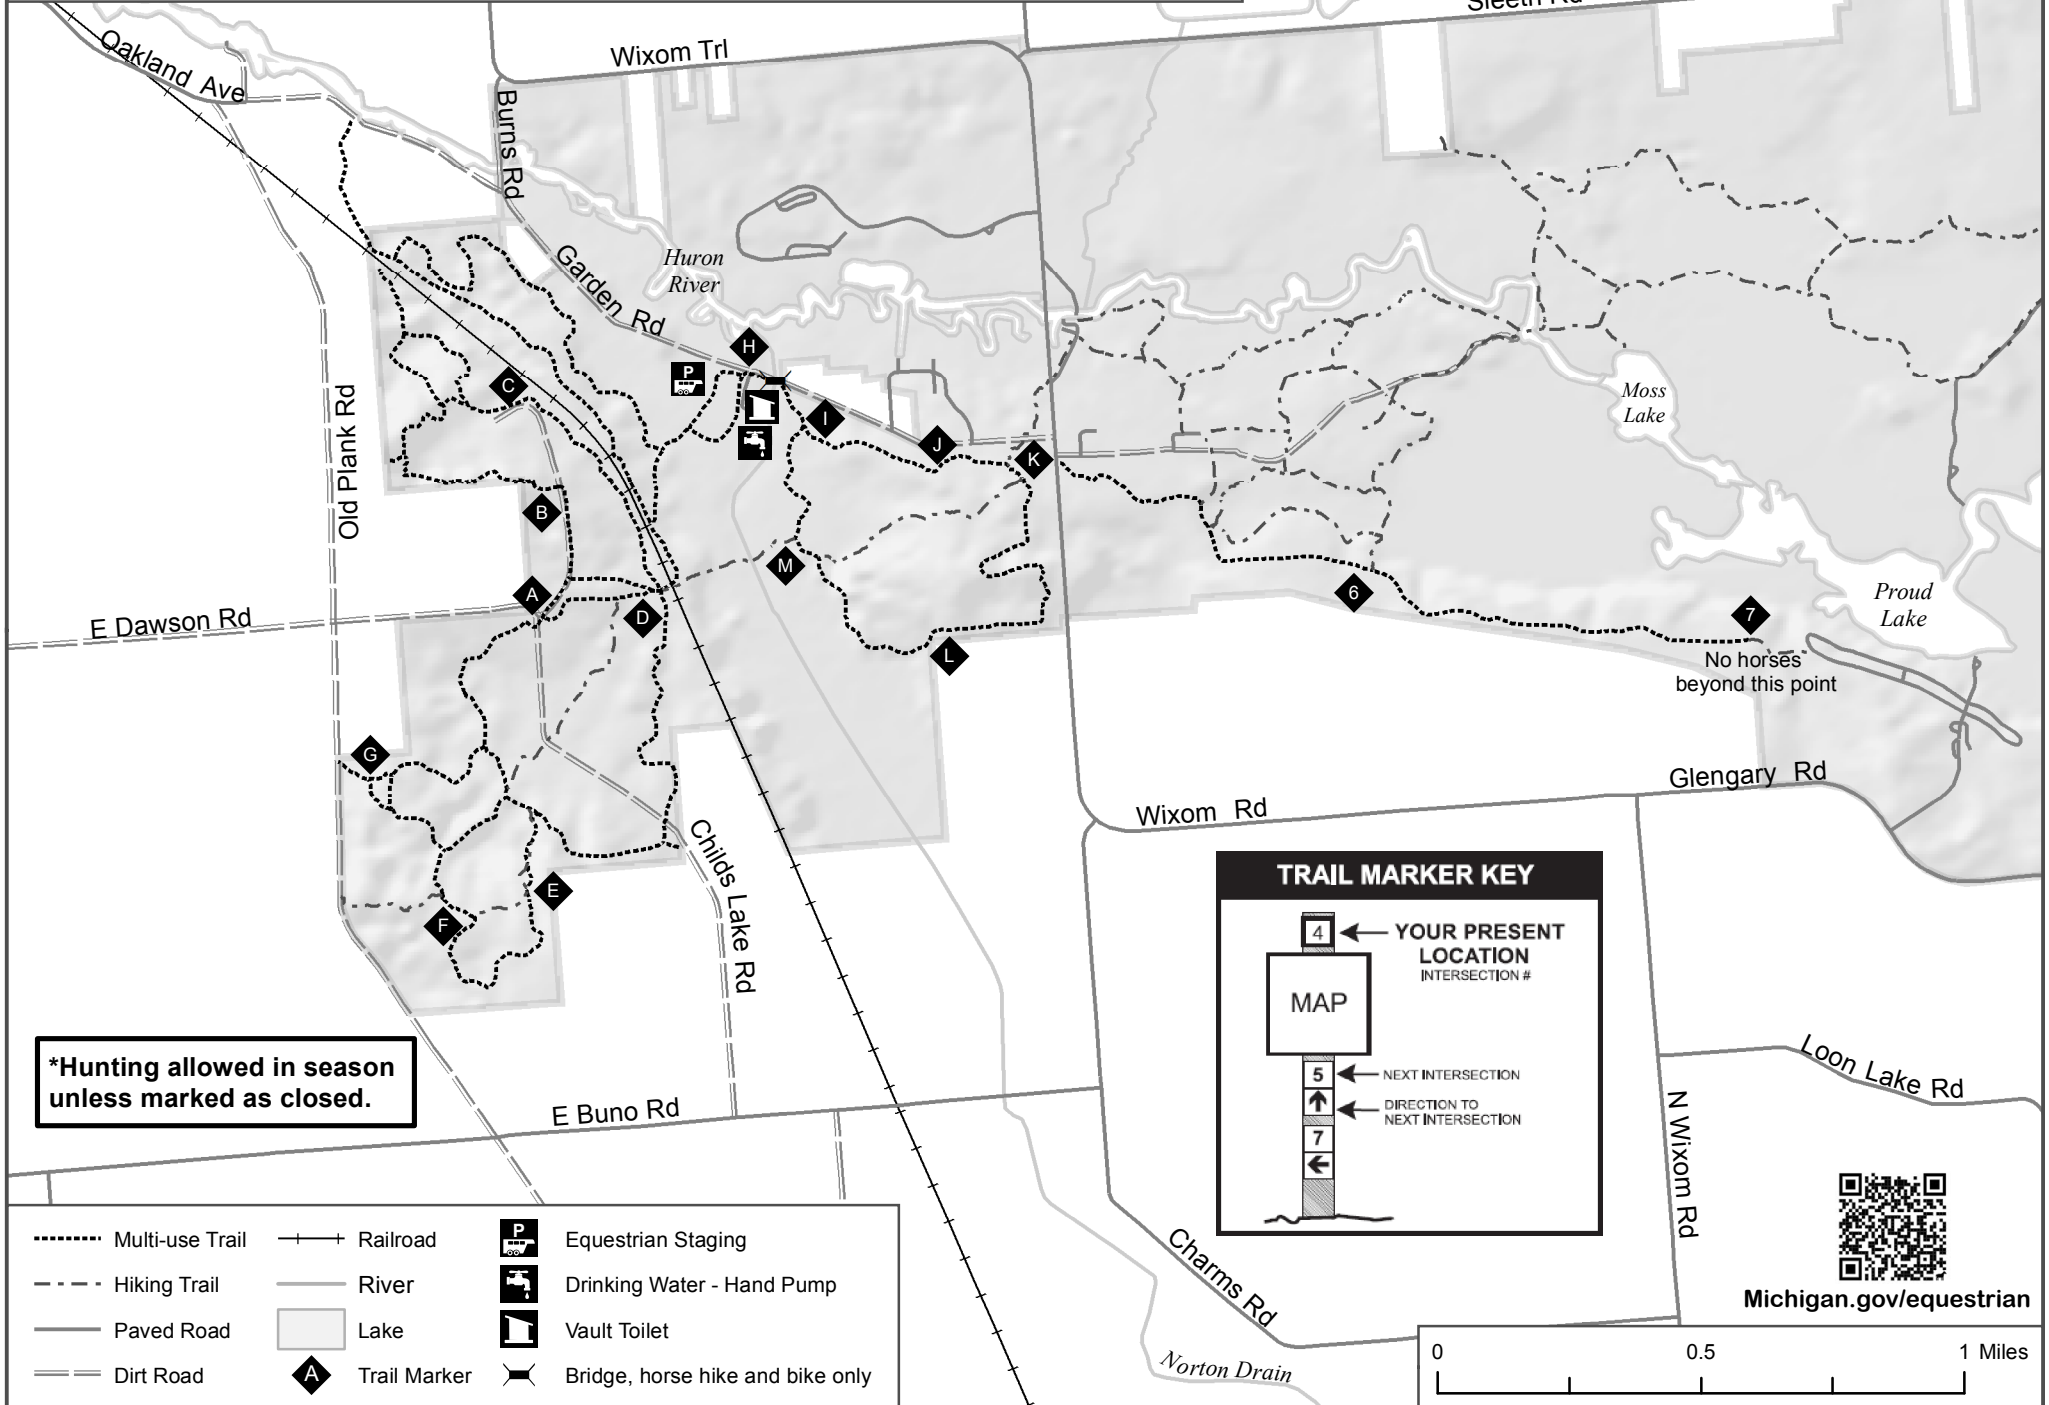

# Proud Lake Recreation Area Equestrian Trails

Created: 07/06/2017

Lake Sherwood

**\*Hunting allowed in season unless marked as closed.**

- Multi-use Trail
- - - - Hiking Trail
- ===== Paved Road
- ====+==== Dirt Road
- + + + Railroad
- River
- Lake
- ⬠ Trail Marker
- Ⓟ Equestrian Staging
- 🚰 Drinking Water - Hand Pump
- 🚽 Vault Toilet
- 🐾 Bridge, horse hike and bike only

**TRAIL MARKER KEY**

4 ← YOUR PRESENT LOCATION INTERSECTION #

MAP

5 ← NEXT INTERSECTION

↑ DIRECTION TO NEXT INTERSECTION

7 ←

No horses beyond this point

[Michigan.gov/equestrian](http://Michigan.gov/equestrian)