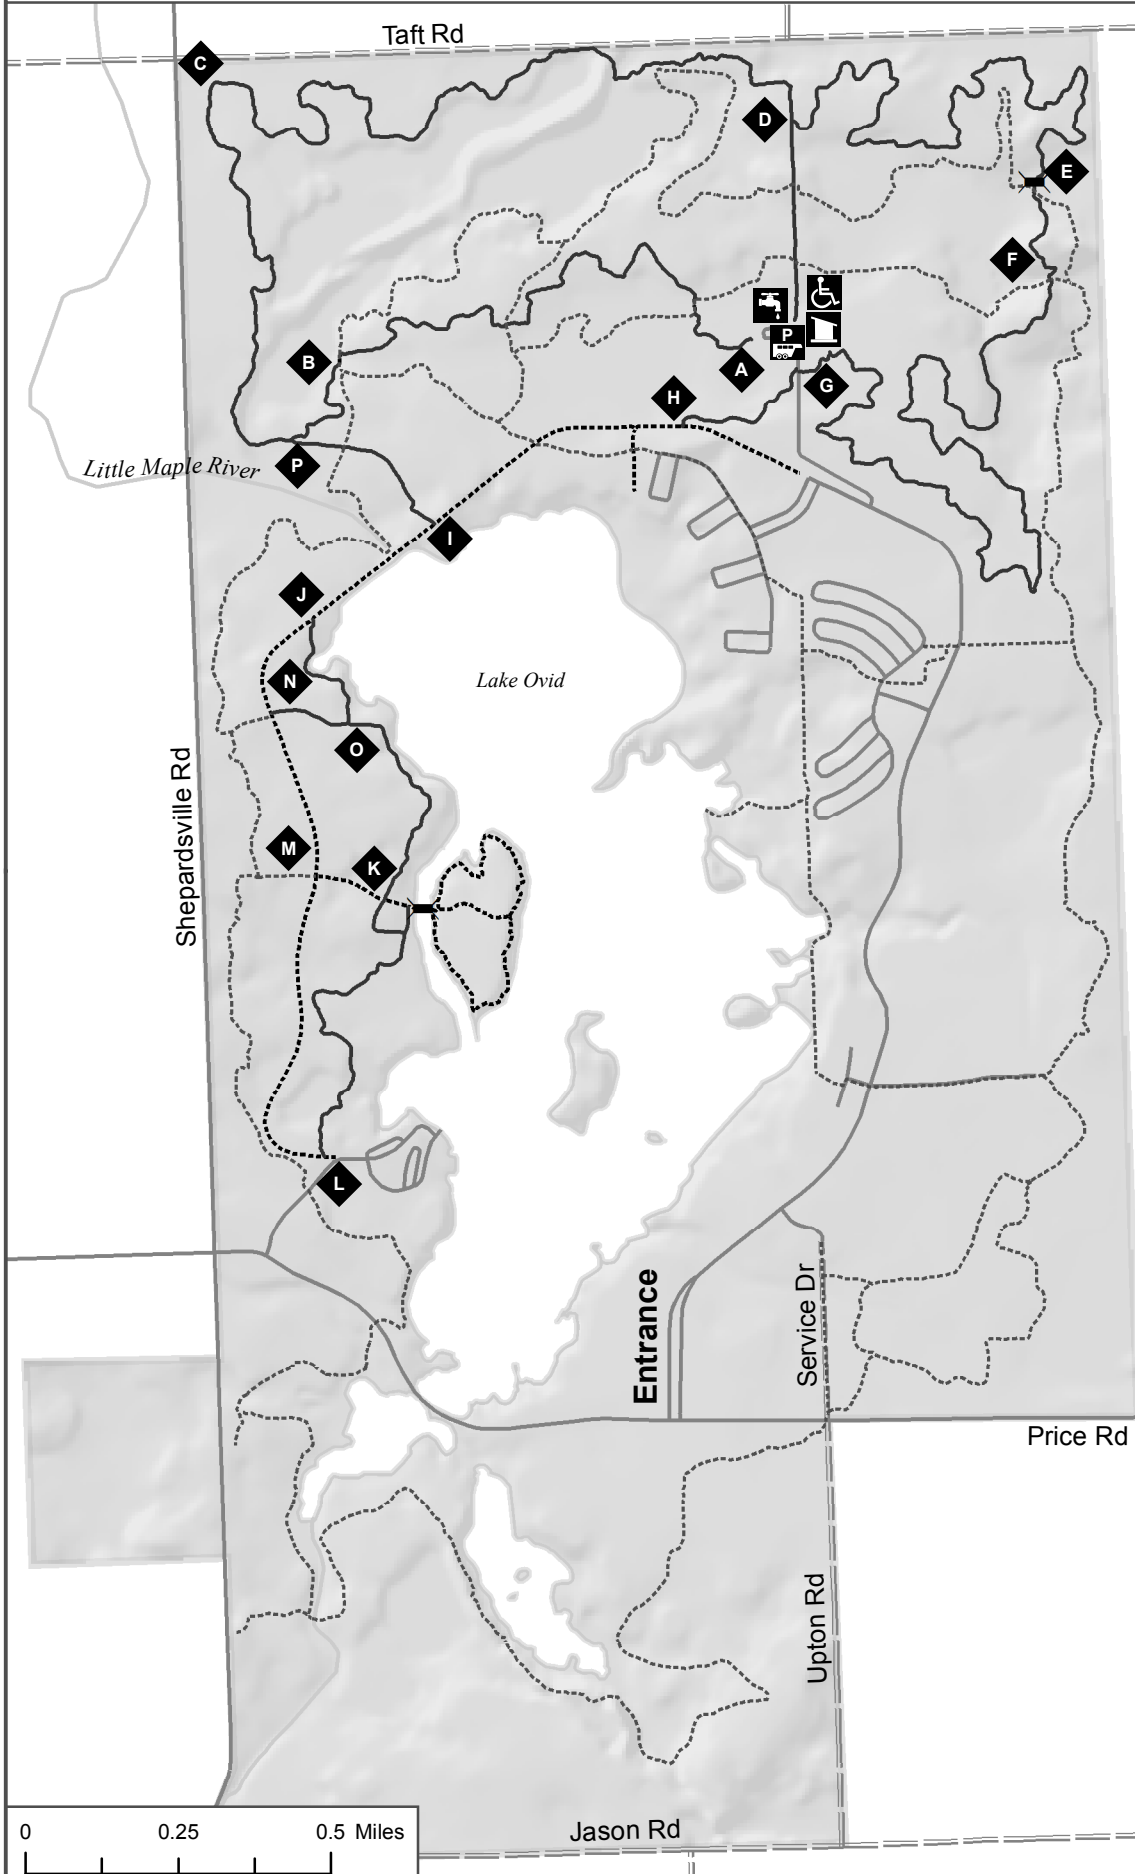

Sleepy Hollow State Park Equestrian Trails

Created: 07/06/2017

TRAIL MARKER KEY

4 ← YOUR PRESENT LOCATION INTERSECTION #

MAP

5 ← NEXT INTERSECTION

↑ ← DIRECTION TO NEXT INTERSECTION

7 ←

←

Centerline Rd

Hollister Rd

- Equestrian Trail
- Multi-use Trail
- Bike Trail
- Paved Road
- Dirt Road
- River
- Lake
- Trail Marker
- Equestrian Staging
- ADA Mounting Ramp
- Drinking Water - Hand Pump
- Vault Toilet
- Bridge

Shepardsville Rd

Little Maple River

Lake Ovid

Entrance

Service Dr

Price Rd

Upton Rd

Jason Rd