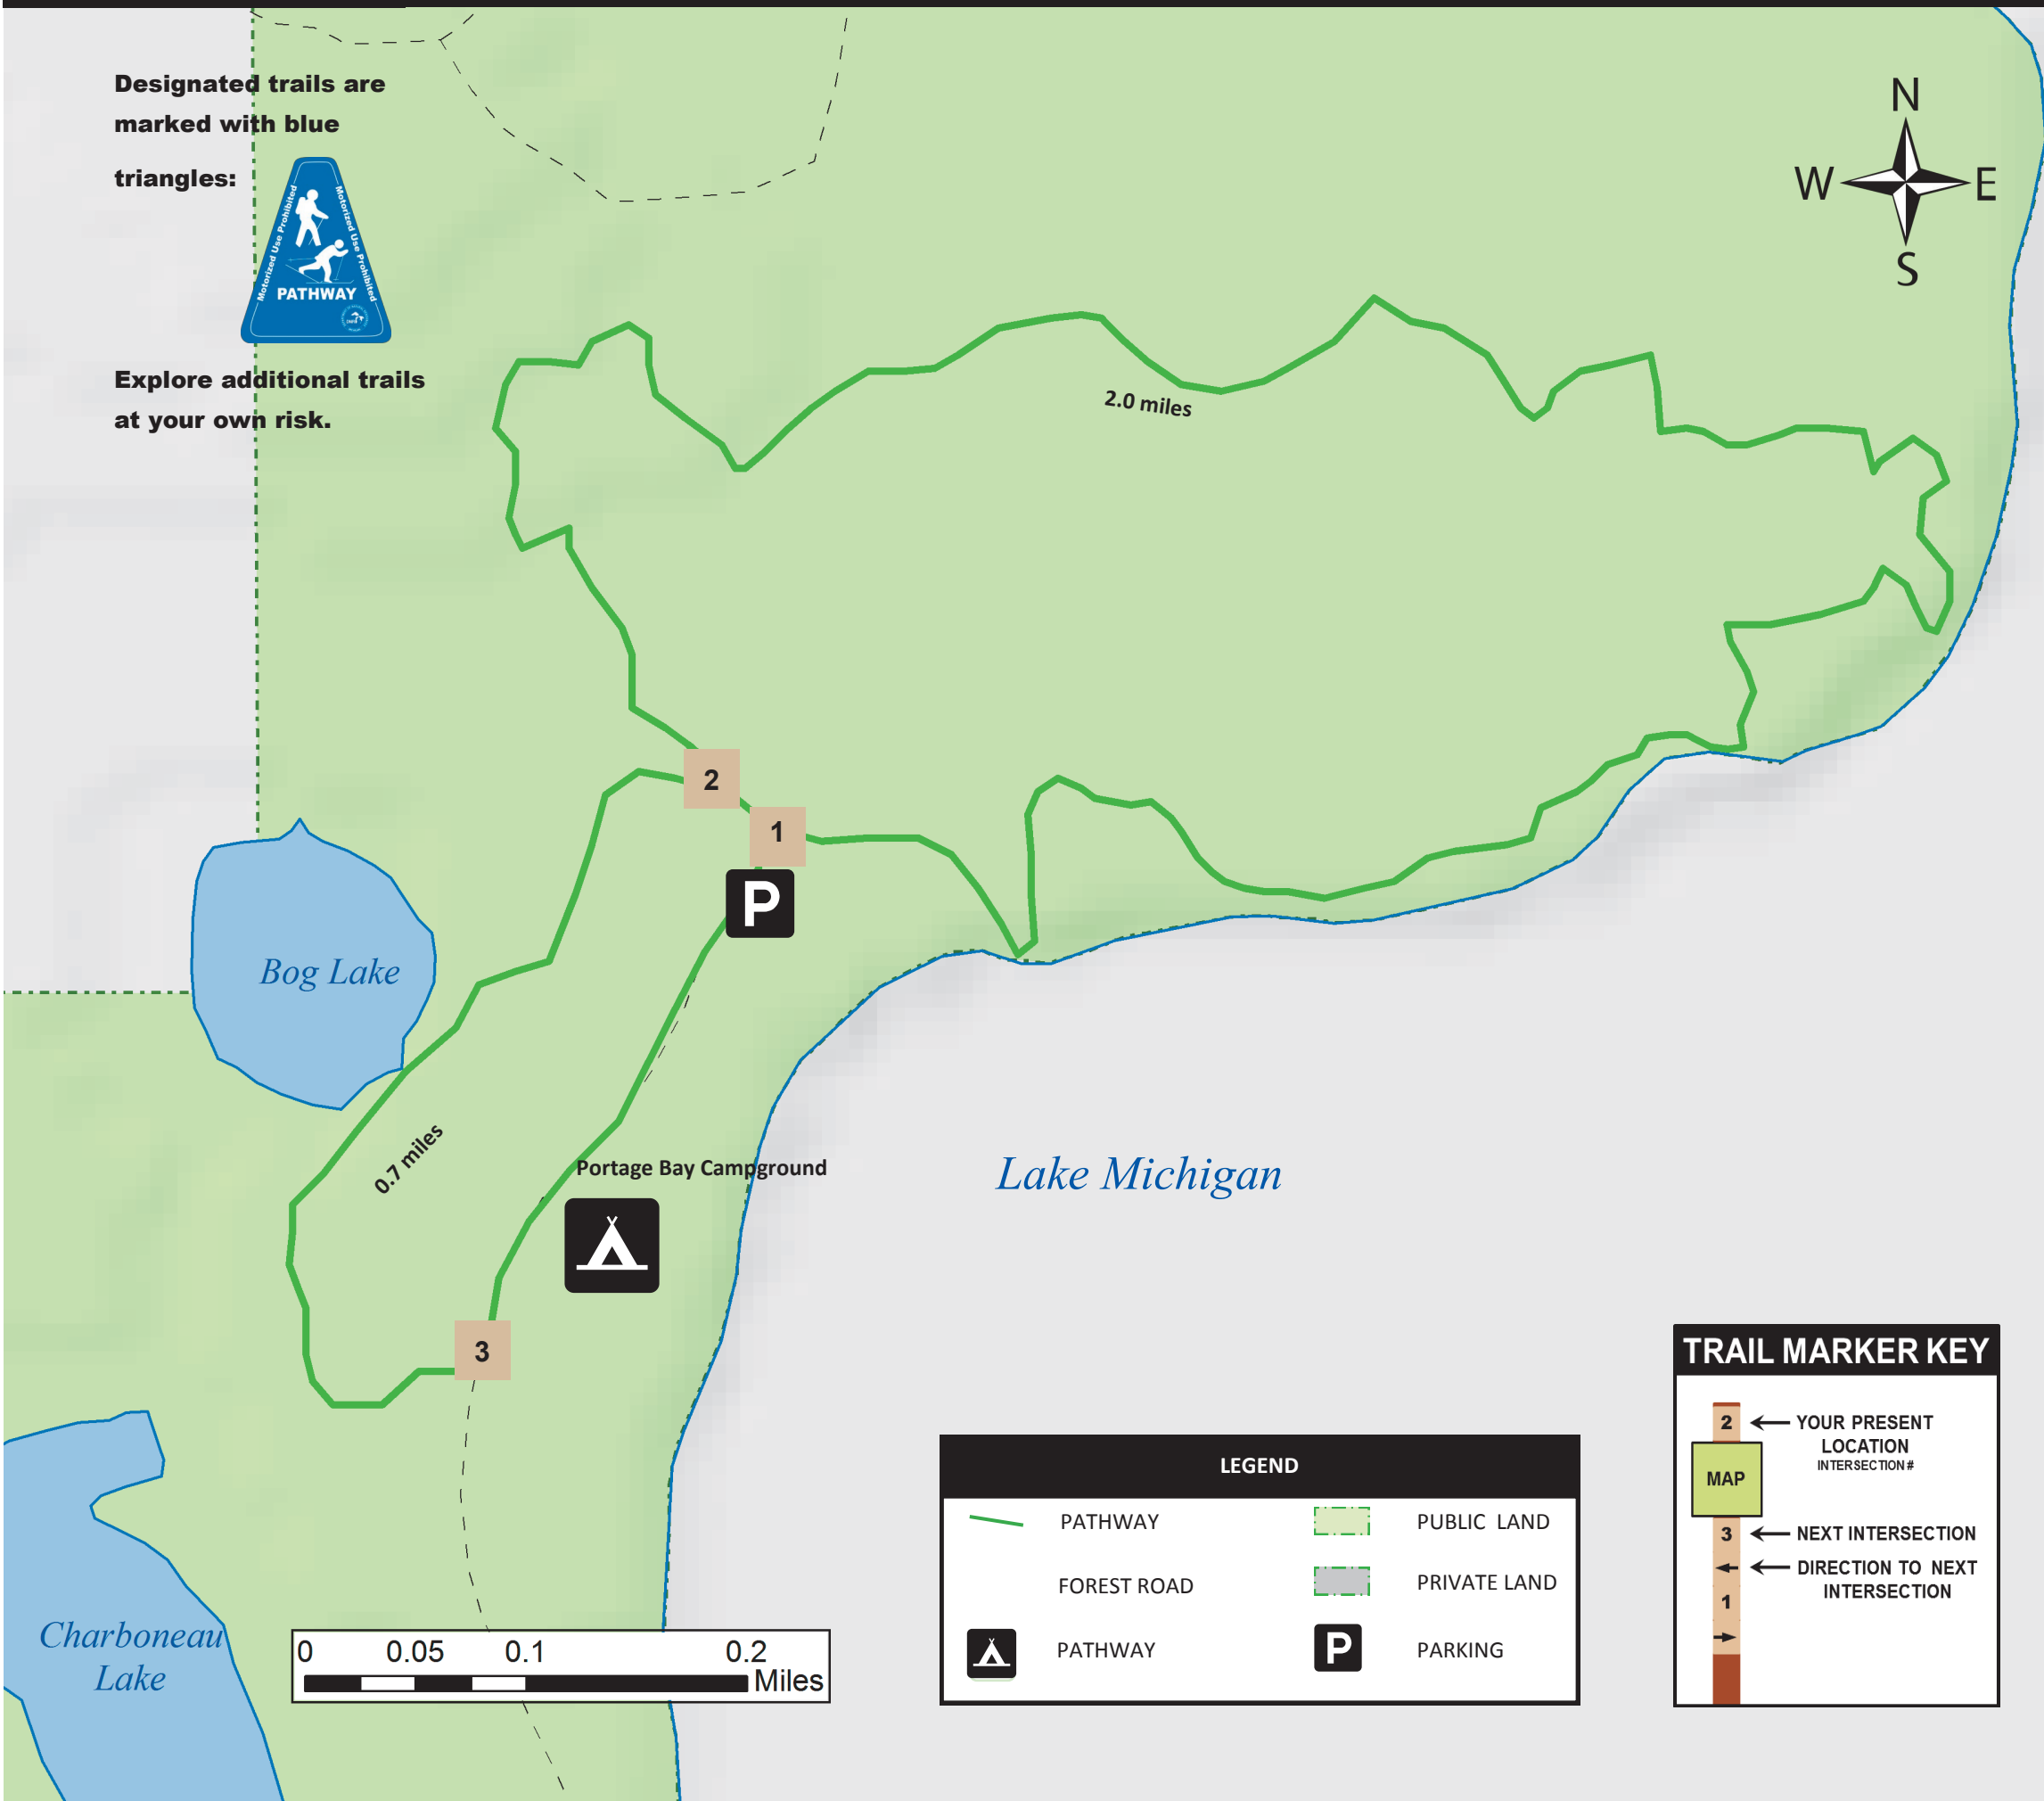

# Ninga-Aki Pathway

Designated trails are marked with blue triangles:

triangles:

Explore additional trails at your own risk.

LEGEND	
PATHWAY	PUBLIC LAND
FOREST ROAD	PRIVATE LAND
PATHWAY	PARKING

TRAIL MARKER KEY	
2	← YOUR PRESENT LOCATION INTERSECTION #
MAP	
3	← NEXT INTERSECTION
1	← DIRECTION TO NEXT INTERSECTION