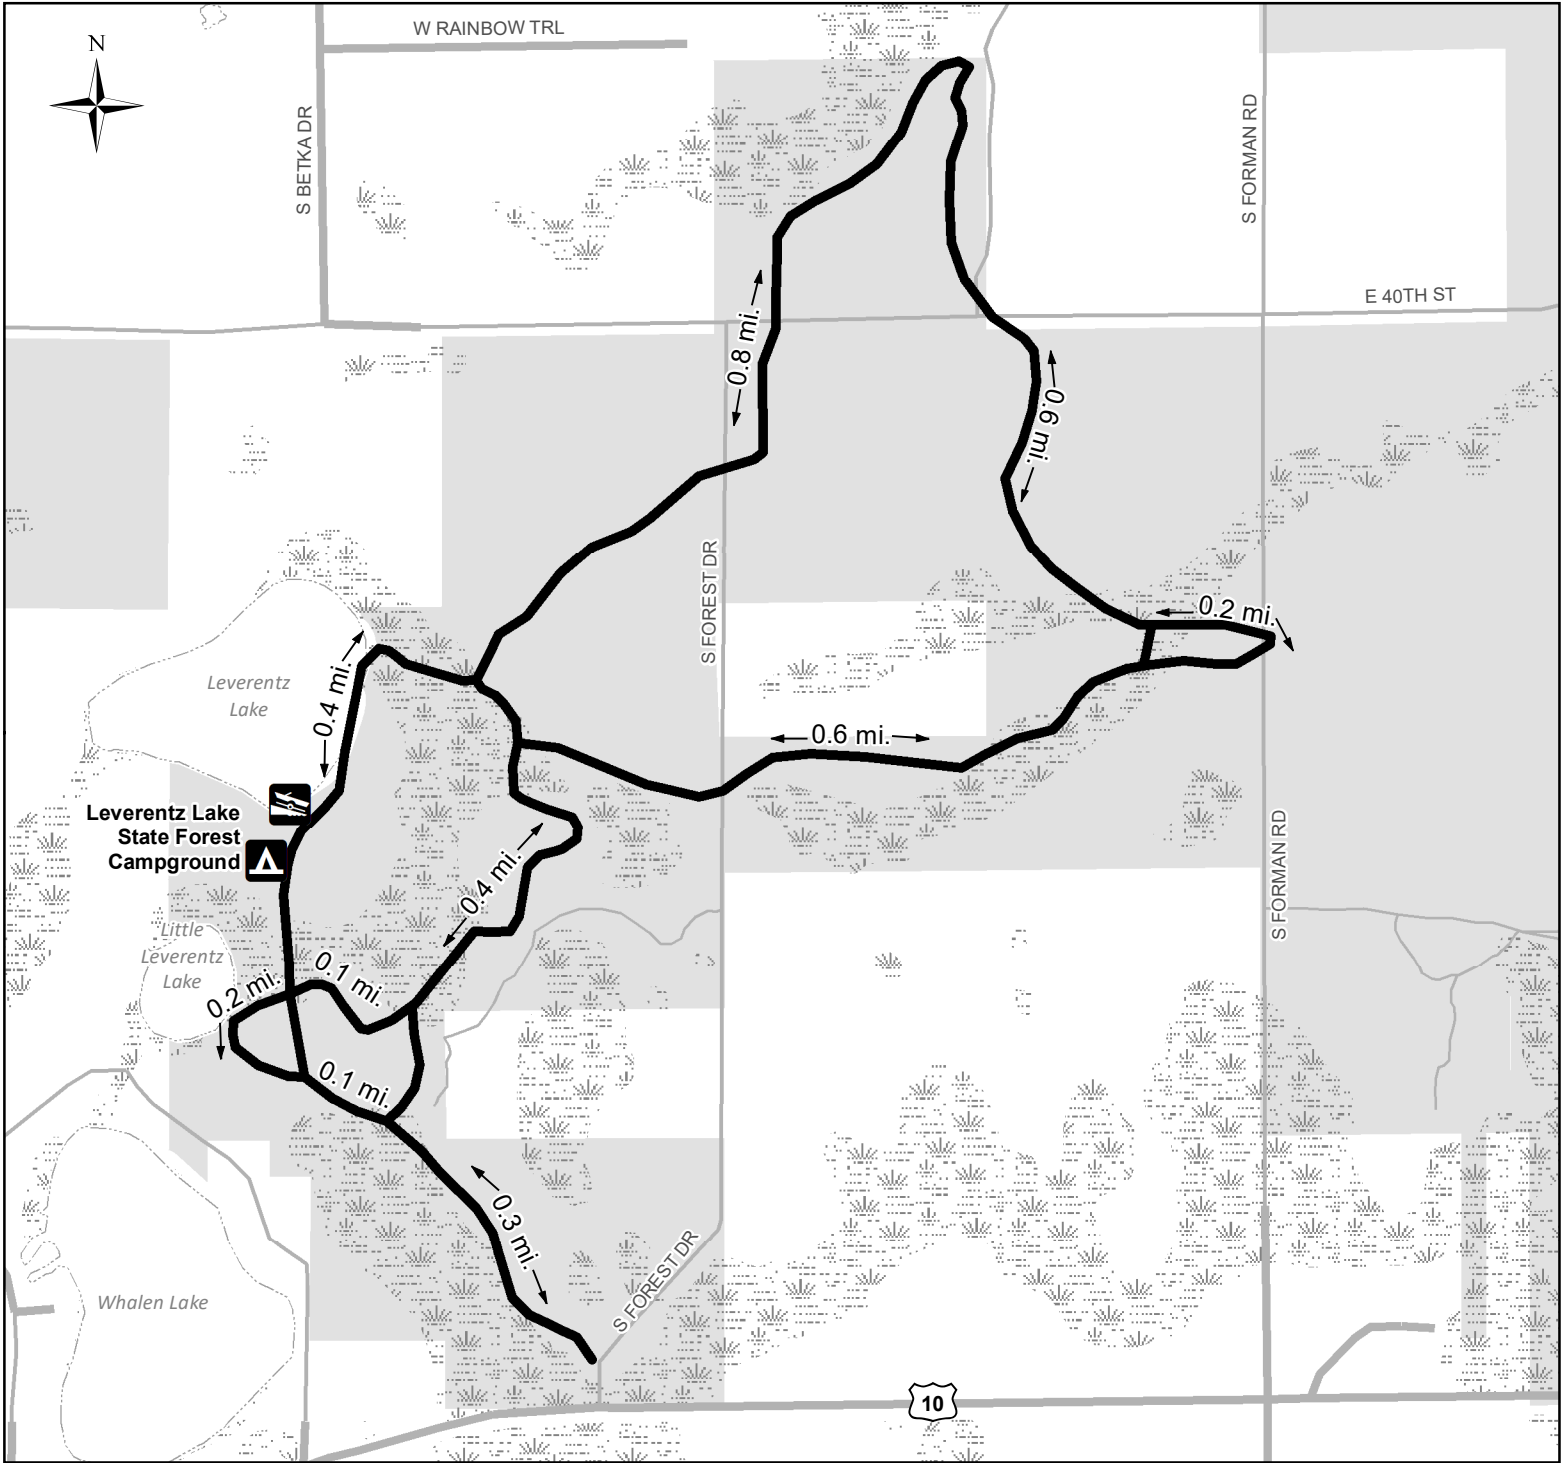

Sheep Ranch Pathway

- Boating Access Site
- Campground
- Sheep Ranch Pathway
- State Forest Road
- County Gravel or Dirt Road
- Federal/State/County Paved
- Lake
- Wetland
- State Land

DISCLAIMER: Trails shown on this map are an approximate representation of the trail system at the time of publication and may not reflect current ground conditions.