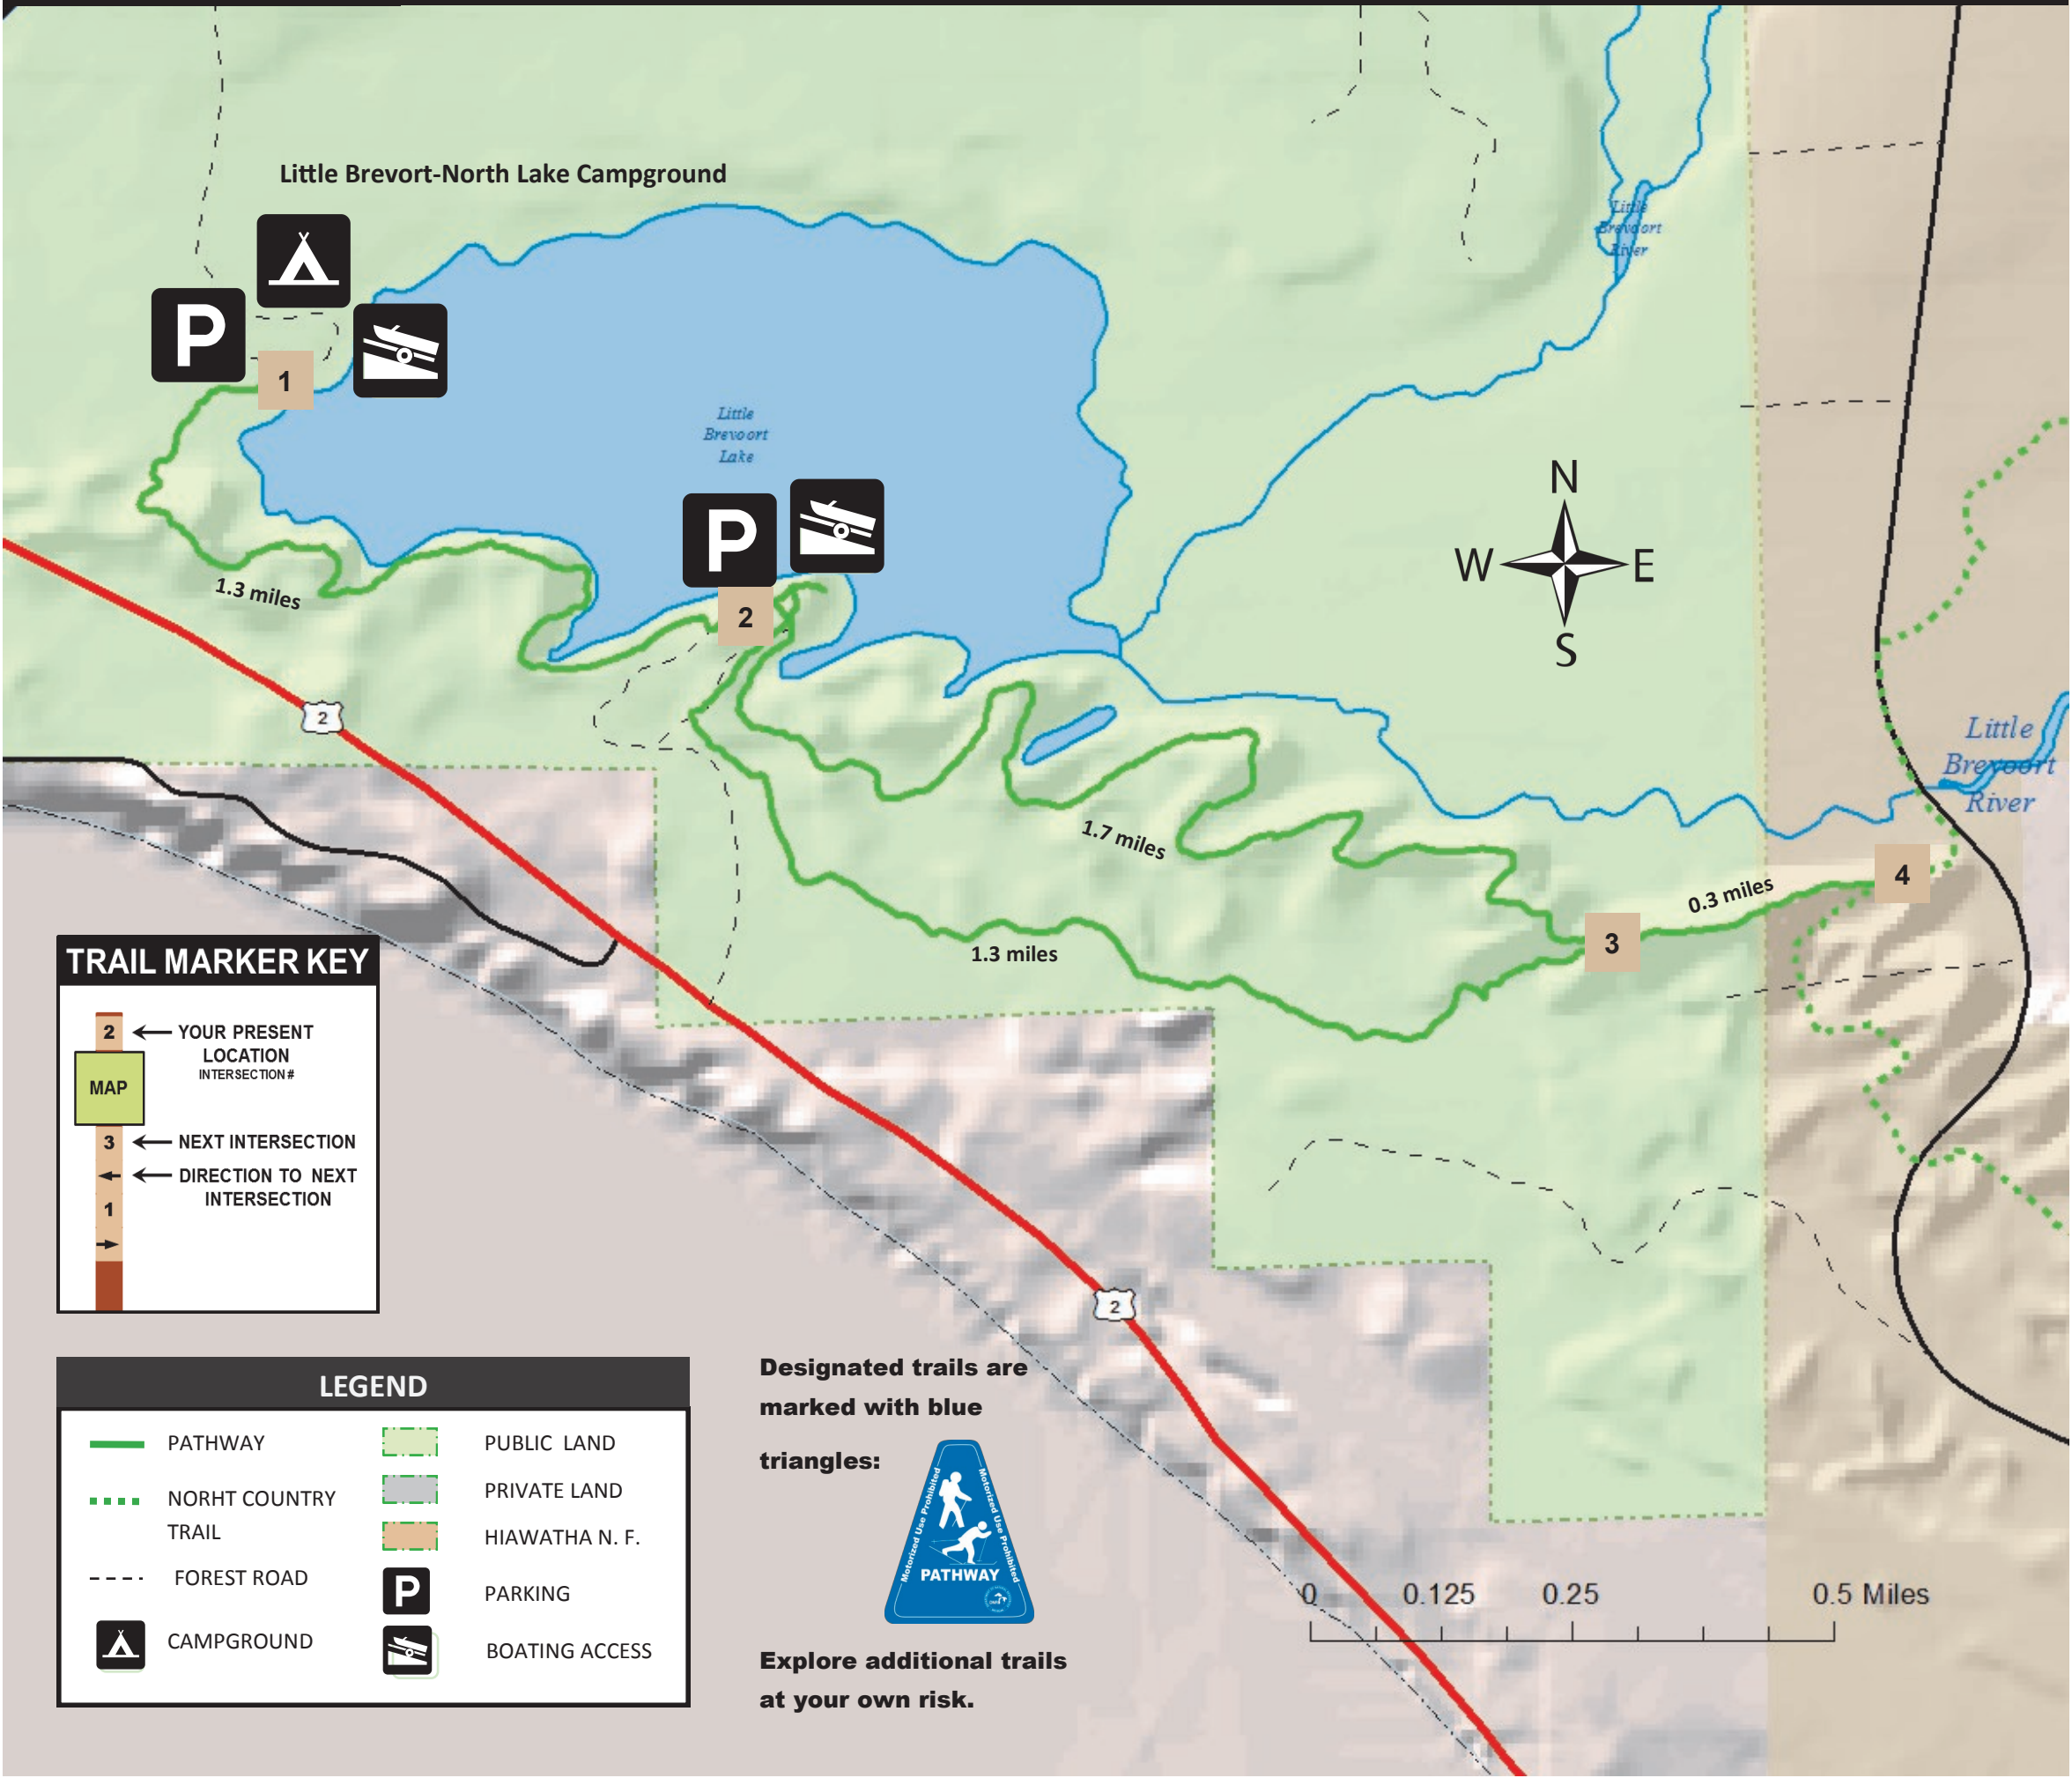

Switchback Ridge Pathway

Little Brevort-North Lake Campground

Little Brevort Lake

Little Brevort River

Little Brevort River

TRAIL MARKER KEY

LEGEND

	PATHWAY		PUBLIC LAND
	NORHT COUNTRY TRAIL		PRIVATE LAND
	FOREST ROAD		HIAWATHA N. F.
	CAMPGROUND		PARKING
			BOATING ACCESS

Designated trails are marked with blue triangles:

triangles:

Explore additional trails at your own risk.