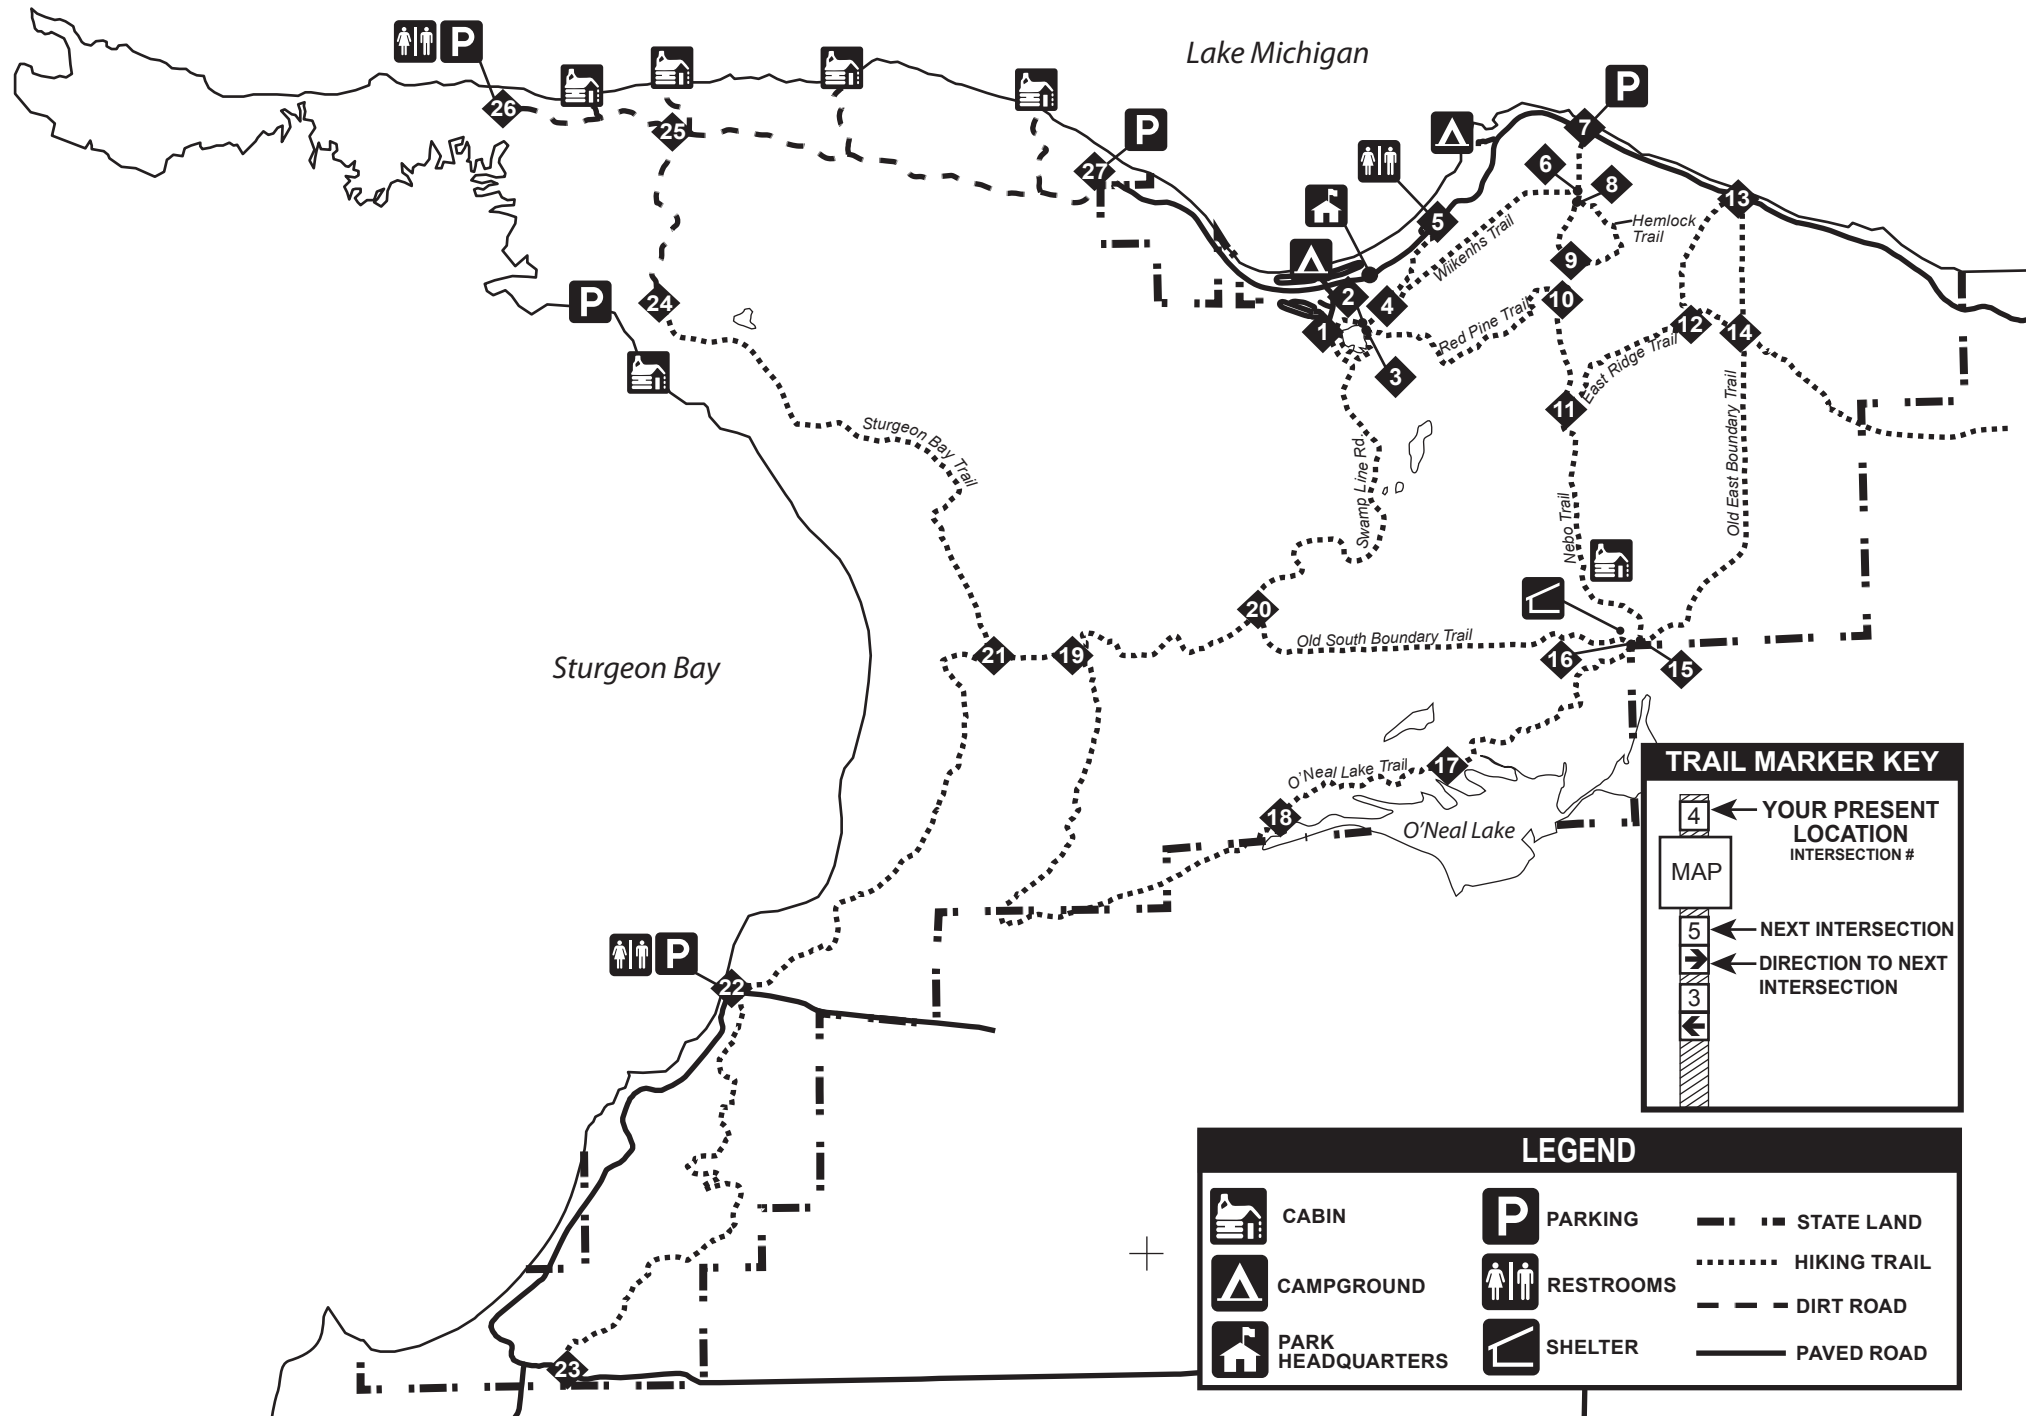

Hiking Trails

Wilderness State Park

TRAIL MARKER KEY

4 ← YOUR PRESENT LOCATION INTERSECTION #

MAP

5 ← NEXT INTERSECTION

→ DIRECTION TO NEXT INTERSECTION

3 ←

LEGEND

	CABIN		PARKING		STATE LAND
	CAMPGROUND		RESTROOMS		HIKING TRAIL
	PARK HEADQUARTERS		SHELTER		DIRT ROAD
					PAVED ROAD

WILDERNESS STATE PARK TRAIL DISTANCES

#1 to #2	.14	mi
#1 to #20	1.9	mi
#2 to #3	.014	mi
#2 to #4	.15	mi
#3 to #10	1.2	mi
#4 to #5	.5	mi
#4 to #6	1.0	mi
#6 to #7	.02	mi
#6 to #8	.04	mi
#8 to #9	.34	mi
#8 to #9	HEMLOCK TRAIL 0.6	mi
#9 to #10	.08	mi
#10 to #11	0.5	mi
#11 to #12	0.7	mi
#11 to #15	1.2	mi
#12 to #13	0.7	mi
#12 to #14	0.3	mi
#13 to #14	0.6	mi
#14 to #15	1.6	mi
#15 to #16	.02	mi
#16 to #17	1.2	mi
#16 to #20	1.8	mi
#17 to #18	0.9	mi
#18 to #19	3.6	mi
#19 to #20	1.0	mi
#19 to #21	0.3	mi
#21 to #24	2.3	mi
#22 to #23	2.8	mi
#24 to #25	1.0	mi
#25 to #26	0.7	mi
#25 to #27	1.8	mi