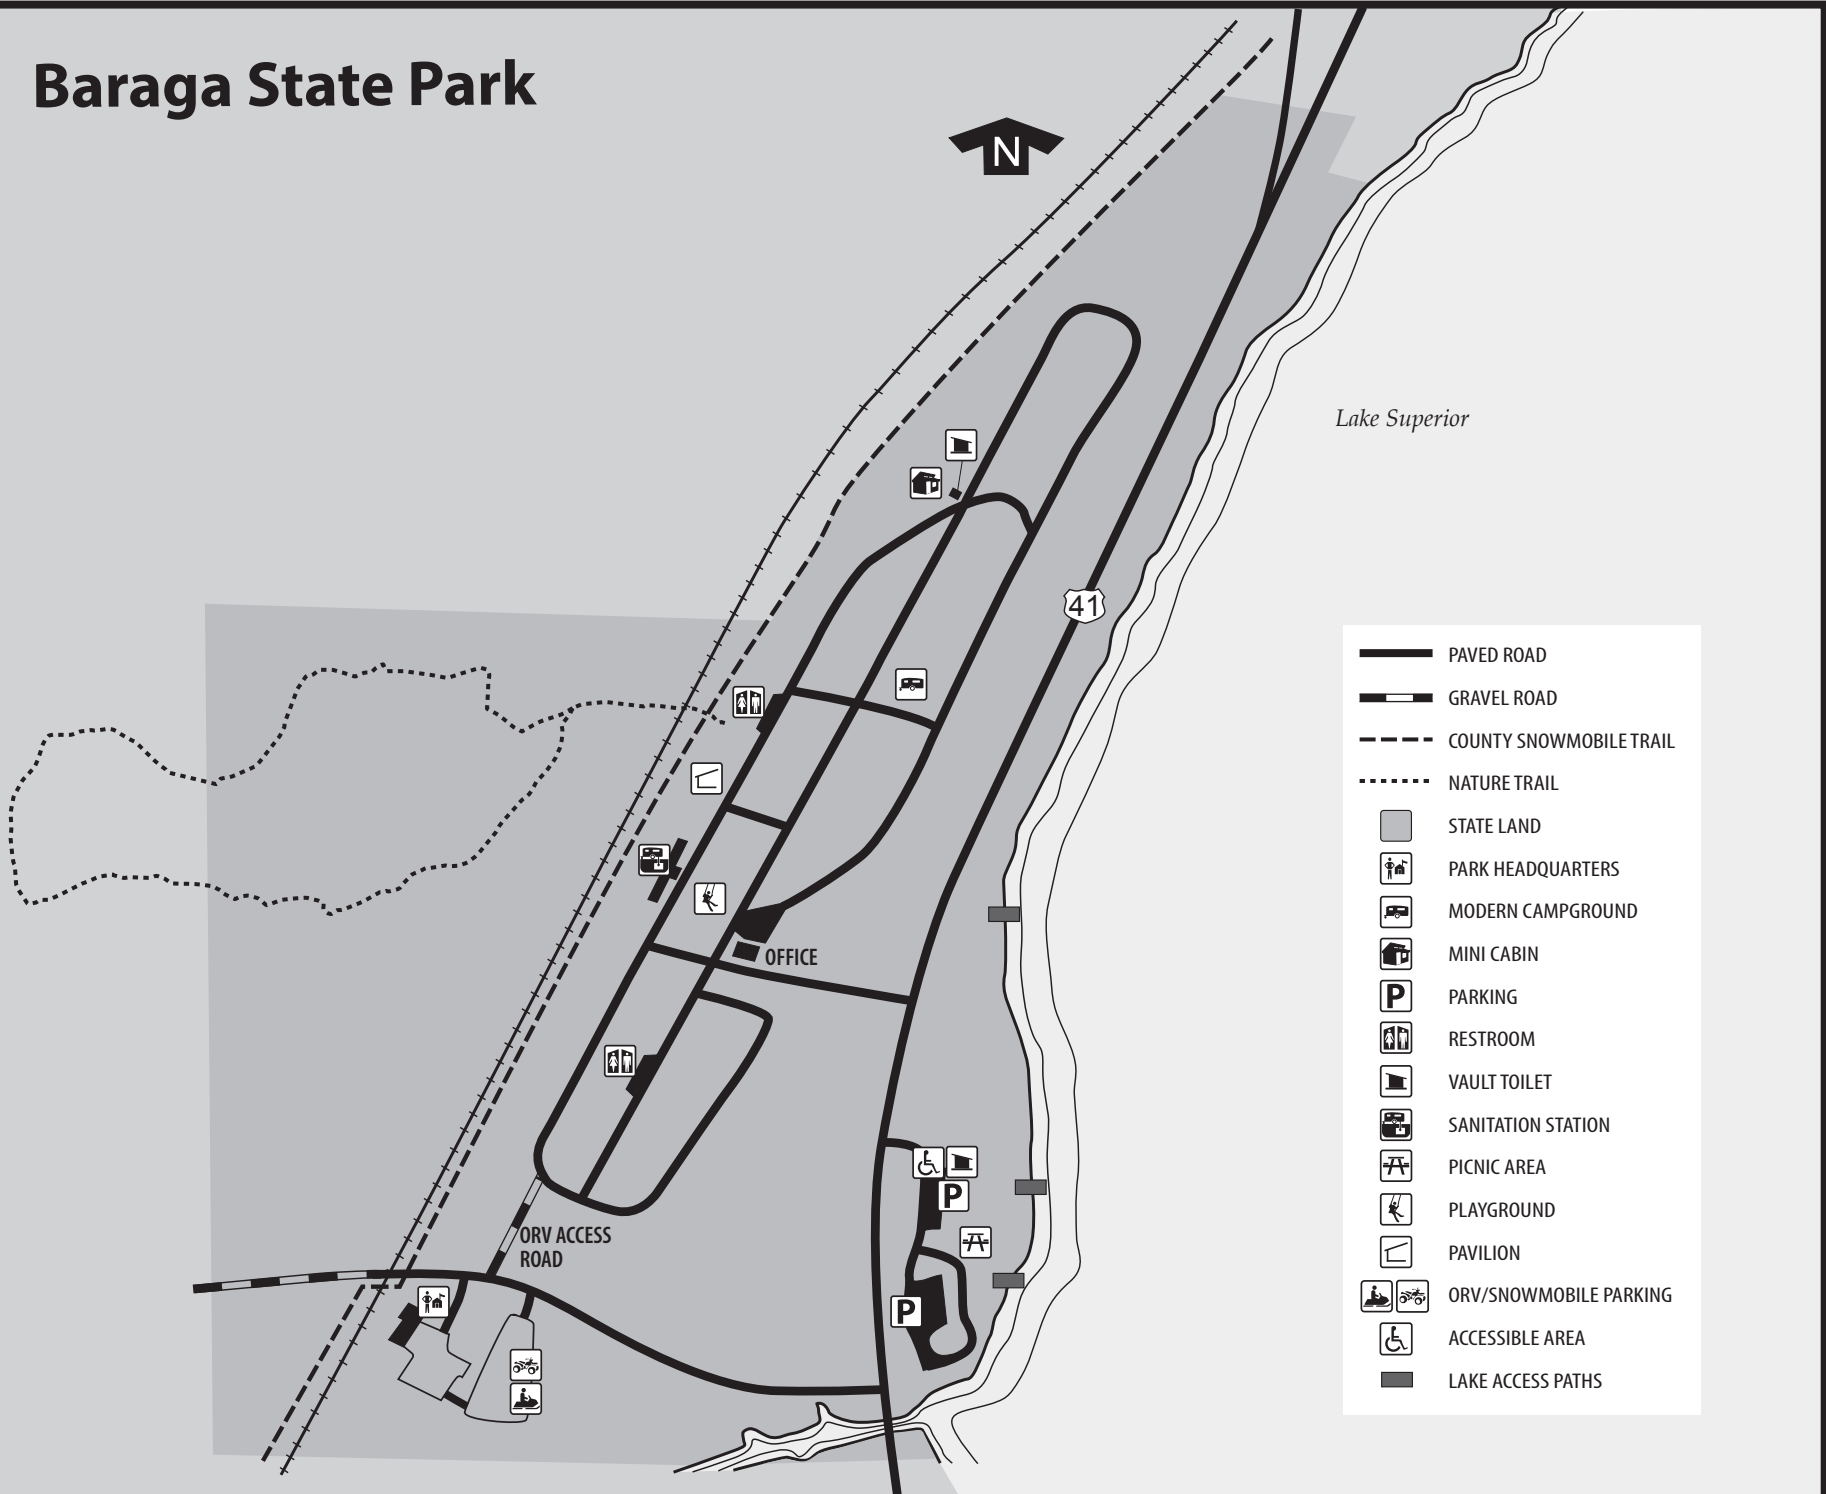

Baraga State Park

Lake Superior

- PAVED ROAD
- GRAVEL ROAD
- COUNTY SNOWMOBILE TRAIL
- NATURE TRAIL
- STATE LAND
- PARK HEADQUARTERS
- MODERN CAMPGROUND
- MINI CABIN
- PARKING
- RESTROOM
- VAULT TOILET
- SANITATION STATION
- PICNIC AREA
- PLAYGROUND
- PAVILION
- ORV/SNOWMOBILE PARKING
- ACCESSIBLE AREA
- LAKE ACCESS PATHS