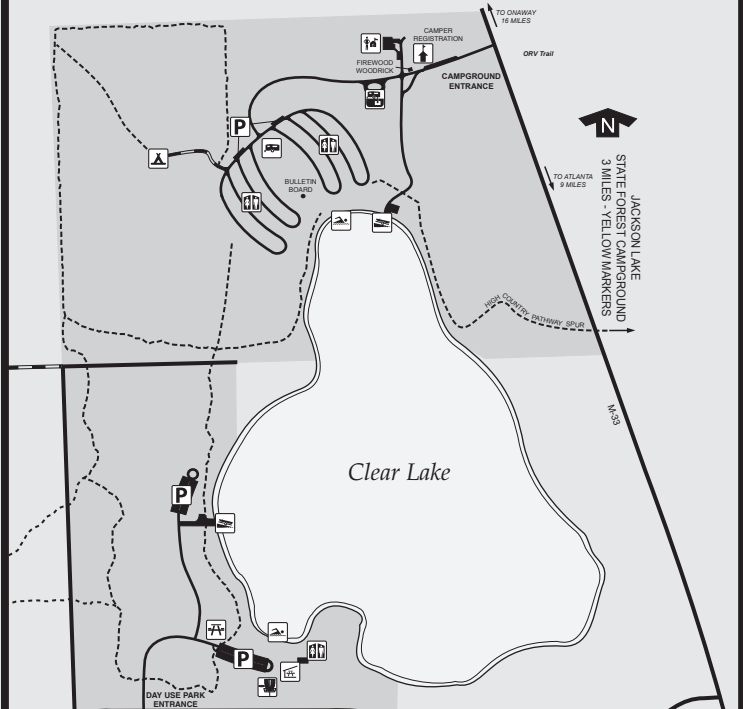

Clear Lake State Park

LEGEND

	PAVED ROAD		BEACH
	GRAVEL ROAD		BOAT LAUNCH
	FOOT TRAIL		PICNIC AREA
	STATE PARK LAND		PICNIC SHELTER
	PARK HEADQUARTERS		PARKING
	CONTACT STATION		MODERN RESTROOM
	MODERN CAMPGROUND		SANITATION STATION
	ORGANIZATION CAMPGROUND		DISC GOLF COURSE