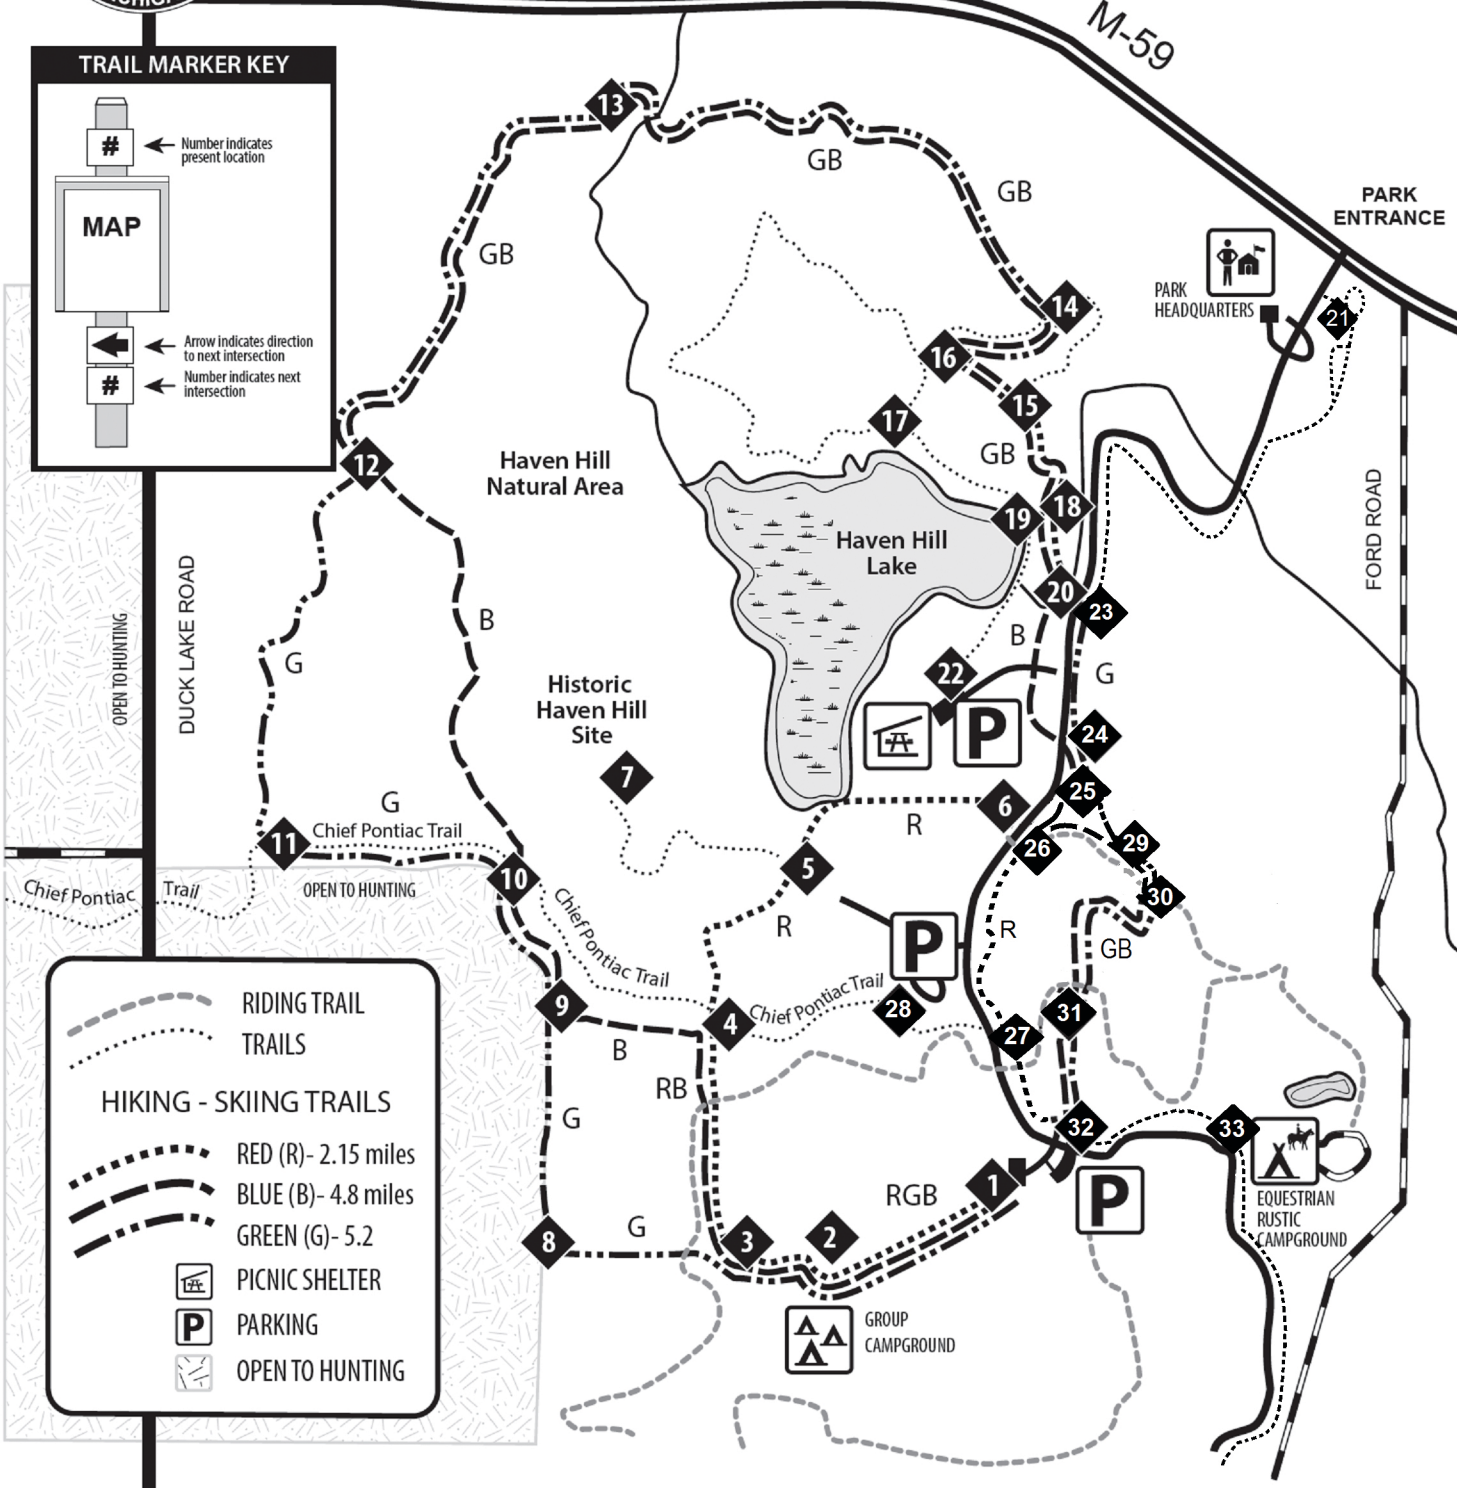

Highland Recreation Area Hiking and Ski Trails

HIGHLAND ROAD

M-59

TRAIL MARKER KEY

← Number indicates present location

MAP

← Arrow indicates direction to next intersection

← Number indicates next intersection

RIDING TRAIL TRAILS

HIKING - SKIING TRAILS

RED (R)- 2.15 miles

BLUE (B)- 4.8 miles

GREEN (G)- 5.2

PICNIC SHELTER

PARKING

OPEN TO HUNTING

NOTE: ALL ANIMALS MUST BE KEPT ON A LEASH, NO LONGER THAN 6 FEET, AT ALL TIMES, YEAR ROUND.

Highland Recreation Area
5200 Highland Road
White Lake, MI 48383
www.michigan.gov/dnr
Phone: 248-889-3750

michigan.gov/recreationpassport

For more information, contact the park at 248-889-3750.