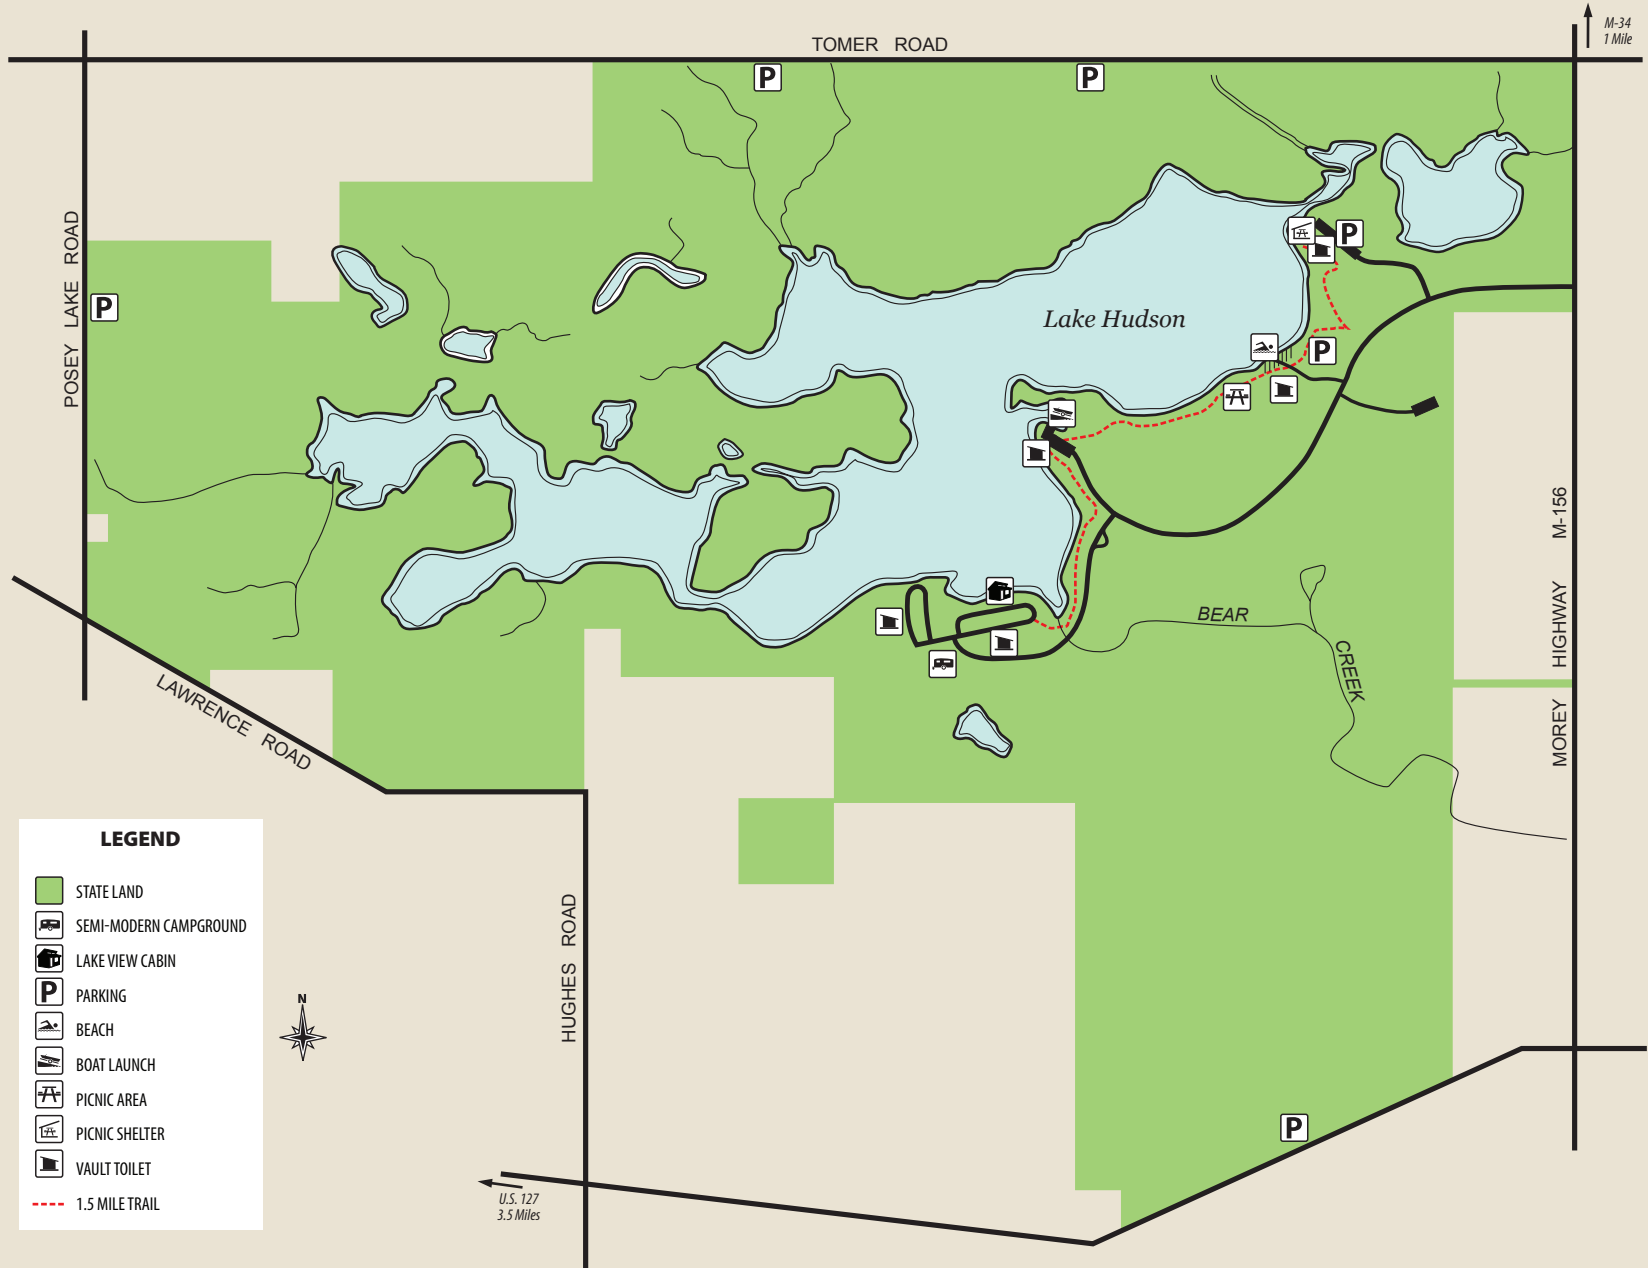

Lake Hudson Recreation Area

LEGEND

- STATE LAND
- SEMI-MODERN CAMPGROUND
- LAKE VIEW CABIN
- PARKING
- BEACH
- BOAT LAUNCH
- PICNIC AREA
- PICNIC SHELTER
- VAULT TOILET
- 1.5 MILE TRAIL