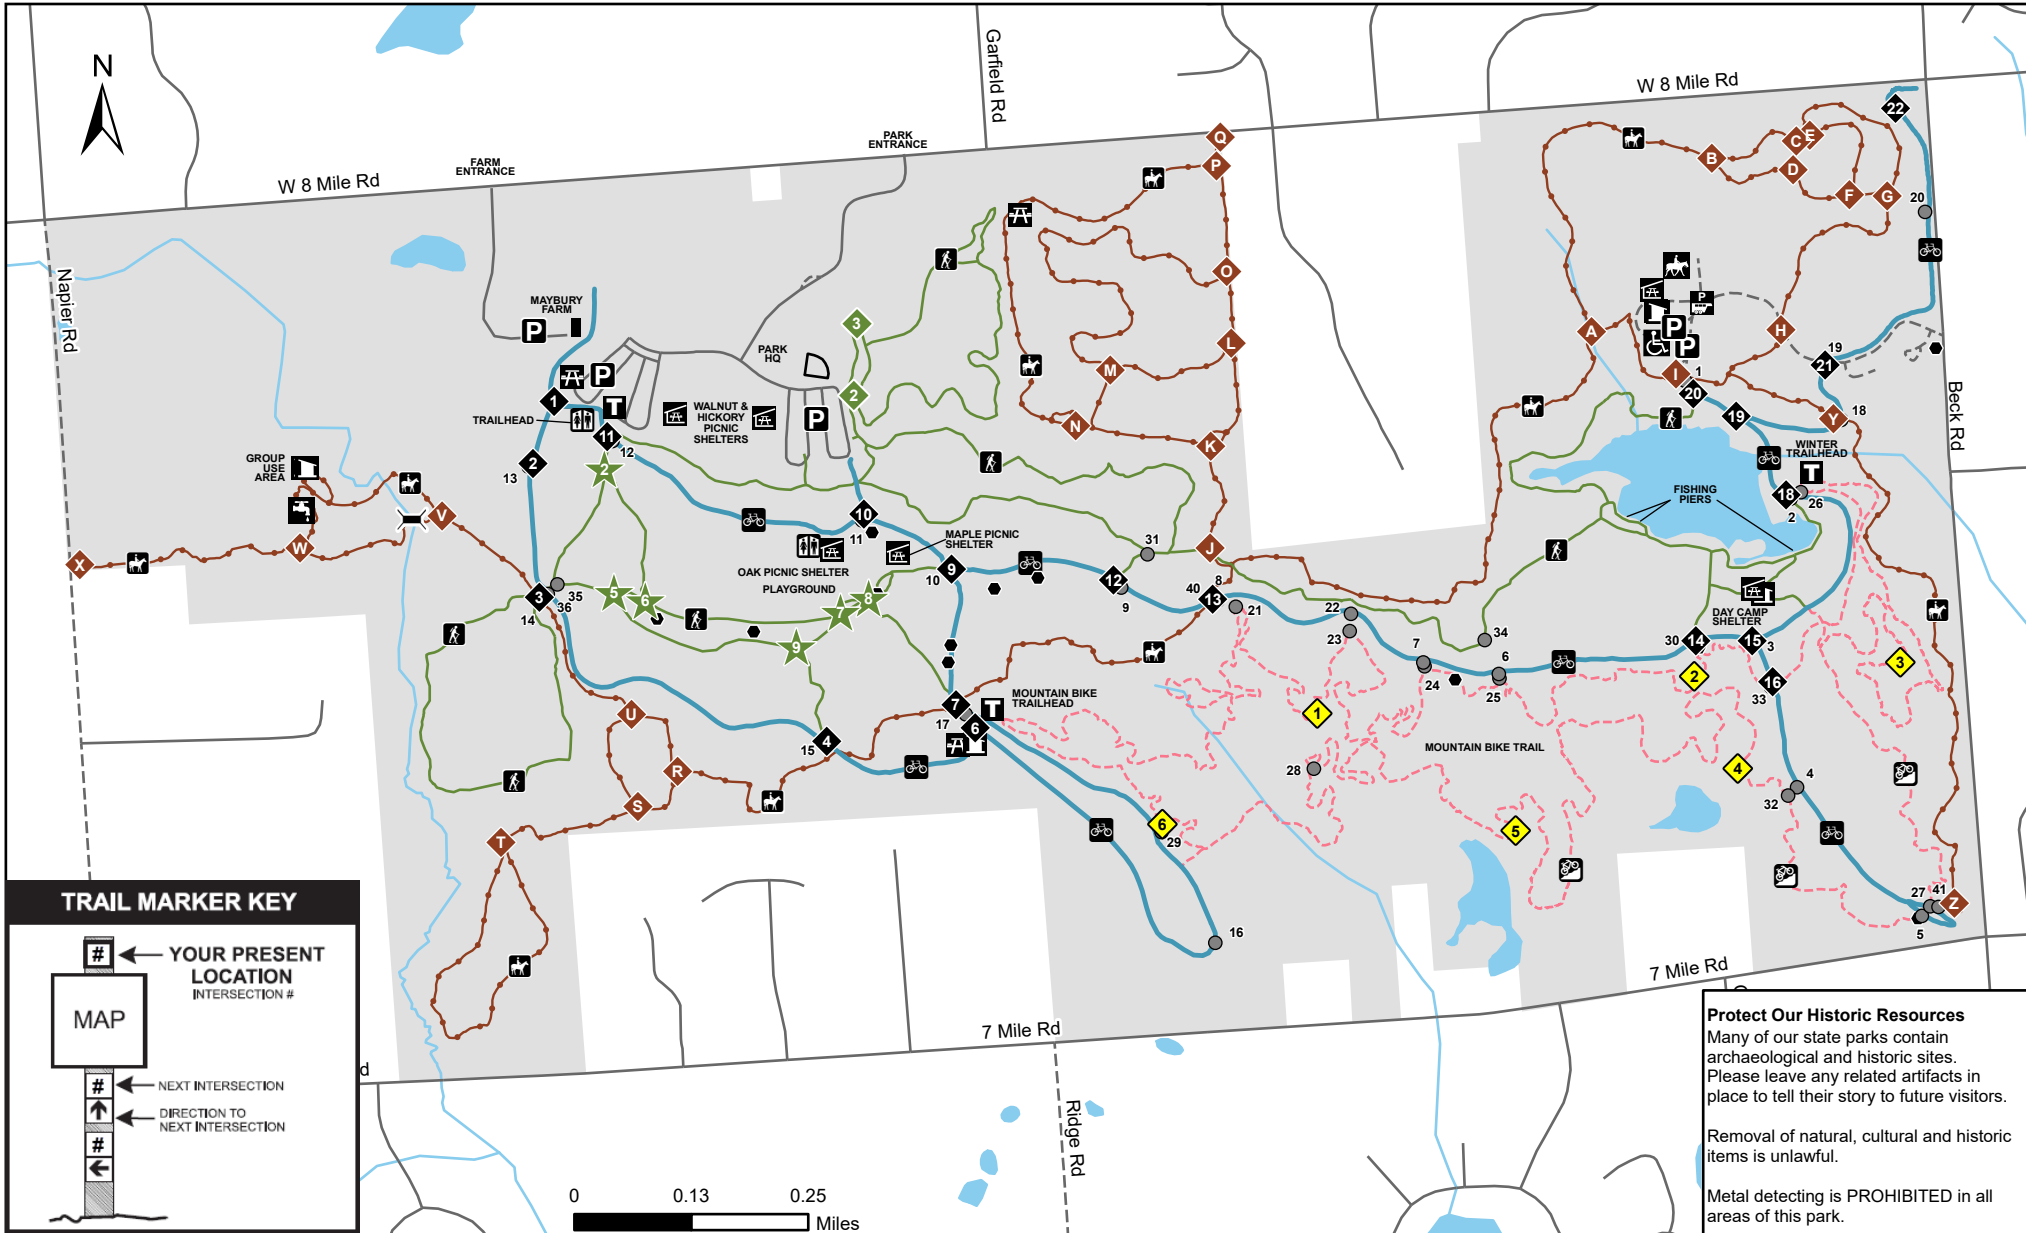

Maybury State Park

Wayne County, MI

Updated: 02/14/2023

- Paved multi-use trail intersection
- Mountain bike trail intersection
- Hiking trail intersection
- Equestrian trail intersection
- Hiking trail intersection
- Emergency Locator
- Sanitorium history marker
- Drinking Water-Hand Pump
- Equestrian Staging
- ADA Mounting Block
- Picnic Area
- Vault Toilet
- Trailhead
- Parking lot
- Picnic shelter
- Modern restroom
- Hiking
- Mountain biking
- Biking
- Equestrian
- Bridges
- Maybury Riding Stable
- Hiking trail
- Mountain biking trail
- Equestrian trail
- Paved multi-use trail
- Designated RailTrail
- Non-Designated RailTrail
- Paved road
- Gravel or dirt road
- Lakes and rivers
- State park boundary

TRAIL MARKER KEY

Protect Our Historic Resources
 Many of our state parks contain archaeological and historic sites. Please leave any related artifacts in place to tell their story to future visitors.
 Removal of natural, cultural and historic items is unlawful.
 Metal detecting is PROHIBITED in all areas of this park.