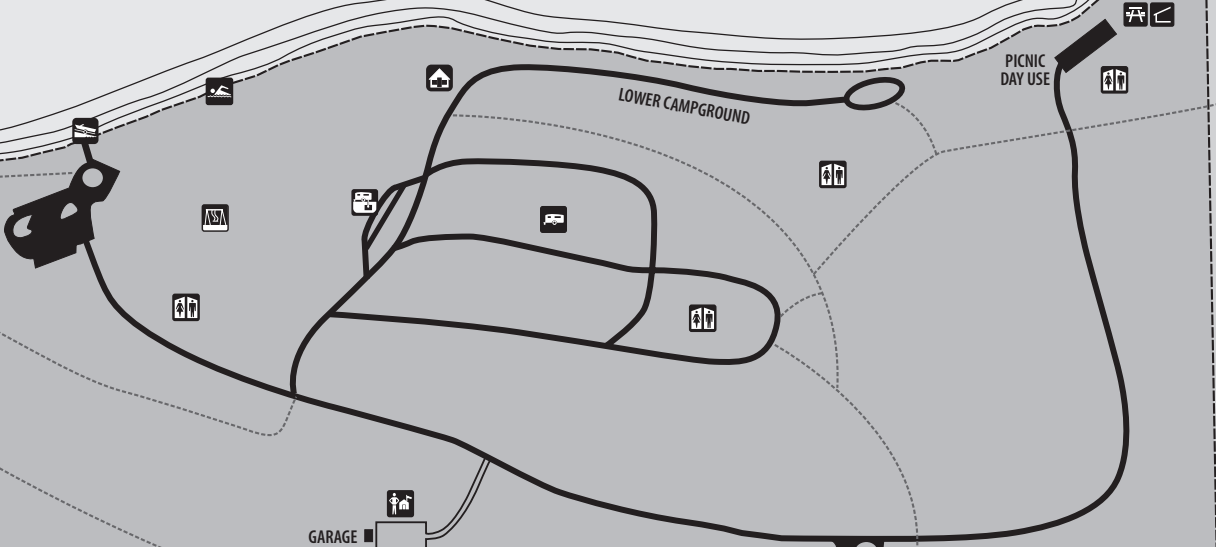

Black Lake

**LEGEND**

- PAVED ROAD
- WALKING/BIKING TRAIL
- PARK BOUNDARY
- STATE LAND
- CONTACT STATION
- HEADQUARTERS
- CAMPER CABIN
- PICNIC AREA
- PAVILION
- PLAY AREA
- CAMPGROUND
- SANITATION STATION
- BOAT LAUNCH
- BEACH
- RESTROOM

# Onaway State Park

Bonz Beach Highway

To Onaway