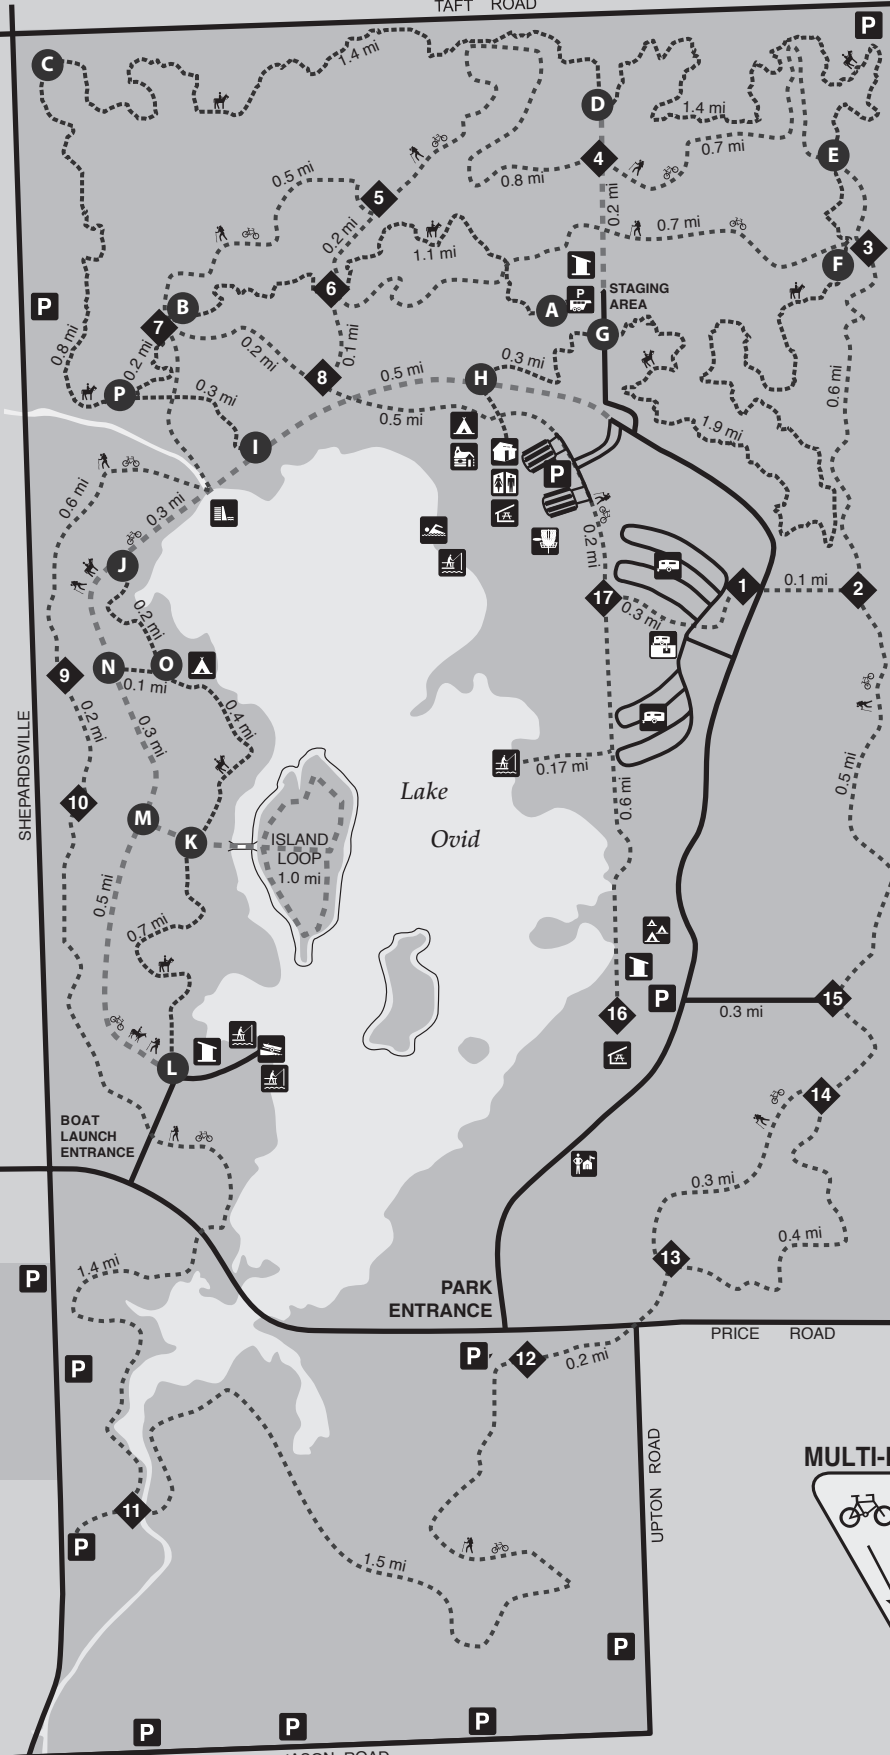

Sleepy Hollow State Park

TAFT ROAD

TRAIL MARKER KEY

4 ← Number indicates present location

MAP

5 → ← Next intersection

7 → ← Direction to next intersection

- BEACH
- BOAT LAUNCH
- CABIN
- RUSTIC CABIN
- HIKE-IN CAMPSITE
- GROUP CAMPSITE
- CAMPGROUND
- EQUESTRIAN TRAILHEAD
- FISHING PIER
- OUTHOUSE
- PARK HEADQUARTERS
- PARKING
- PICNIC SHELTER
- RESTROOMS
- DISC GOLF COURSE
- ROAD
- HIKE/BIKE TRAIL
- HORSE TRAIL
- HIKE/BIKE/HORSE TRAIL

MULTI-PURPOSE TRAIL

JASON ROAD