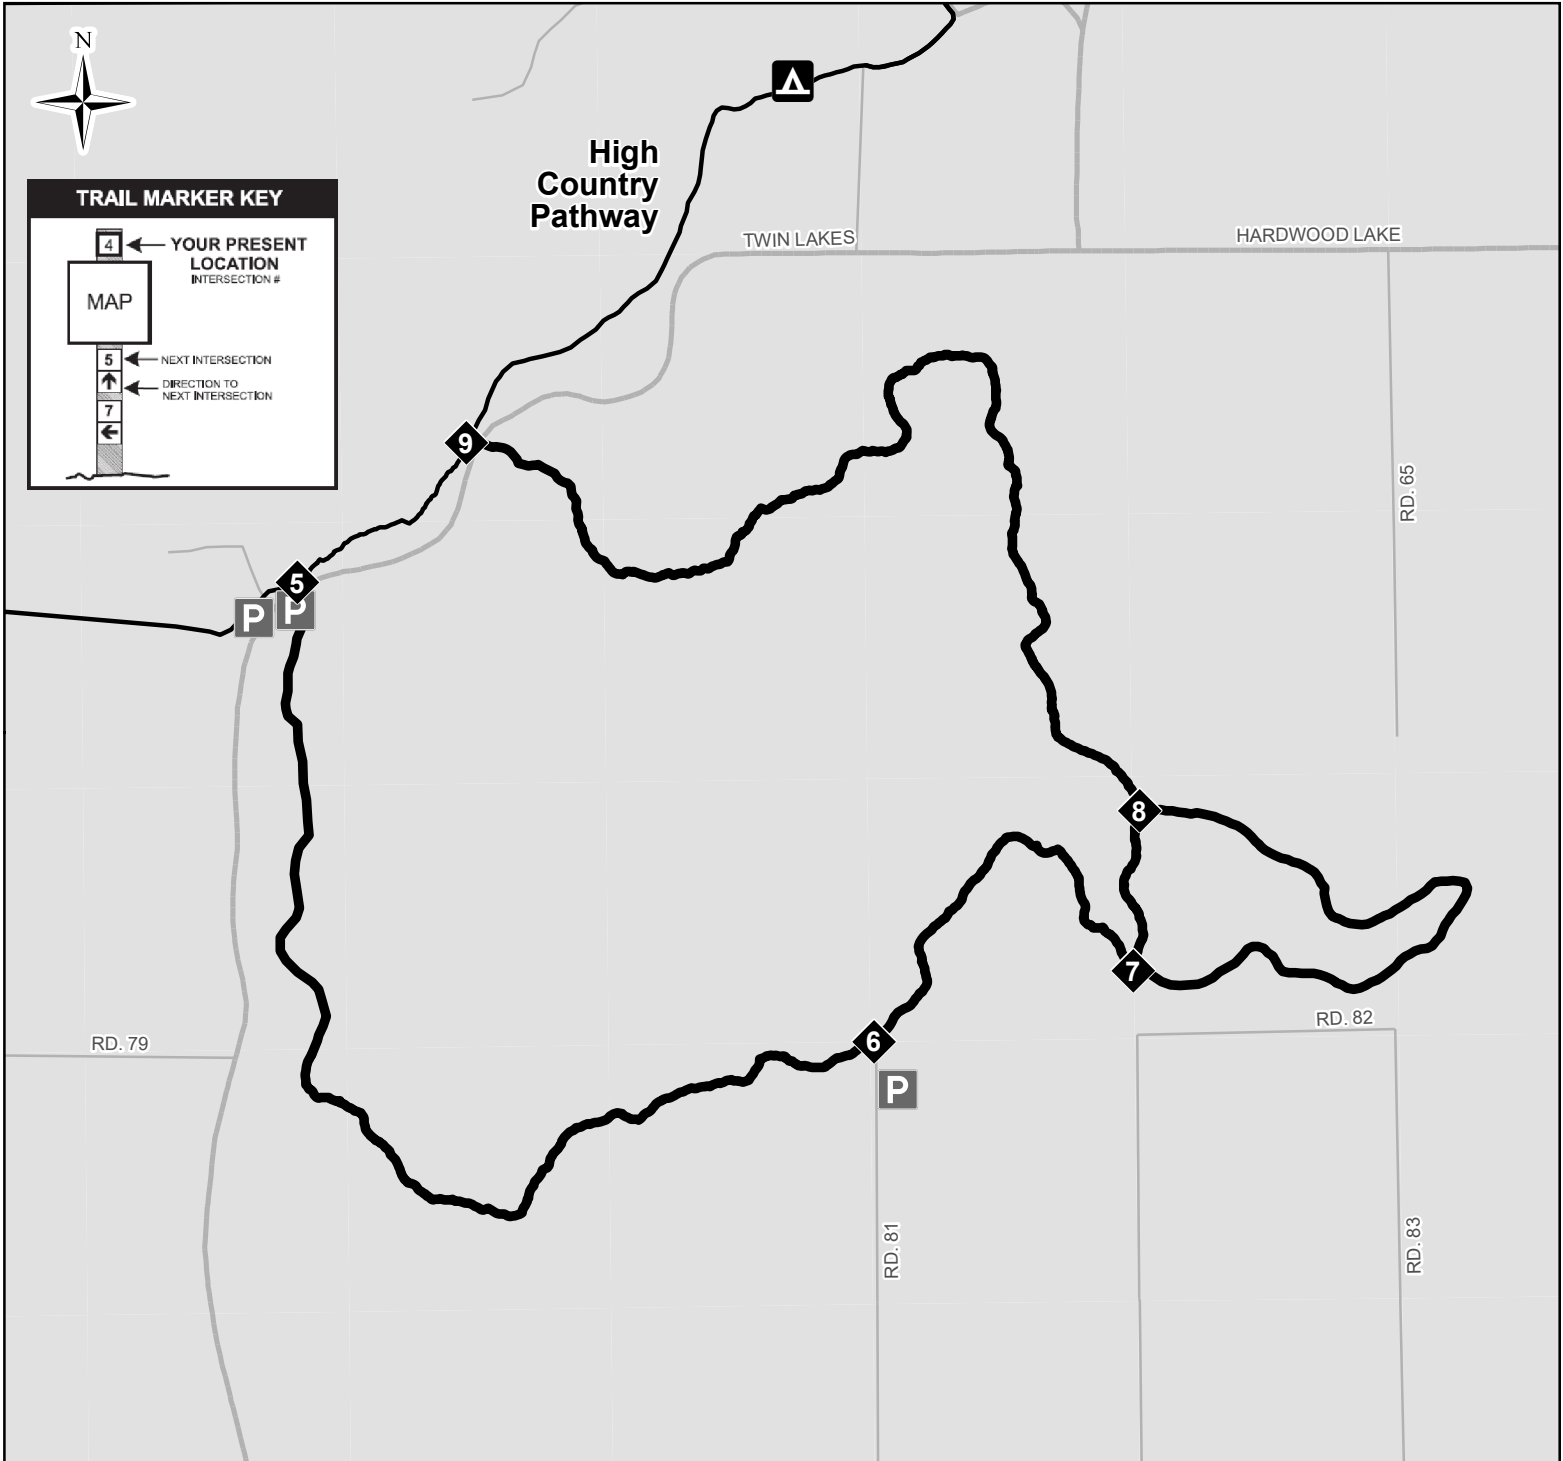

# Towerman's Watch Pathway

**TRAIL MARKER KEY**

4 ← YOUR PRESENT LOCATION  
LOCATION INTERSECTION #

MAP

5 ← NEXT INTERSECTION

↑ ← DIRECTION TO NEXT INTERSECTION

7 ←

- Parking Lot
- Campground
- Towerman's Watch Pathway
- Multi-Use Pathway
- State Forest Road
- County Gravel or Dirt Road
- State Land

DISCLAIMER: Trails shown on this map are an approximate representation of the trail system at the time of publication and may not reflect current ground conditions.