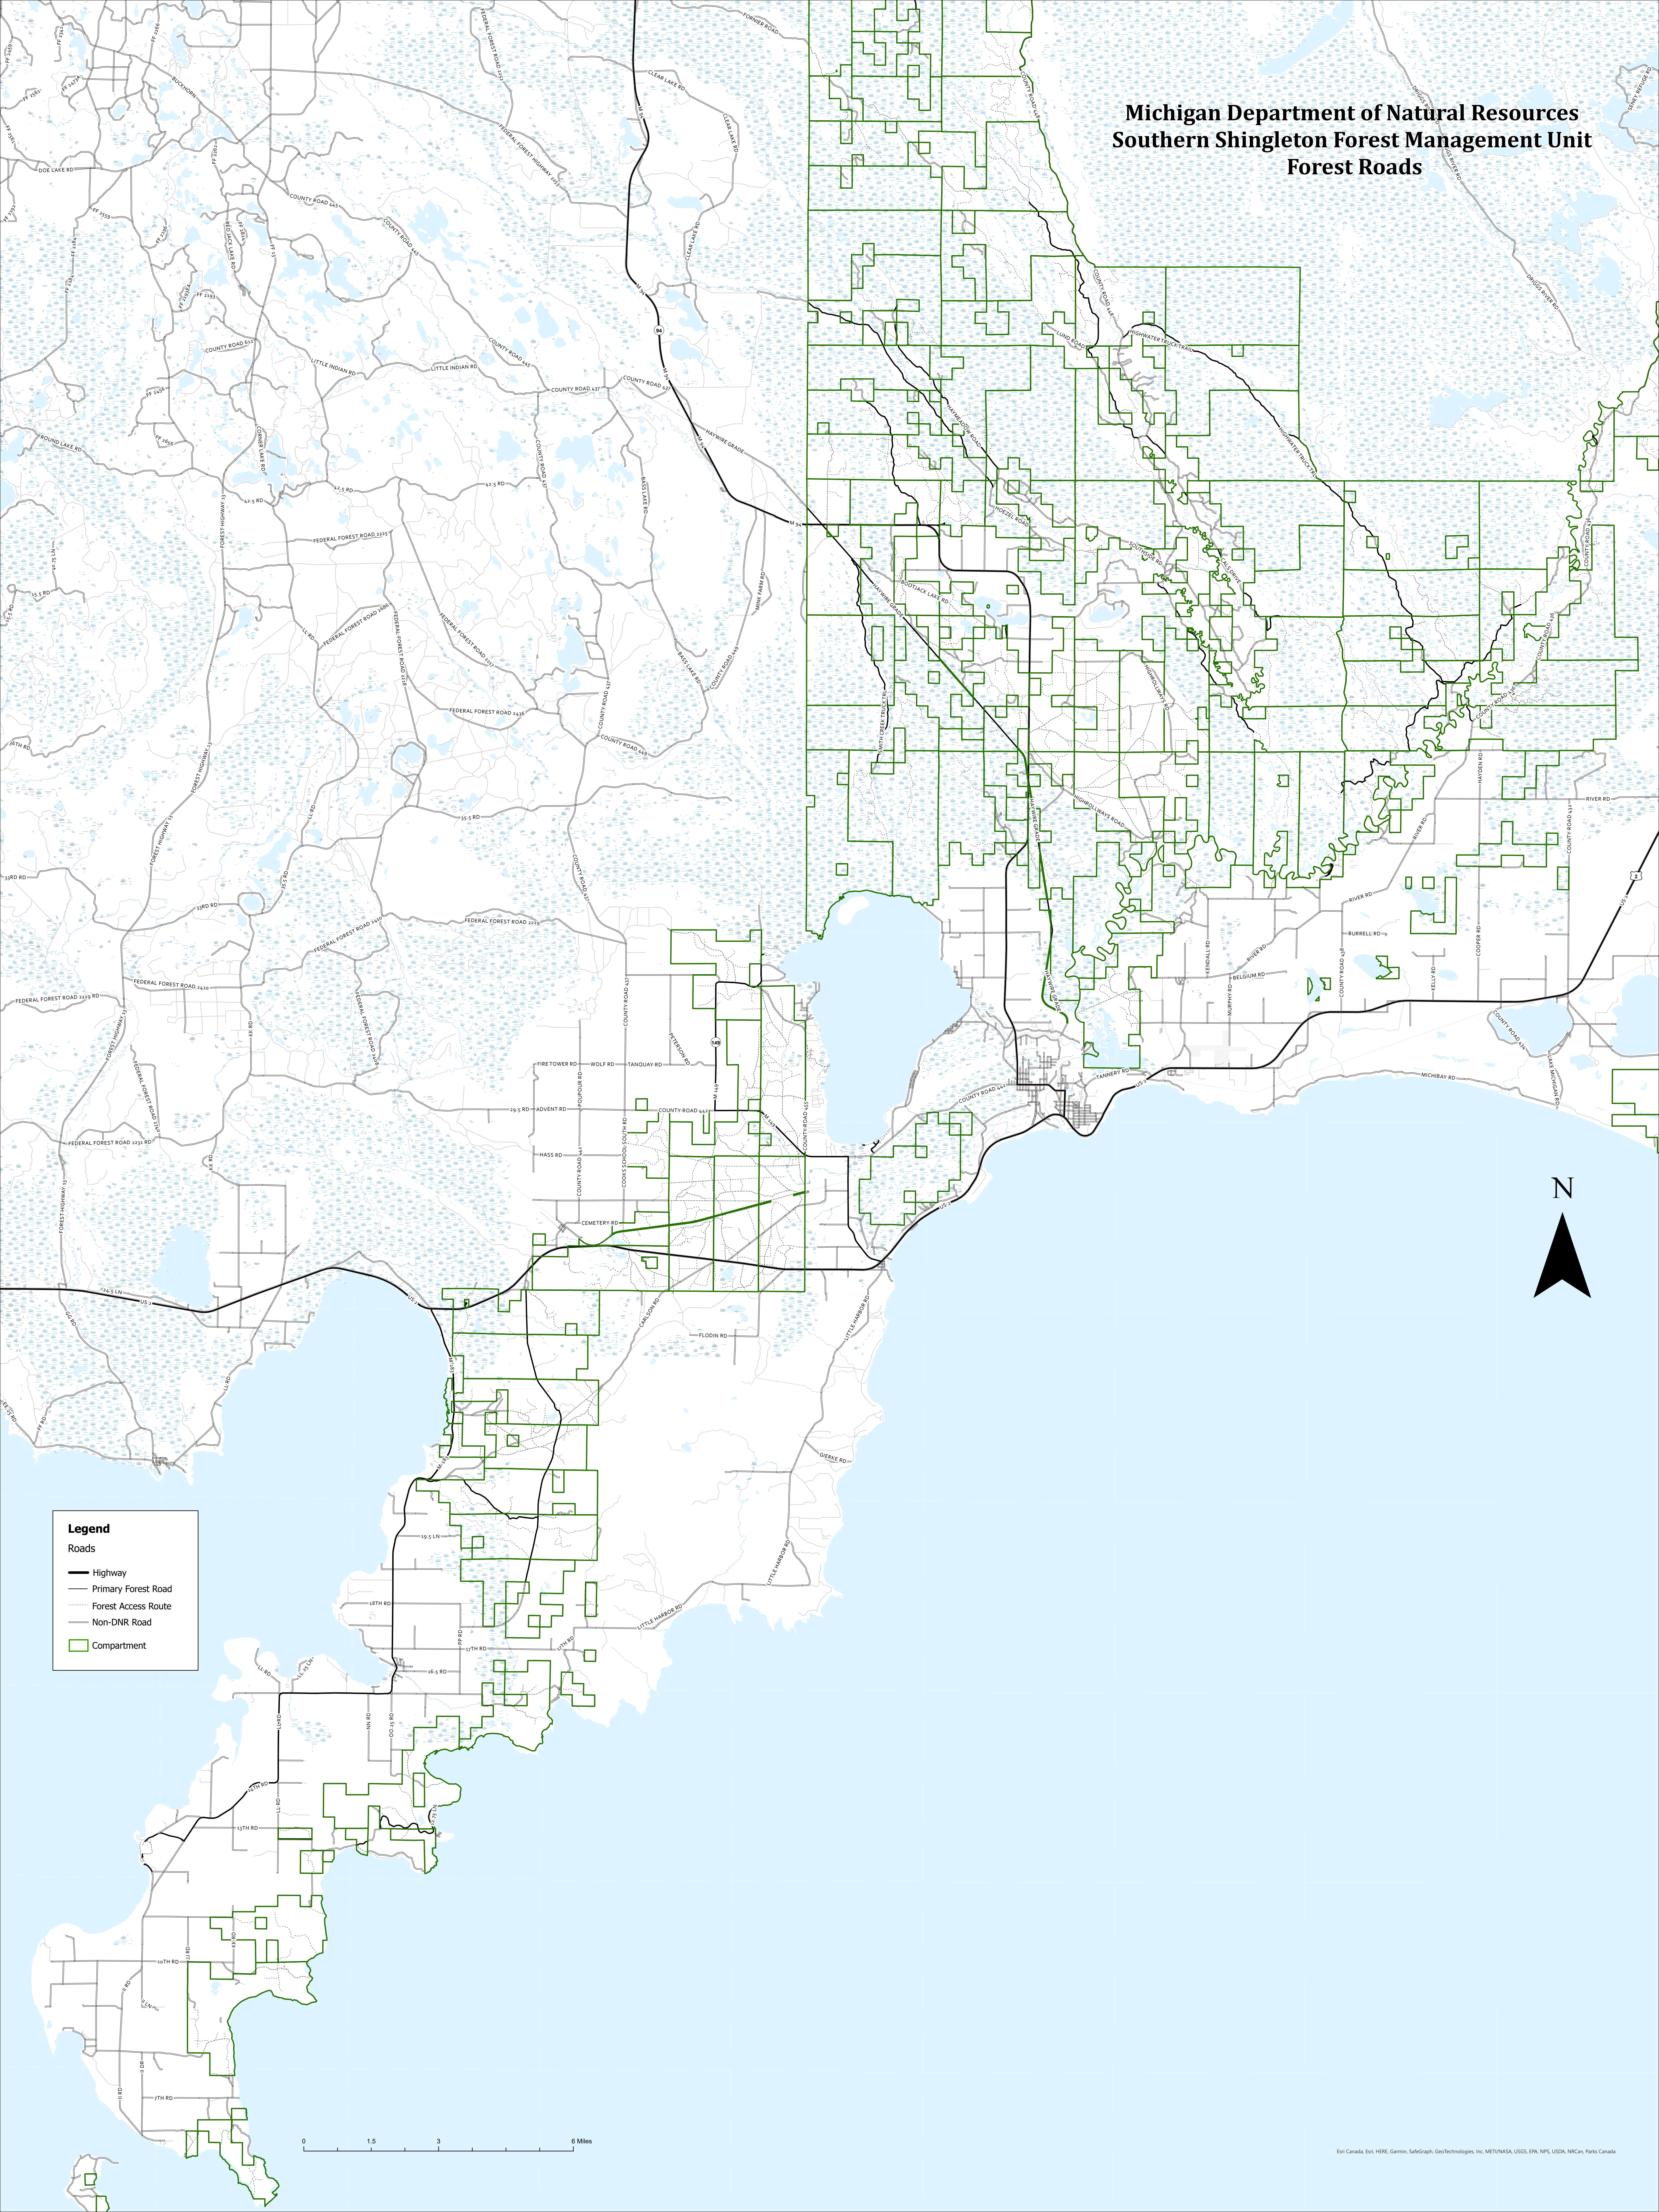

Michigan Department of Natural Resources
Southern Shingleton Forest Management Unit
Forest Roads

Legend

Roads

- Highway
- Primary Forest Road
- Forest Access Route
- Non-DNR Road
- Compartment