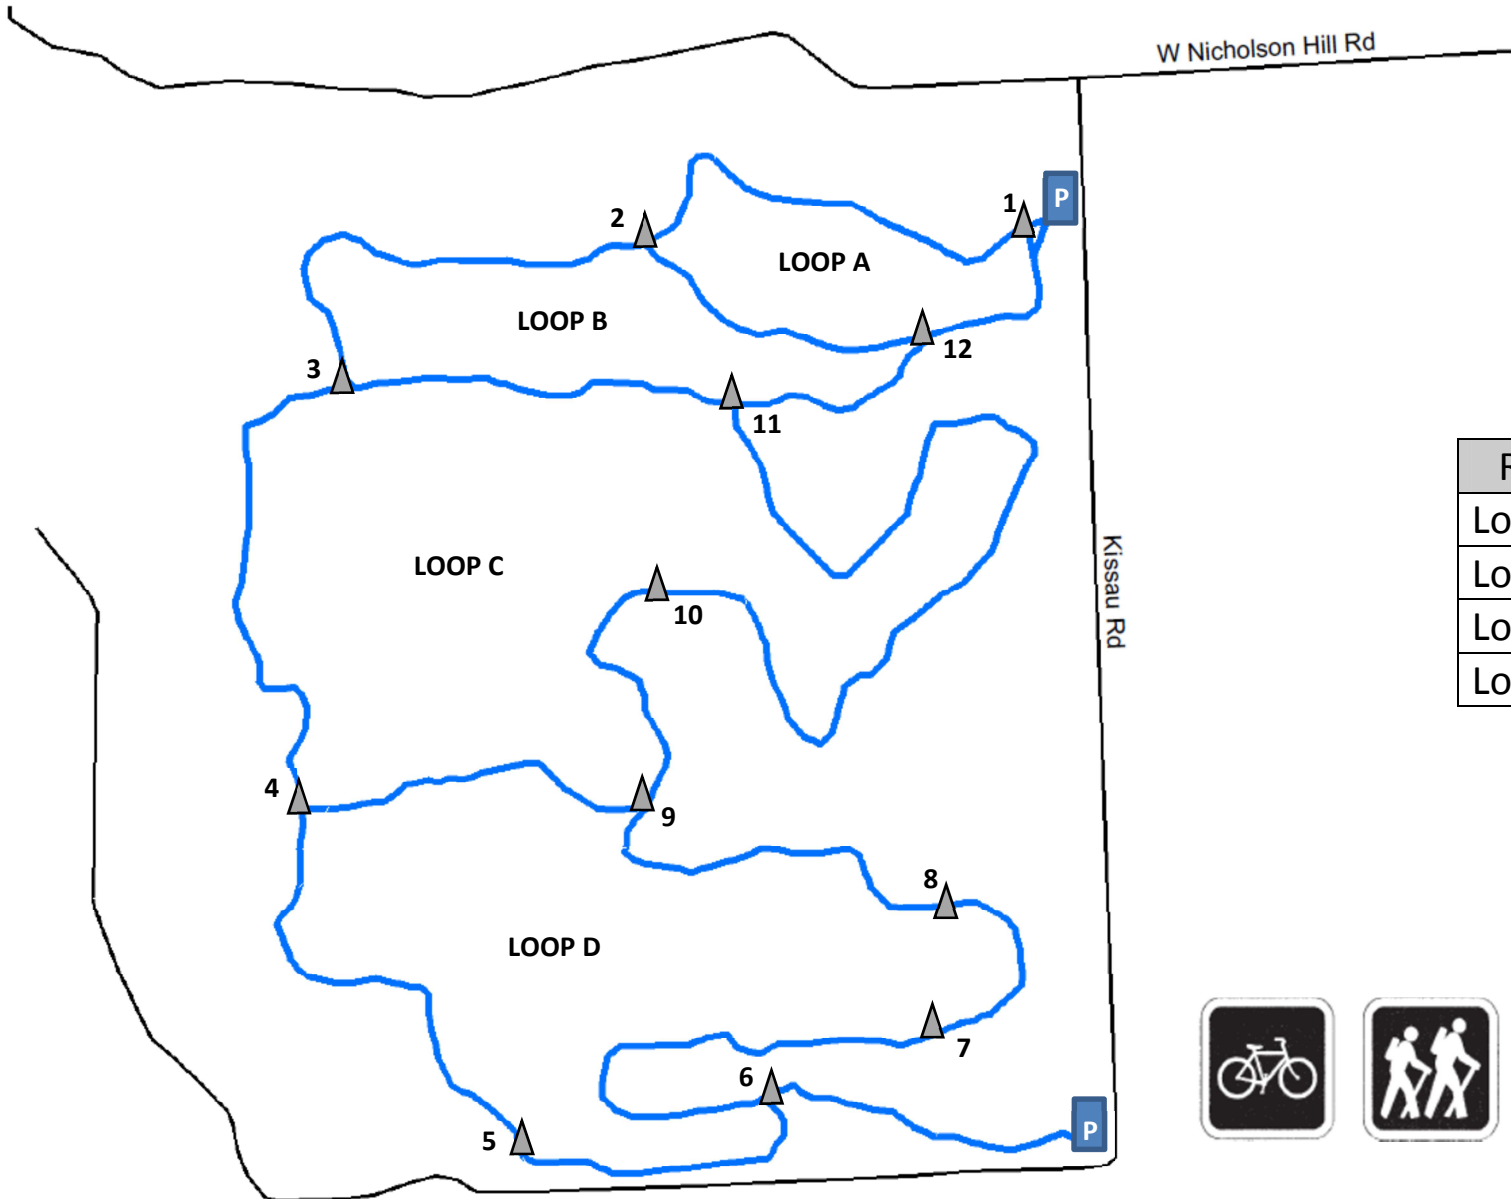

# Chippewa Hills Pathway

Pathway maintained by Thunder Bay Trails Association (TBTA)  
in partnership with  
Michigan Department of Natural Resources (DNR)

ROUTE	MI
Loop A	1.0
Loop B	2.2
Loop C	2.9
Loop D	2.6