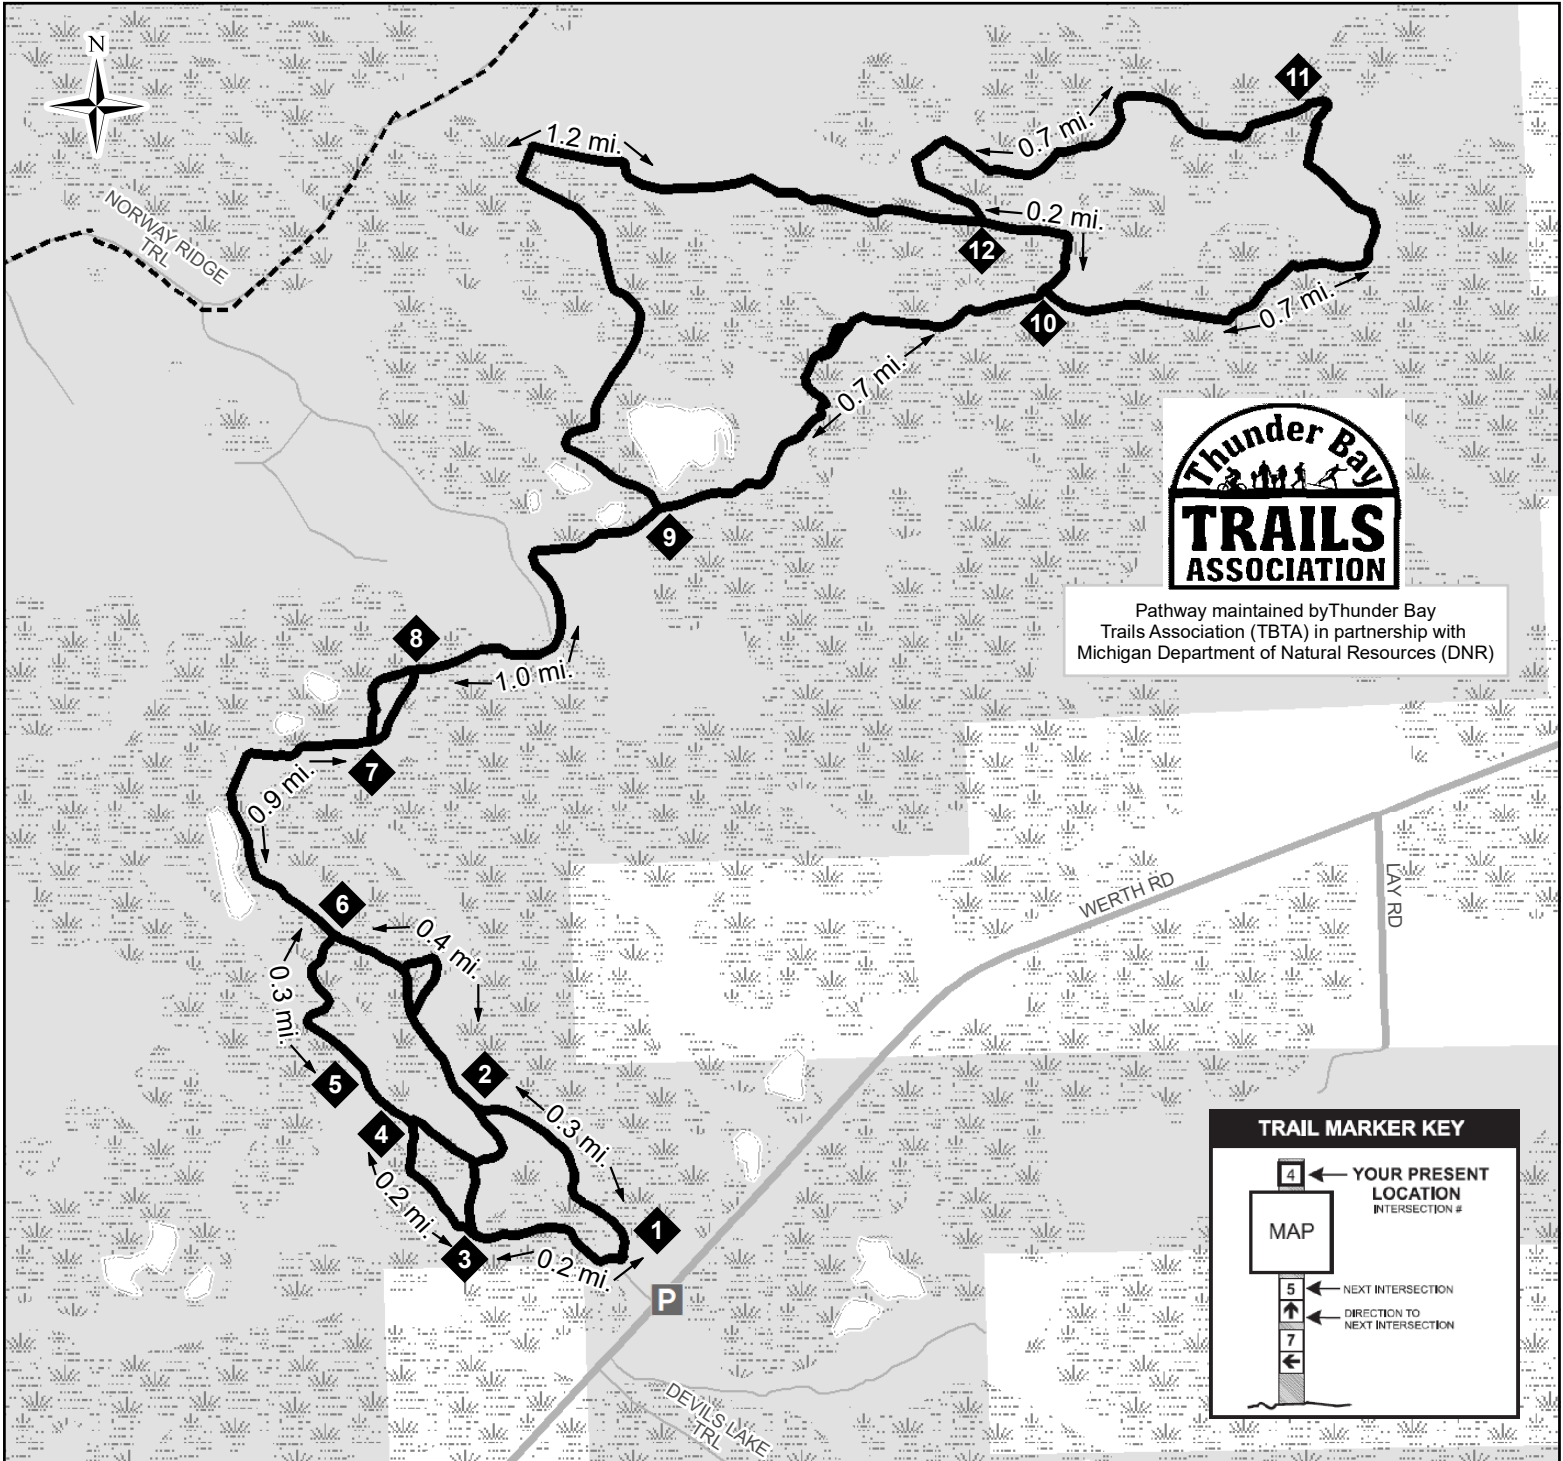

Norway Ridge Pathway

Pathway maintained by Thunder Bay Trails Association (TBTA) in partnership with Michigan Department of Natural Resources (DNR)

- Trail Marker
- Lake
- Parking Lot
- Wetland
- Norway Ridge Pathway
- State Land
- Motorized Trails
- State Forest Road
- Federal/State/County Paved

0 0.25 0.5 Miles

Updated: June 11, 2019

DISCLAIMER: Trails shown on this map are an approximate representation of the trail system at the time of publication and may not reflect current ground conditions.