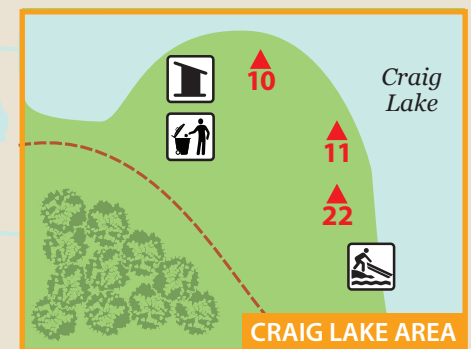

# Craig Lake State Park

## LEGEND

- STATE PARK LAND
- PAVED ROAD
- GRAVEL ROAD
- NORTH COUNTRY TRAIL
- FOOT TRAIL
- PORTAGE
- GATE ON ROAD
- RUSTIC CABIN
- PARKING
- WINTER PARKING
- YURT
- BACKCOUNTRY CAMPSITE
- INFORMATION
- VAULT TOILET
- BOAT LAUNCH
- CANOE LAUNCH
- TRASH
- WOODS