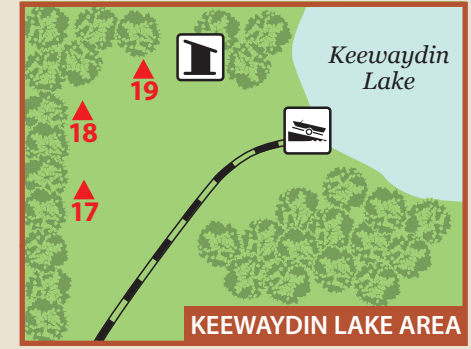

# Craig Lake State Park

## LEGEND

- STATE PARK LAND
- PAVED ROAD
- GRAVEL ROAD
- NORTH COUNTRY TRAIL
- FOOT TRAIL
- PORTAGE
- GATE ON ROAD
- RUSTIC CABIN
- PARKING
- WINTER PARKING
- YURT
- BACKCOUNTRY CAMPSITE
- INFORMATION
- VAULT TOILET
- BOAT LAUNCH
- CANOE LAUNCH
- TRASH
- WOODS