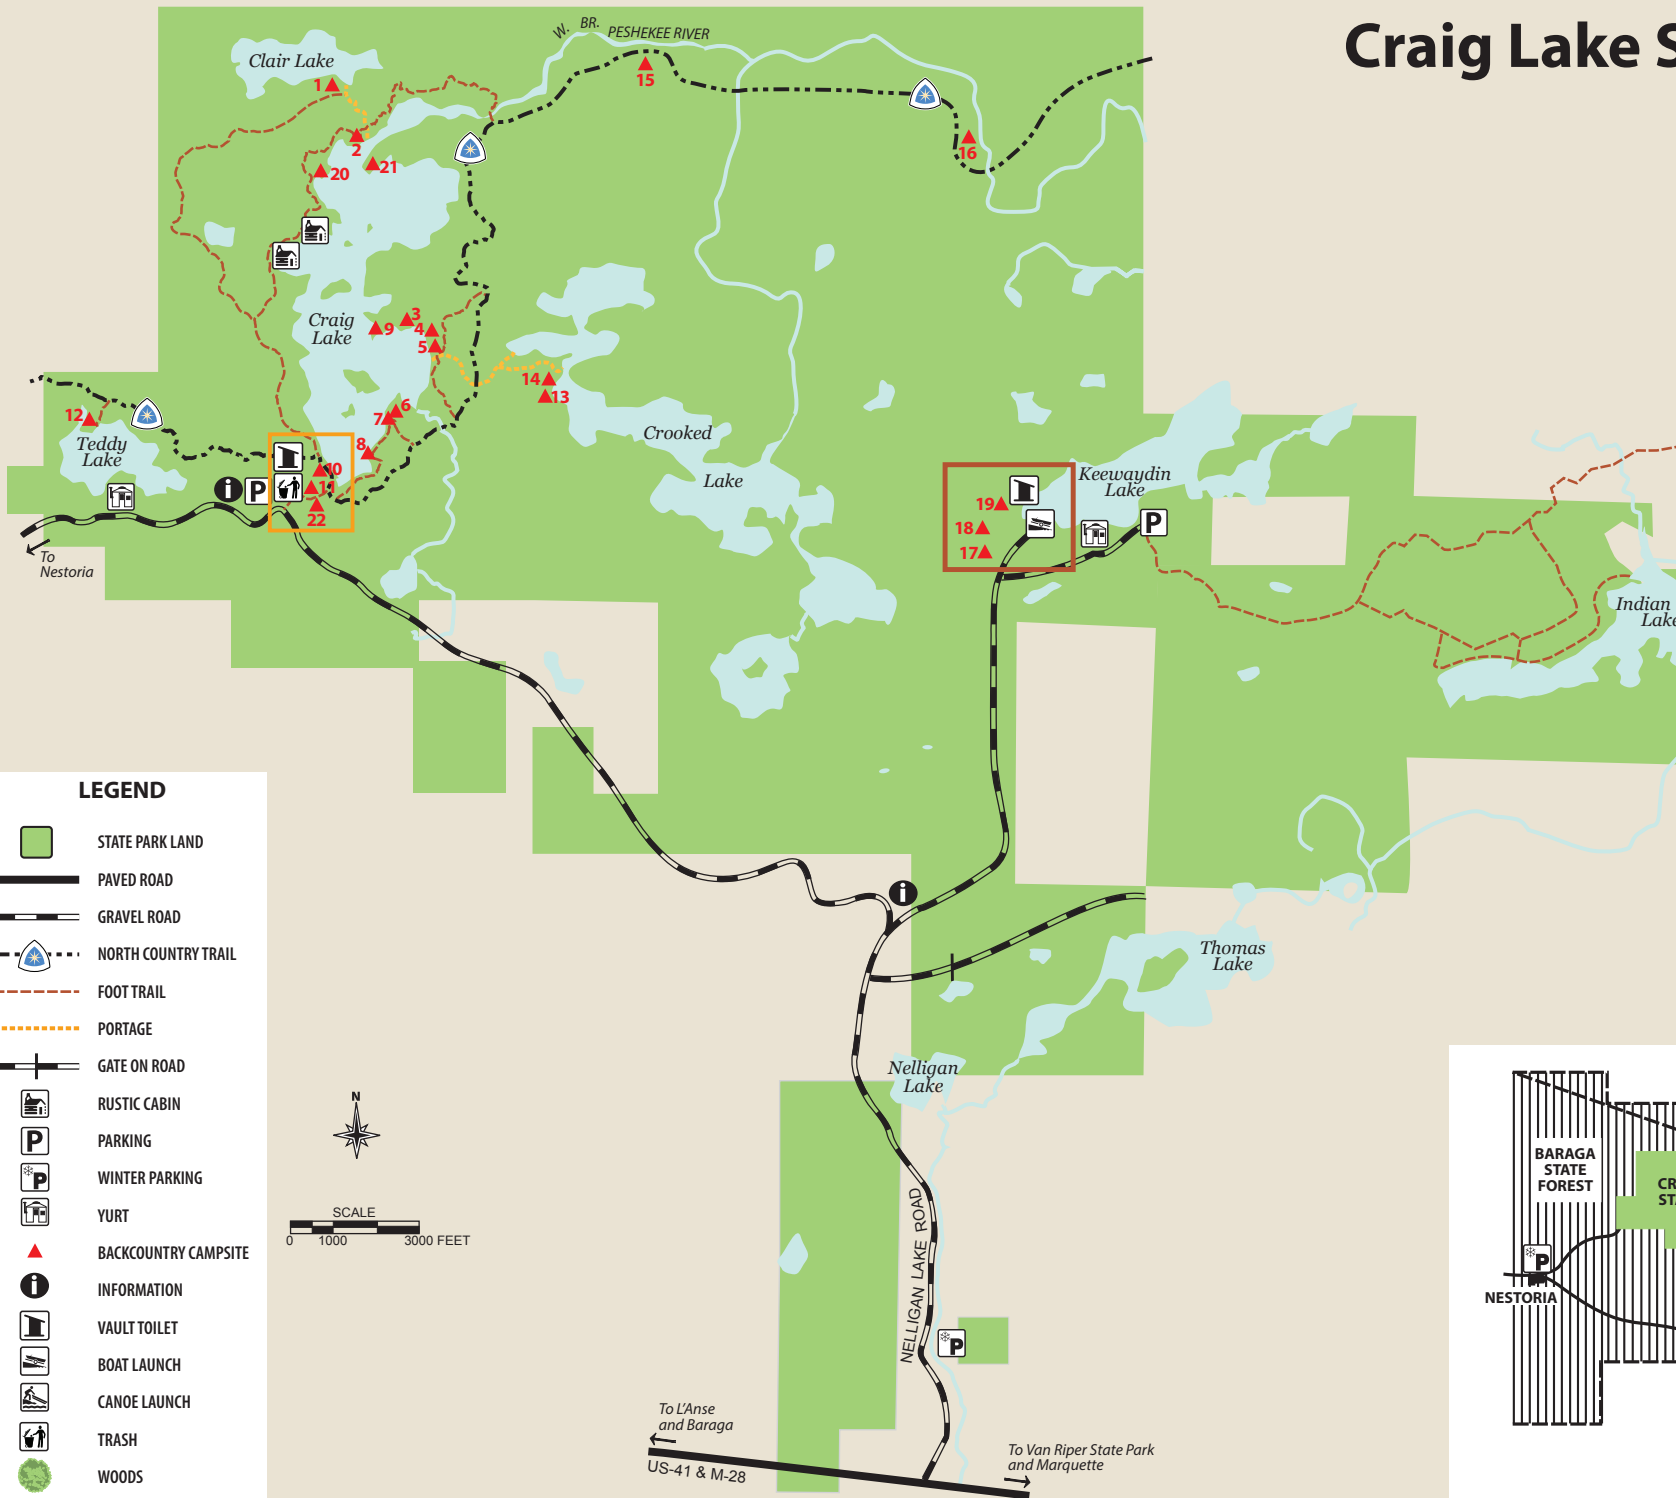

# Craig Lake State Park

## LEGEND

- STATE PARK LAND
- PAVED ROAD
- GRAVEL ROAD
- NORTH COUNTRY TRAIL
- FOOT TRAIL
- PORTAGE
- GATE ON ROAD
- RUSTIC CABIN
- PARKING
- WINTER PARKING
- YURT
- BACKCOUNTRY CAMPSITE
- INFORMATION
- VAULT TOILET
- BOAT LAUNCH
- CANOE LAUNCH
- TRASH
- WOODS