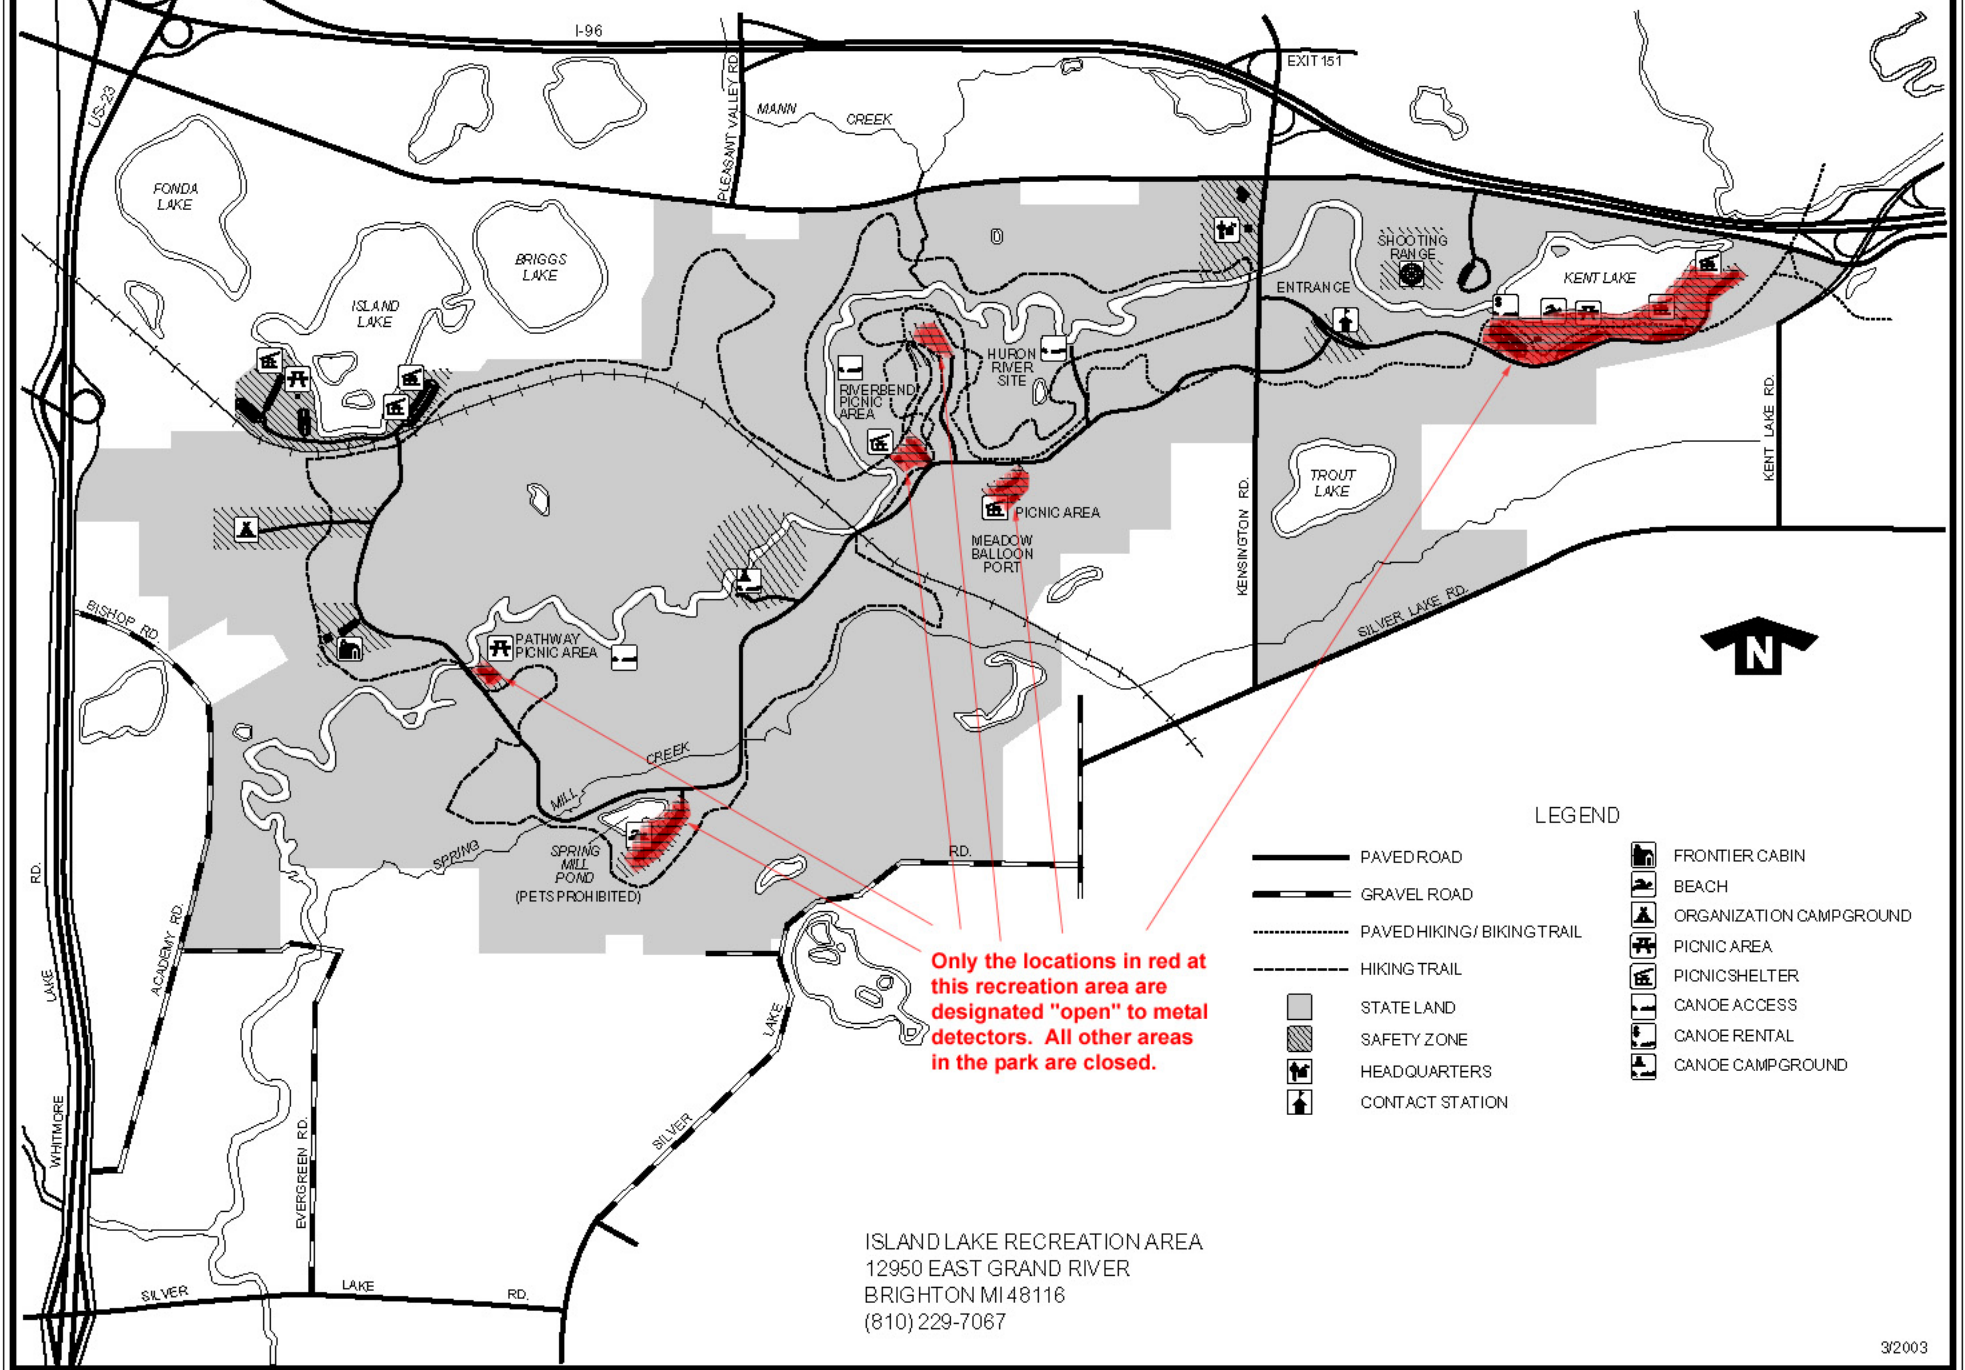

# Island Lake Recreation Area

**Only the locations in red at this recreation area are designated "open" to metal detectors. All other areas in the park are closed.**

### LEGEND

- |  |                           |  |                         |
|--|---------------------------|--|-------------------------|
|  | PAVED ROAD                |  | FRONTIER CABIN          |
|  | GRAVEL ROAD               |  | BEACH                   |
|  | PAVED HIKING/BIKING TRAIL |  | ORGANIZATION CAMPGROUND |
|  | HIKING TRAIL              |  | PICNIC AREA             |
|  | STATE LAND                |  | PICNIC SHELTER          |
|  | SAFETY ZONE               |  | CANOE ACCESS            |
|  | HEADQUARTERS              |  | CANOE RENTAL            |
|  | CONTACT STATION           |  | CANOE CAMPGROUND        |

ISLAND LAKE RECREATION AREA  
 12950 EAST GRAND RIVER  
 BRIGHTON MI 48116  
 (810) 229-7067