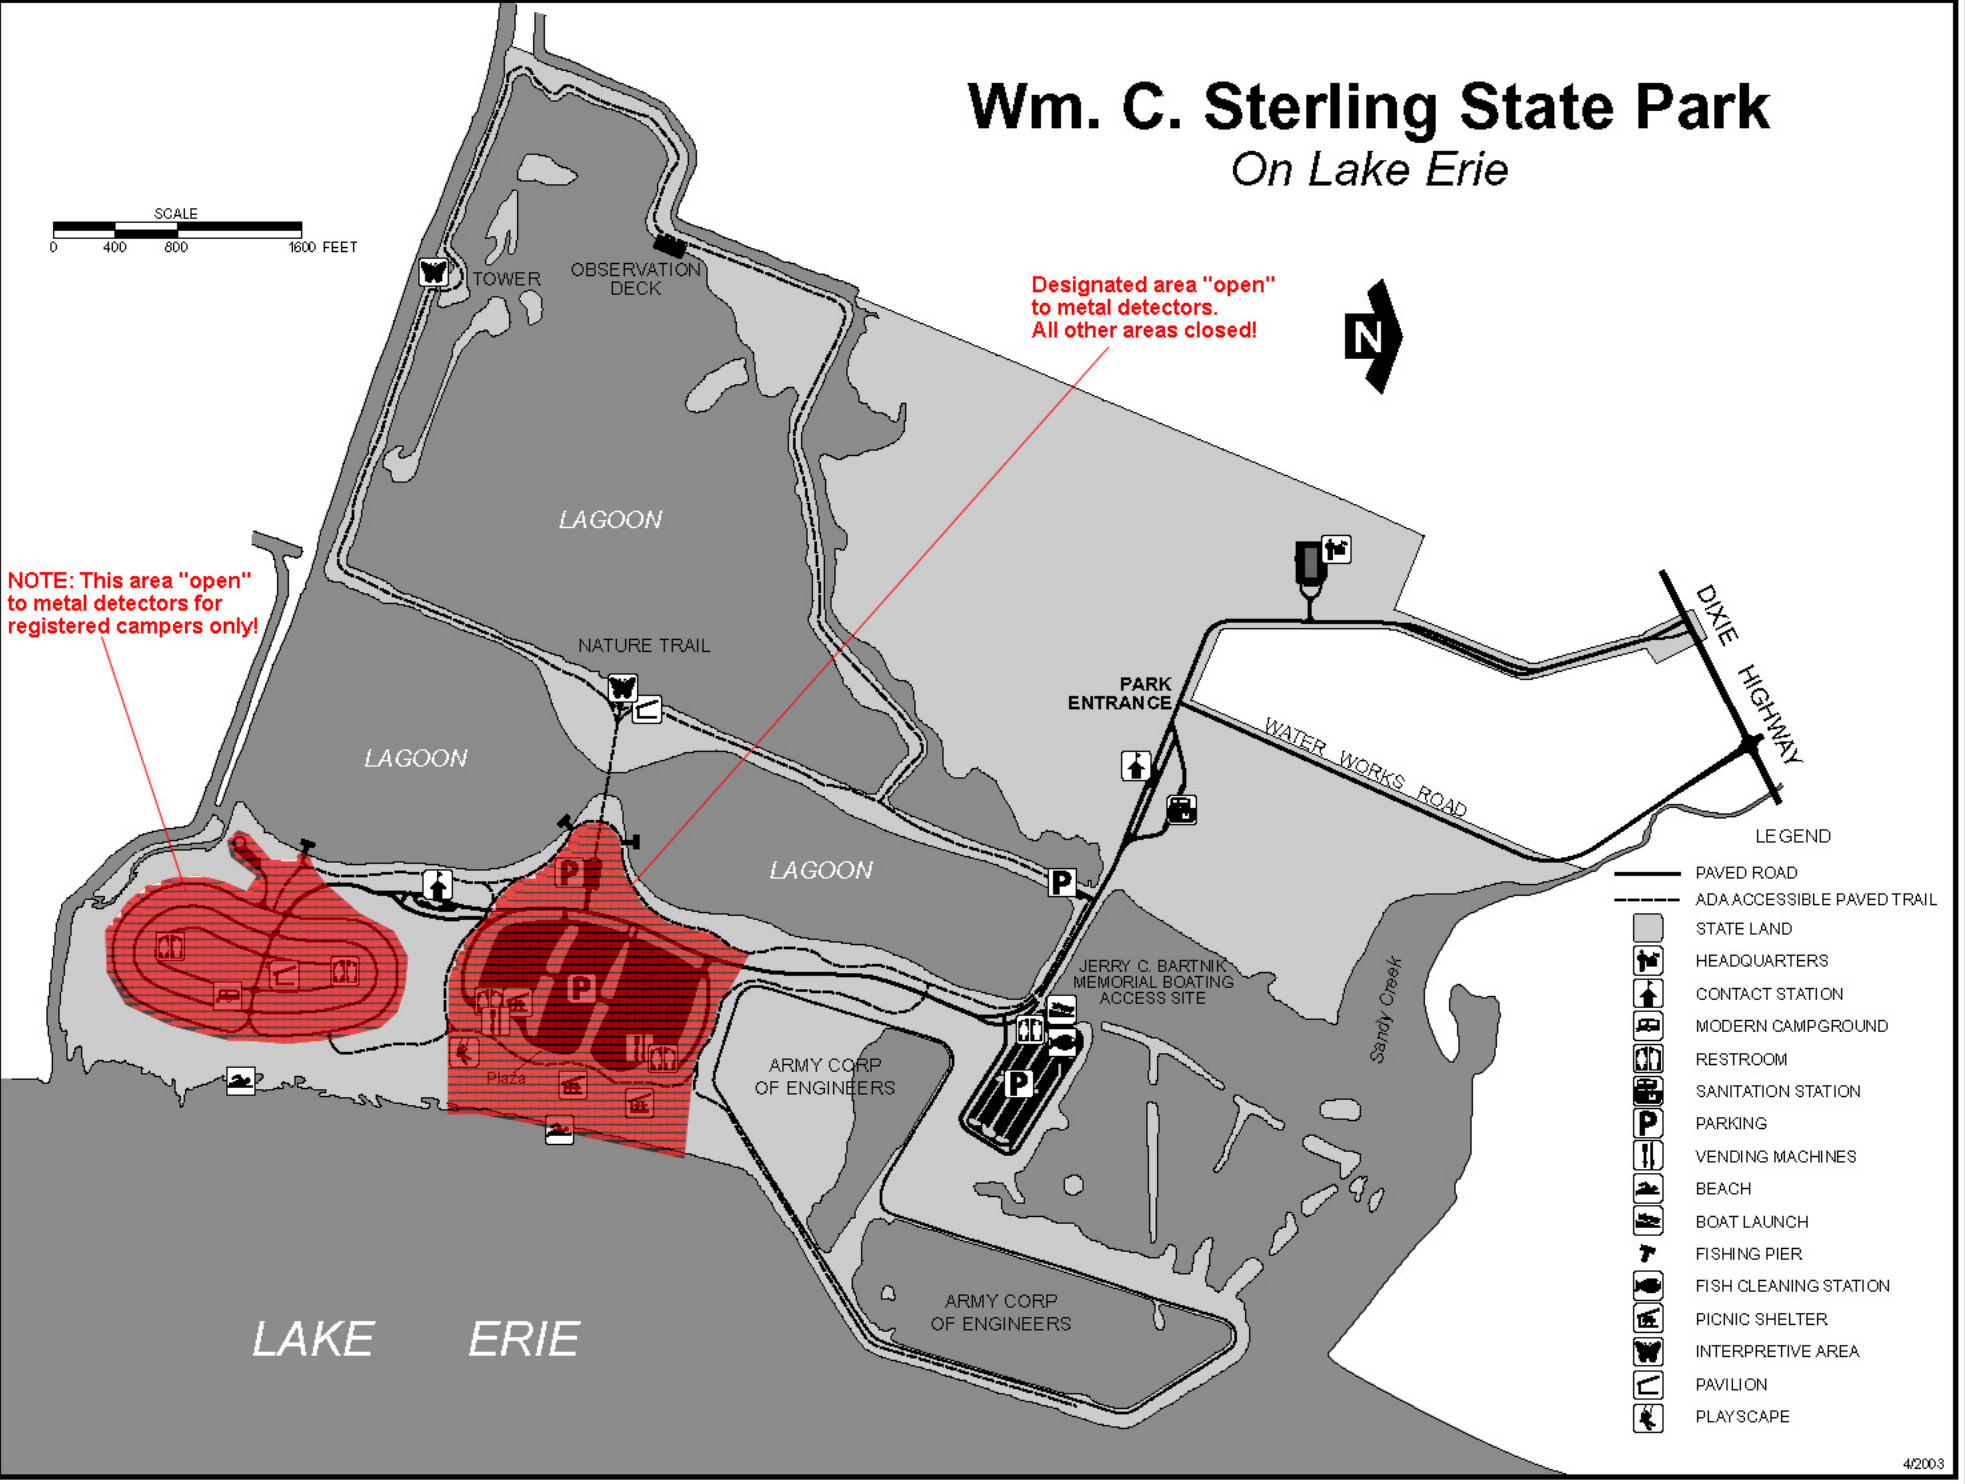

Wm. C. Sterling State Park

On Lake Erie

Designated area "open" to metal detectors. All other areas closed!

NOTE: This area "open" to metal detectors for registered campers only!

- LEGEND
- PAVED ROAD
 - ADA ACCESSIBLE PAVED TRAIL
 - STATE LAND
 - HEADQUARTERS
 - CONTACT STATION
 - MODERN CAMPGROUND
 - RESTROOM
 - SANITATION STATION
 - PARKING
 - VENDING MACHINES
 - BEACH
 - BOAT LAUNCH
 - FISHING PIER
 - FISH CLEANING STATION
 - PICNIC SHELTER
 - PAVILION
 - PLAYSCAPE