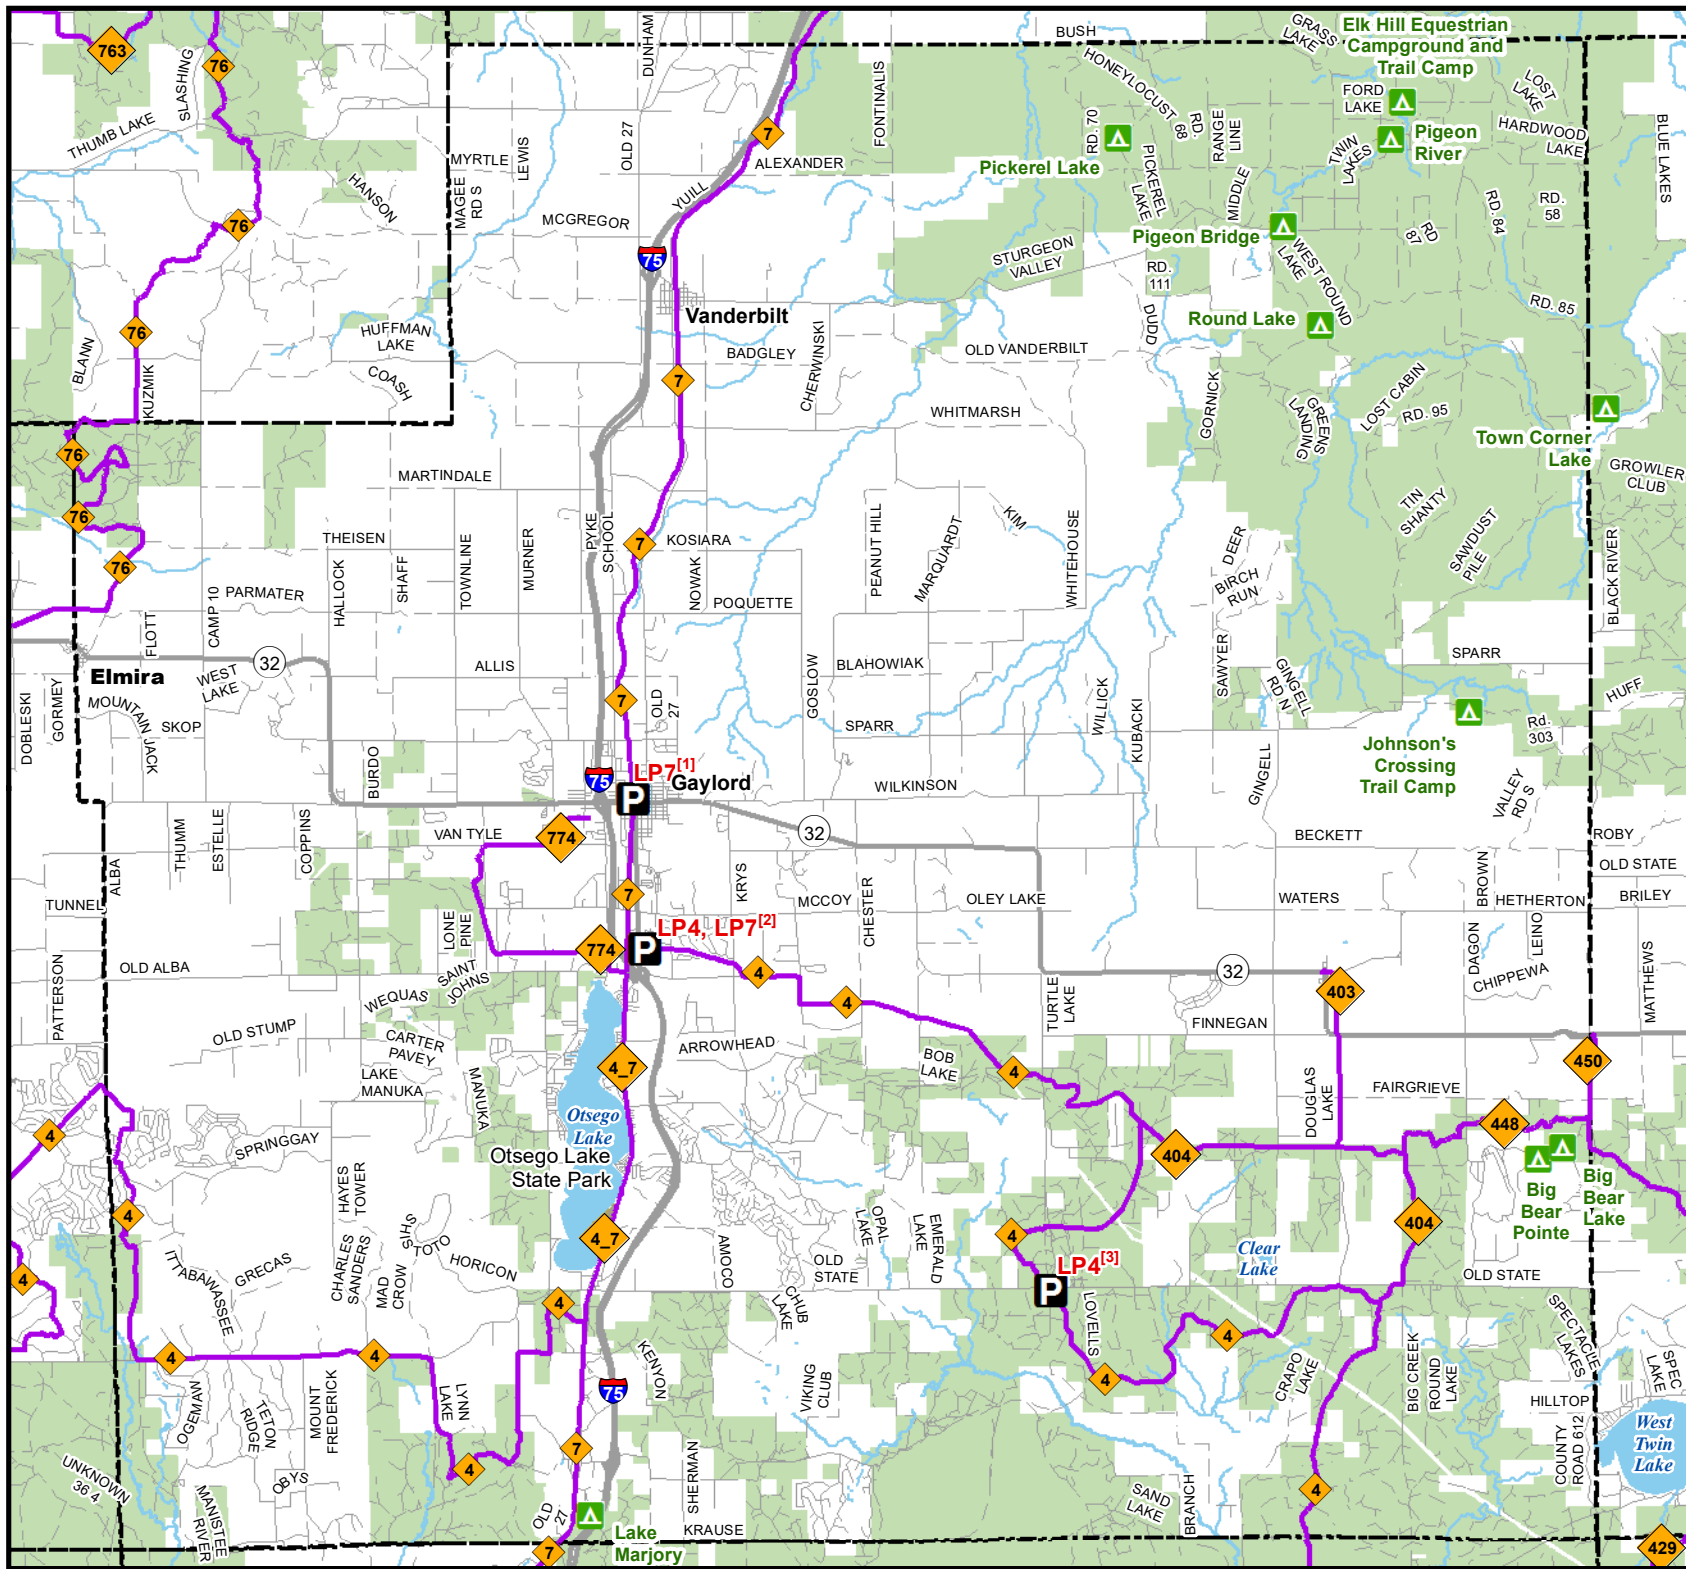

Michigan
Department of
Natural Resources
Snowmobile Trails
Otsego County

Updated: 12/6/2022

0 1 2
Miles

- P** Parking lot
- State forest campground
- Snowmobile trail
- State park boundary
- State forest land
- Federal land
- Lakes and rivers

- Parking**
- LP4, LP7^[2]** Eastside of South Otsego Ave at Int. with Acorn Rd
 - LP4^[3]** SE of Int of Turtle Lake and Old State Rds
 - LP7^[2]** M-32 just east of the trail and railroad tracks

**RIDE
RIGHT**

Michigan.gov/Snowmobiling

429